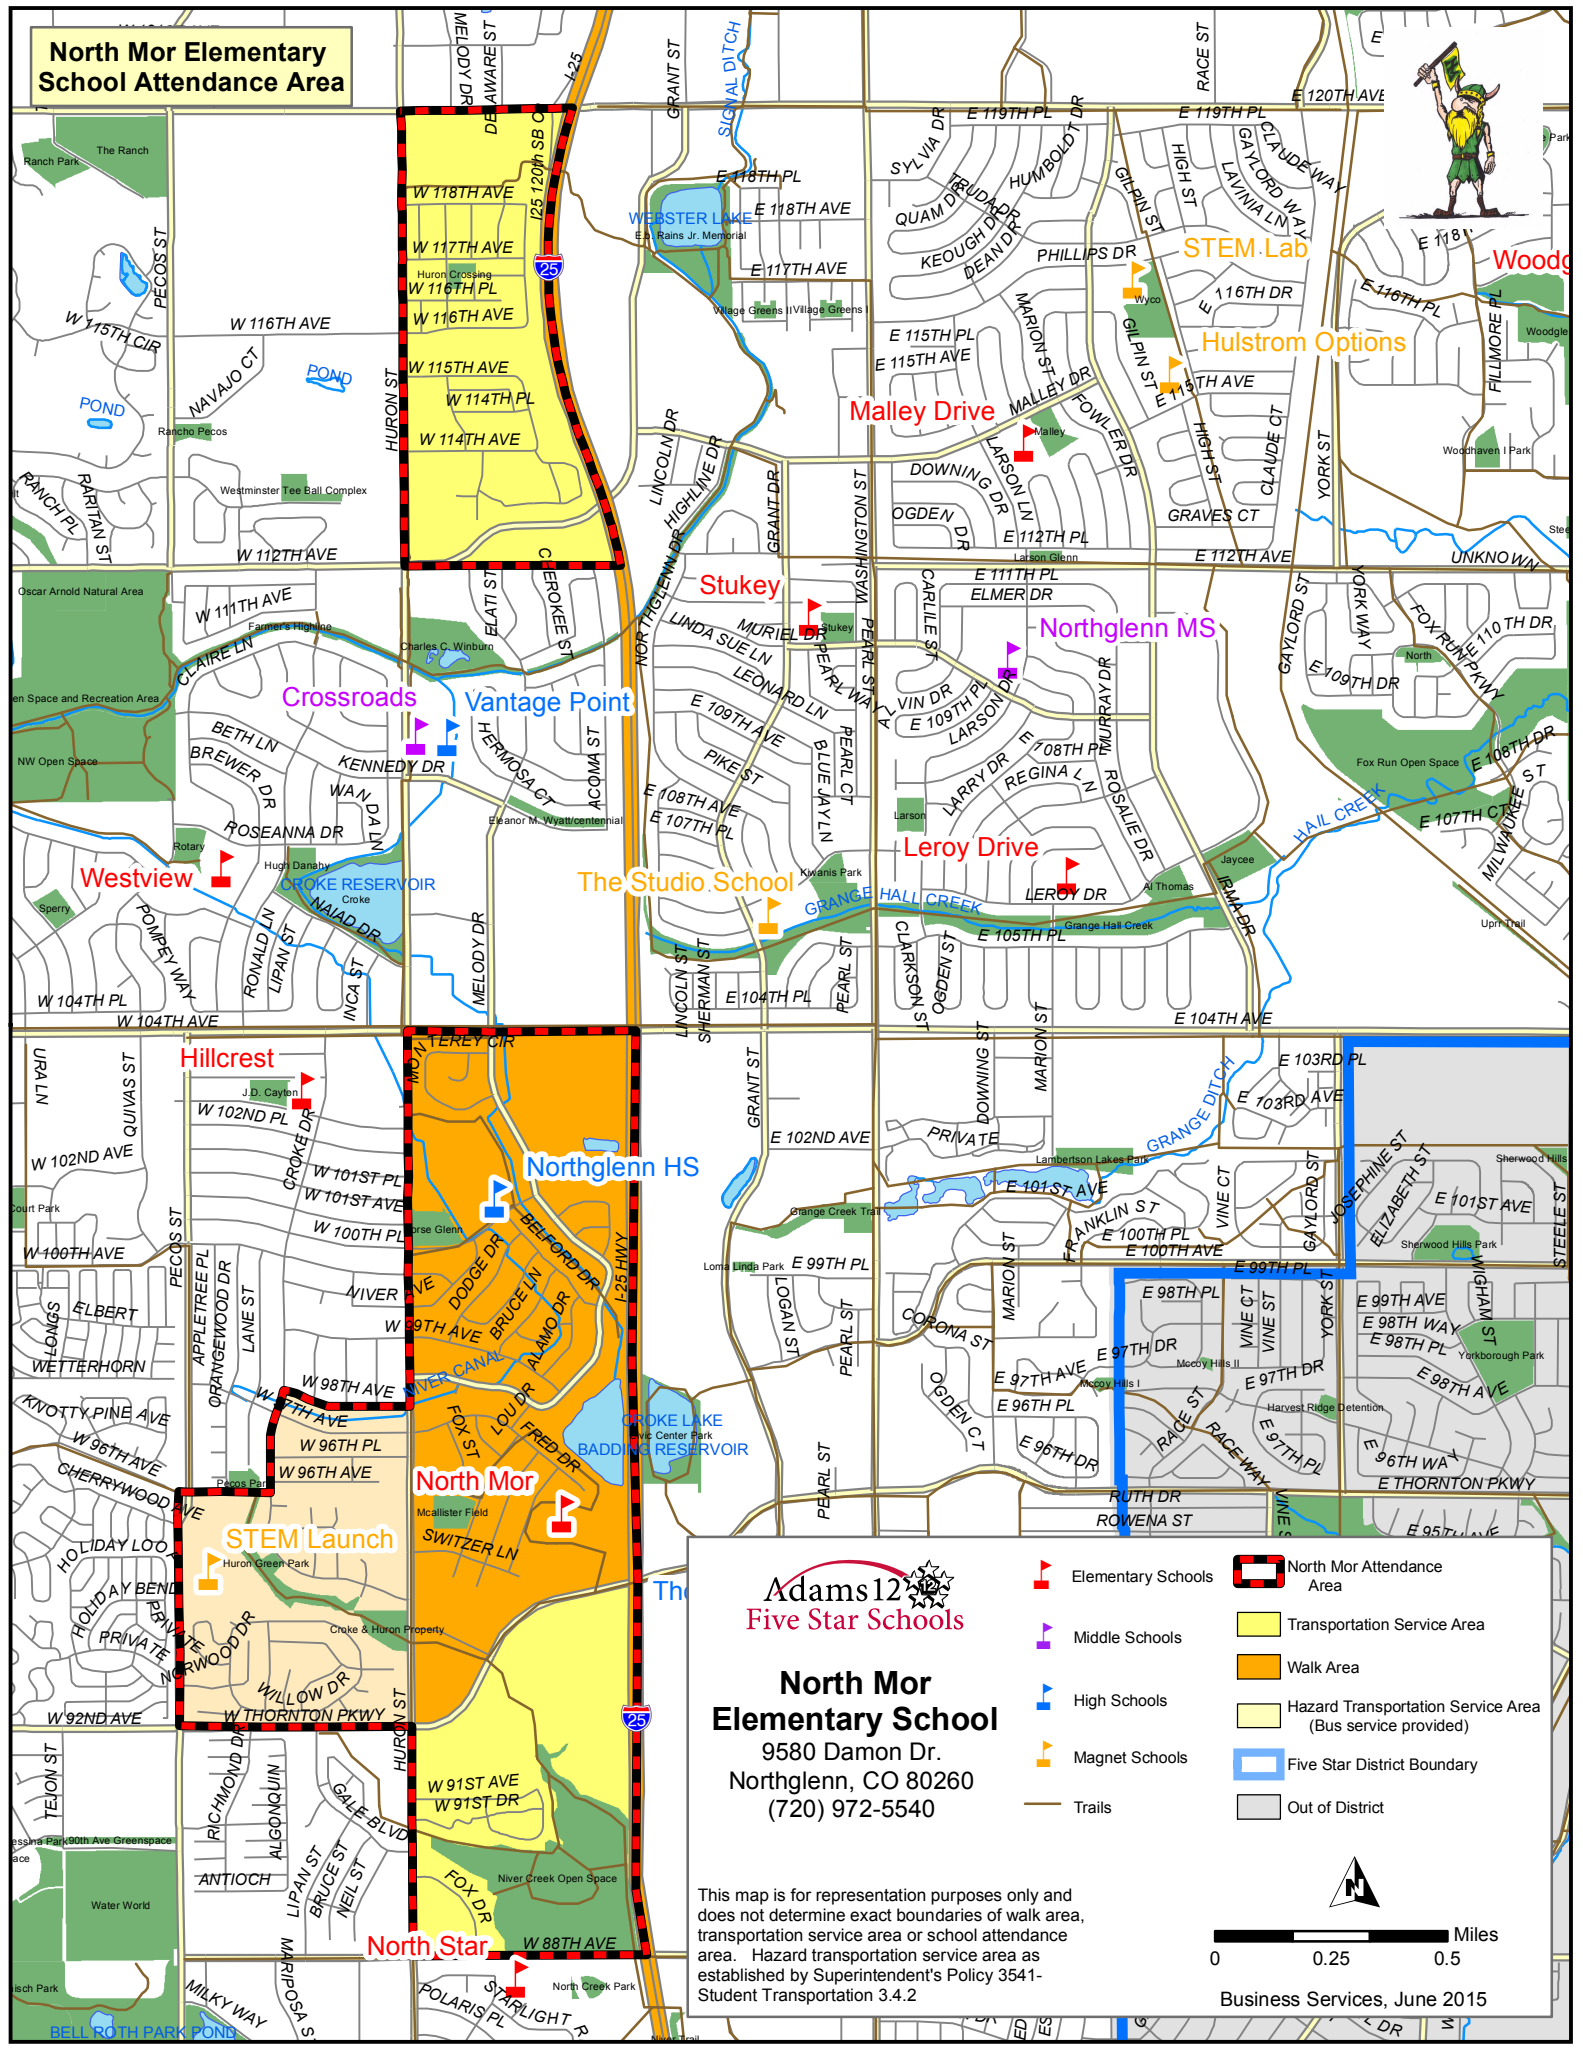

North Mor Elementary School Attendance Area

North Mor Elementary School

9580 Damon Dr.
Northglenn, CO 80260
(720) 972-5540

	Elementary Schools		North Mor Attendance Area
	Middle Schools		Transportation Service Area
	High Schools		Walk Area
	Magnet Schools		Hazard Transportation Service Area (Bus service provided)
	Trails		Five Star District Boundary
			Out of District

This map is for representation purposes only and does not determine exact boundaries of walk area, transportation service area or school attendance area. Hazard transportation service area as established by Superintendent's Policy 3541-Student Transportation 3.4.2