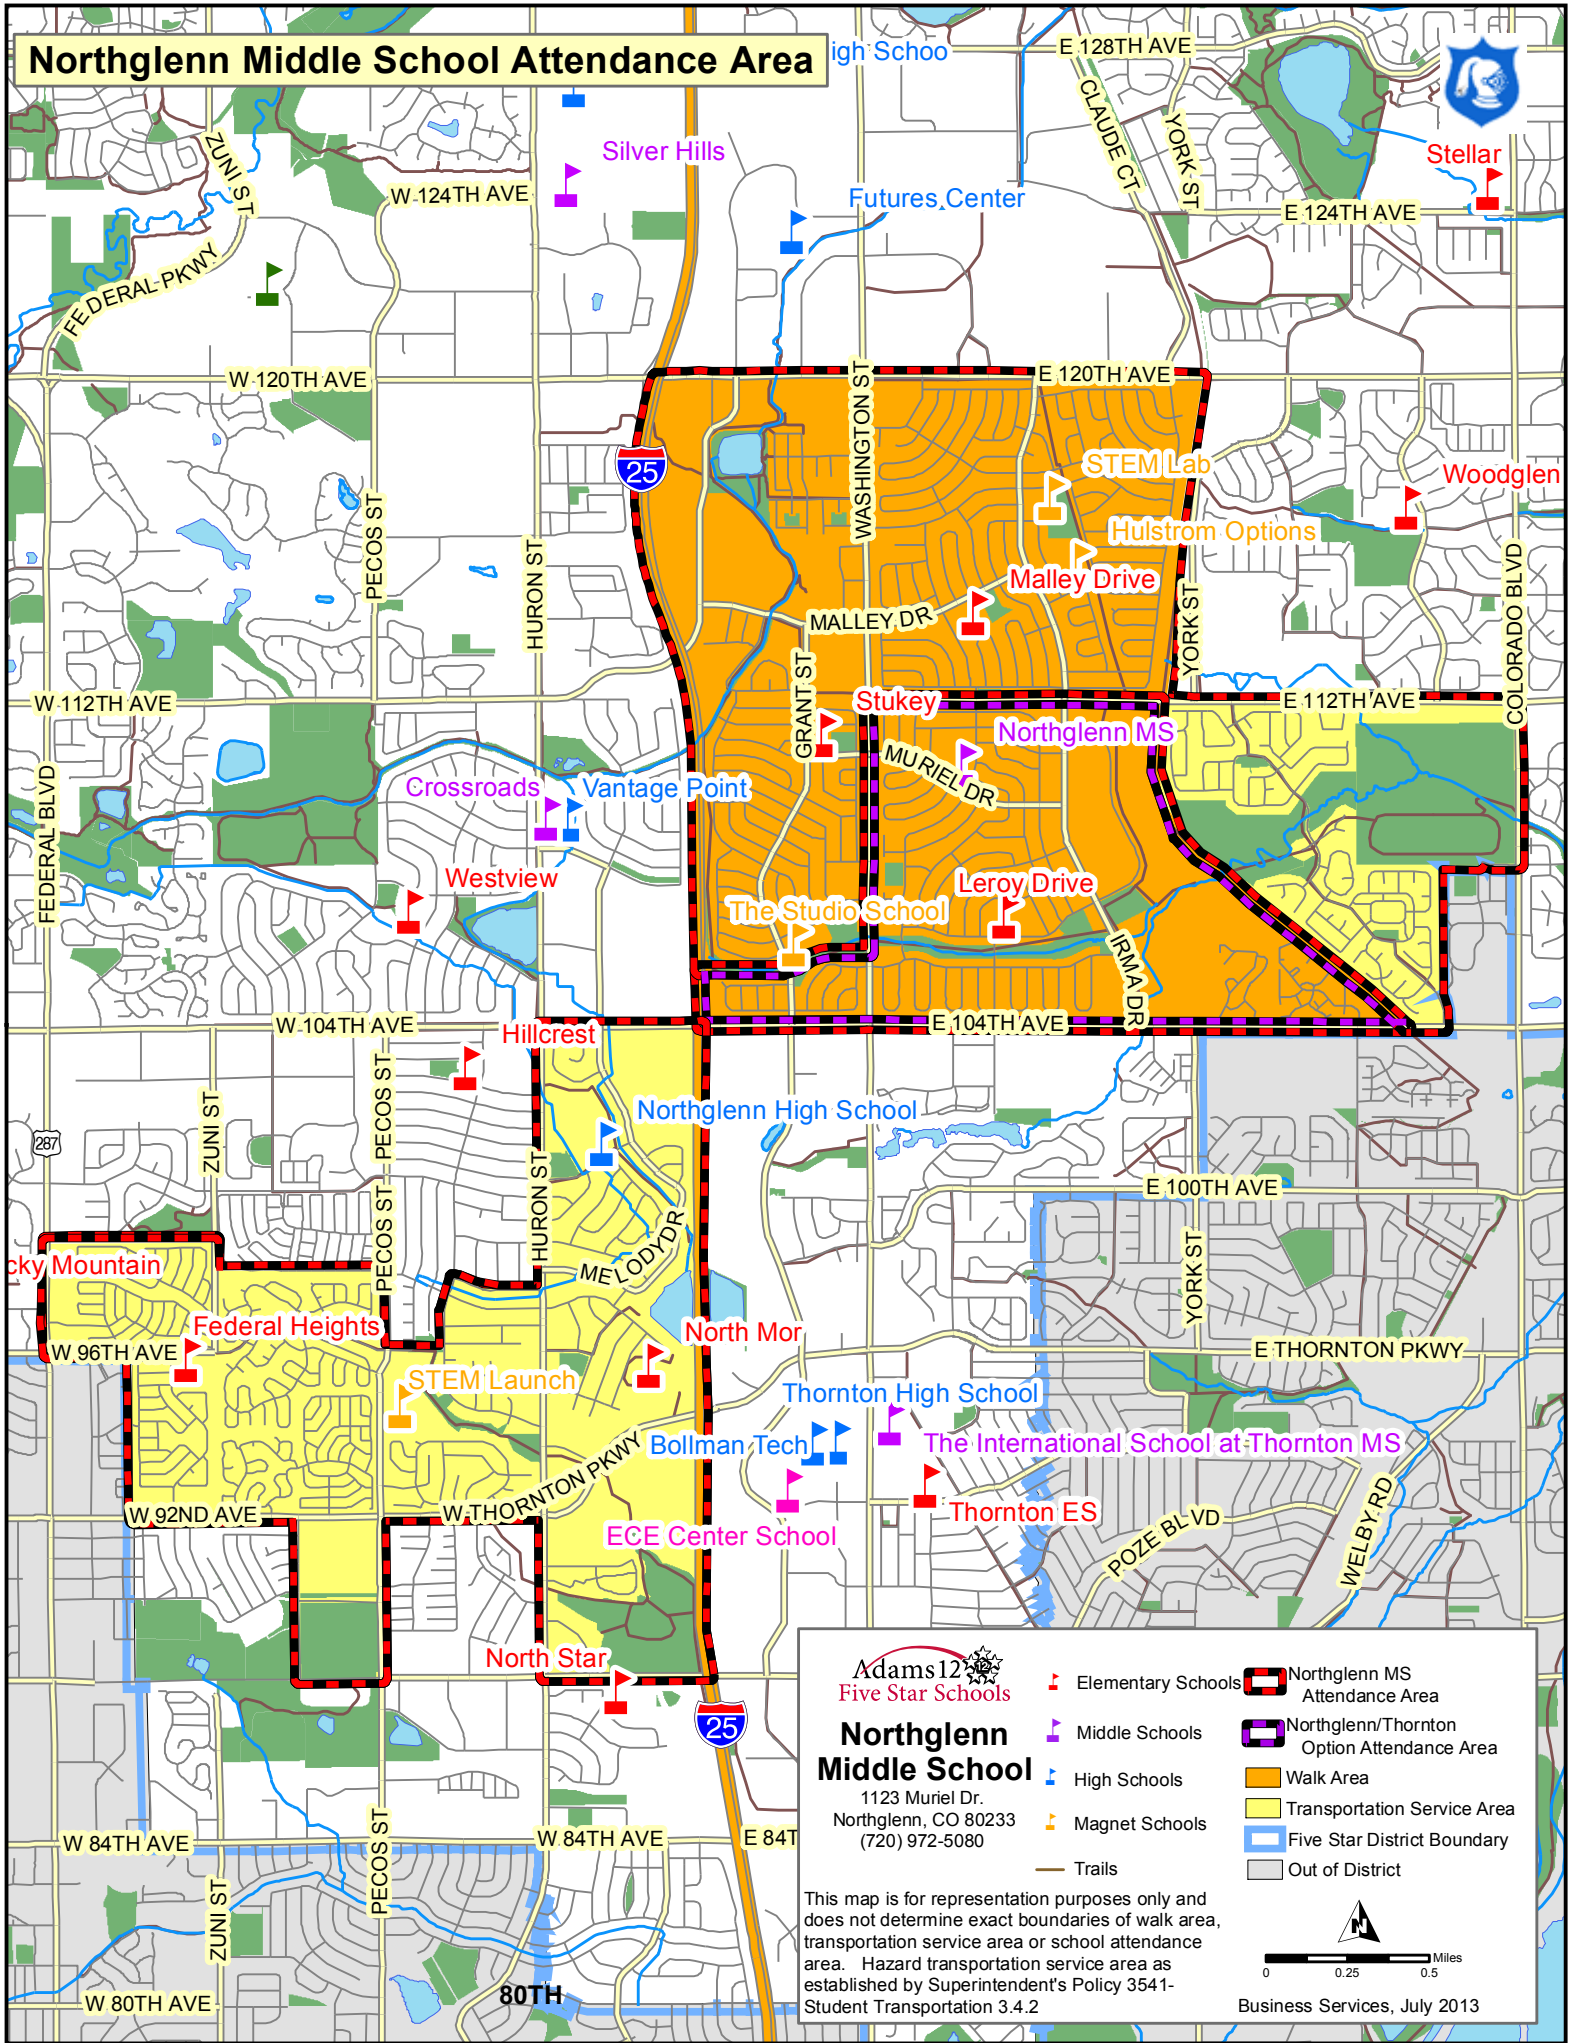

Northglenn Middle School Attendance Area

Adams 12
Five Star Schools
Northglenn Middle School
 1123 Muriel Dr.
 Northglenn, CO 80233
 (720) 972-5080

- Elementary Schools
- Middle Schools
- High Schools
- Magnet Schools
- Trails
- Northglenn MS Attendance Area
- Northglenn/Thornton Option Attendance Area
- Walk Area
- Transportation Service Area
- Five Star District Boundary
- Out of District

This map is for representation purposes only and does not determine exact boundaries of walk area, transportation service area or school attendance area. Hazard transportation service area as established by Superintendent's Policy 3541-Student Transportation 3.4.2