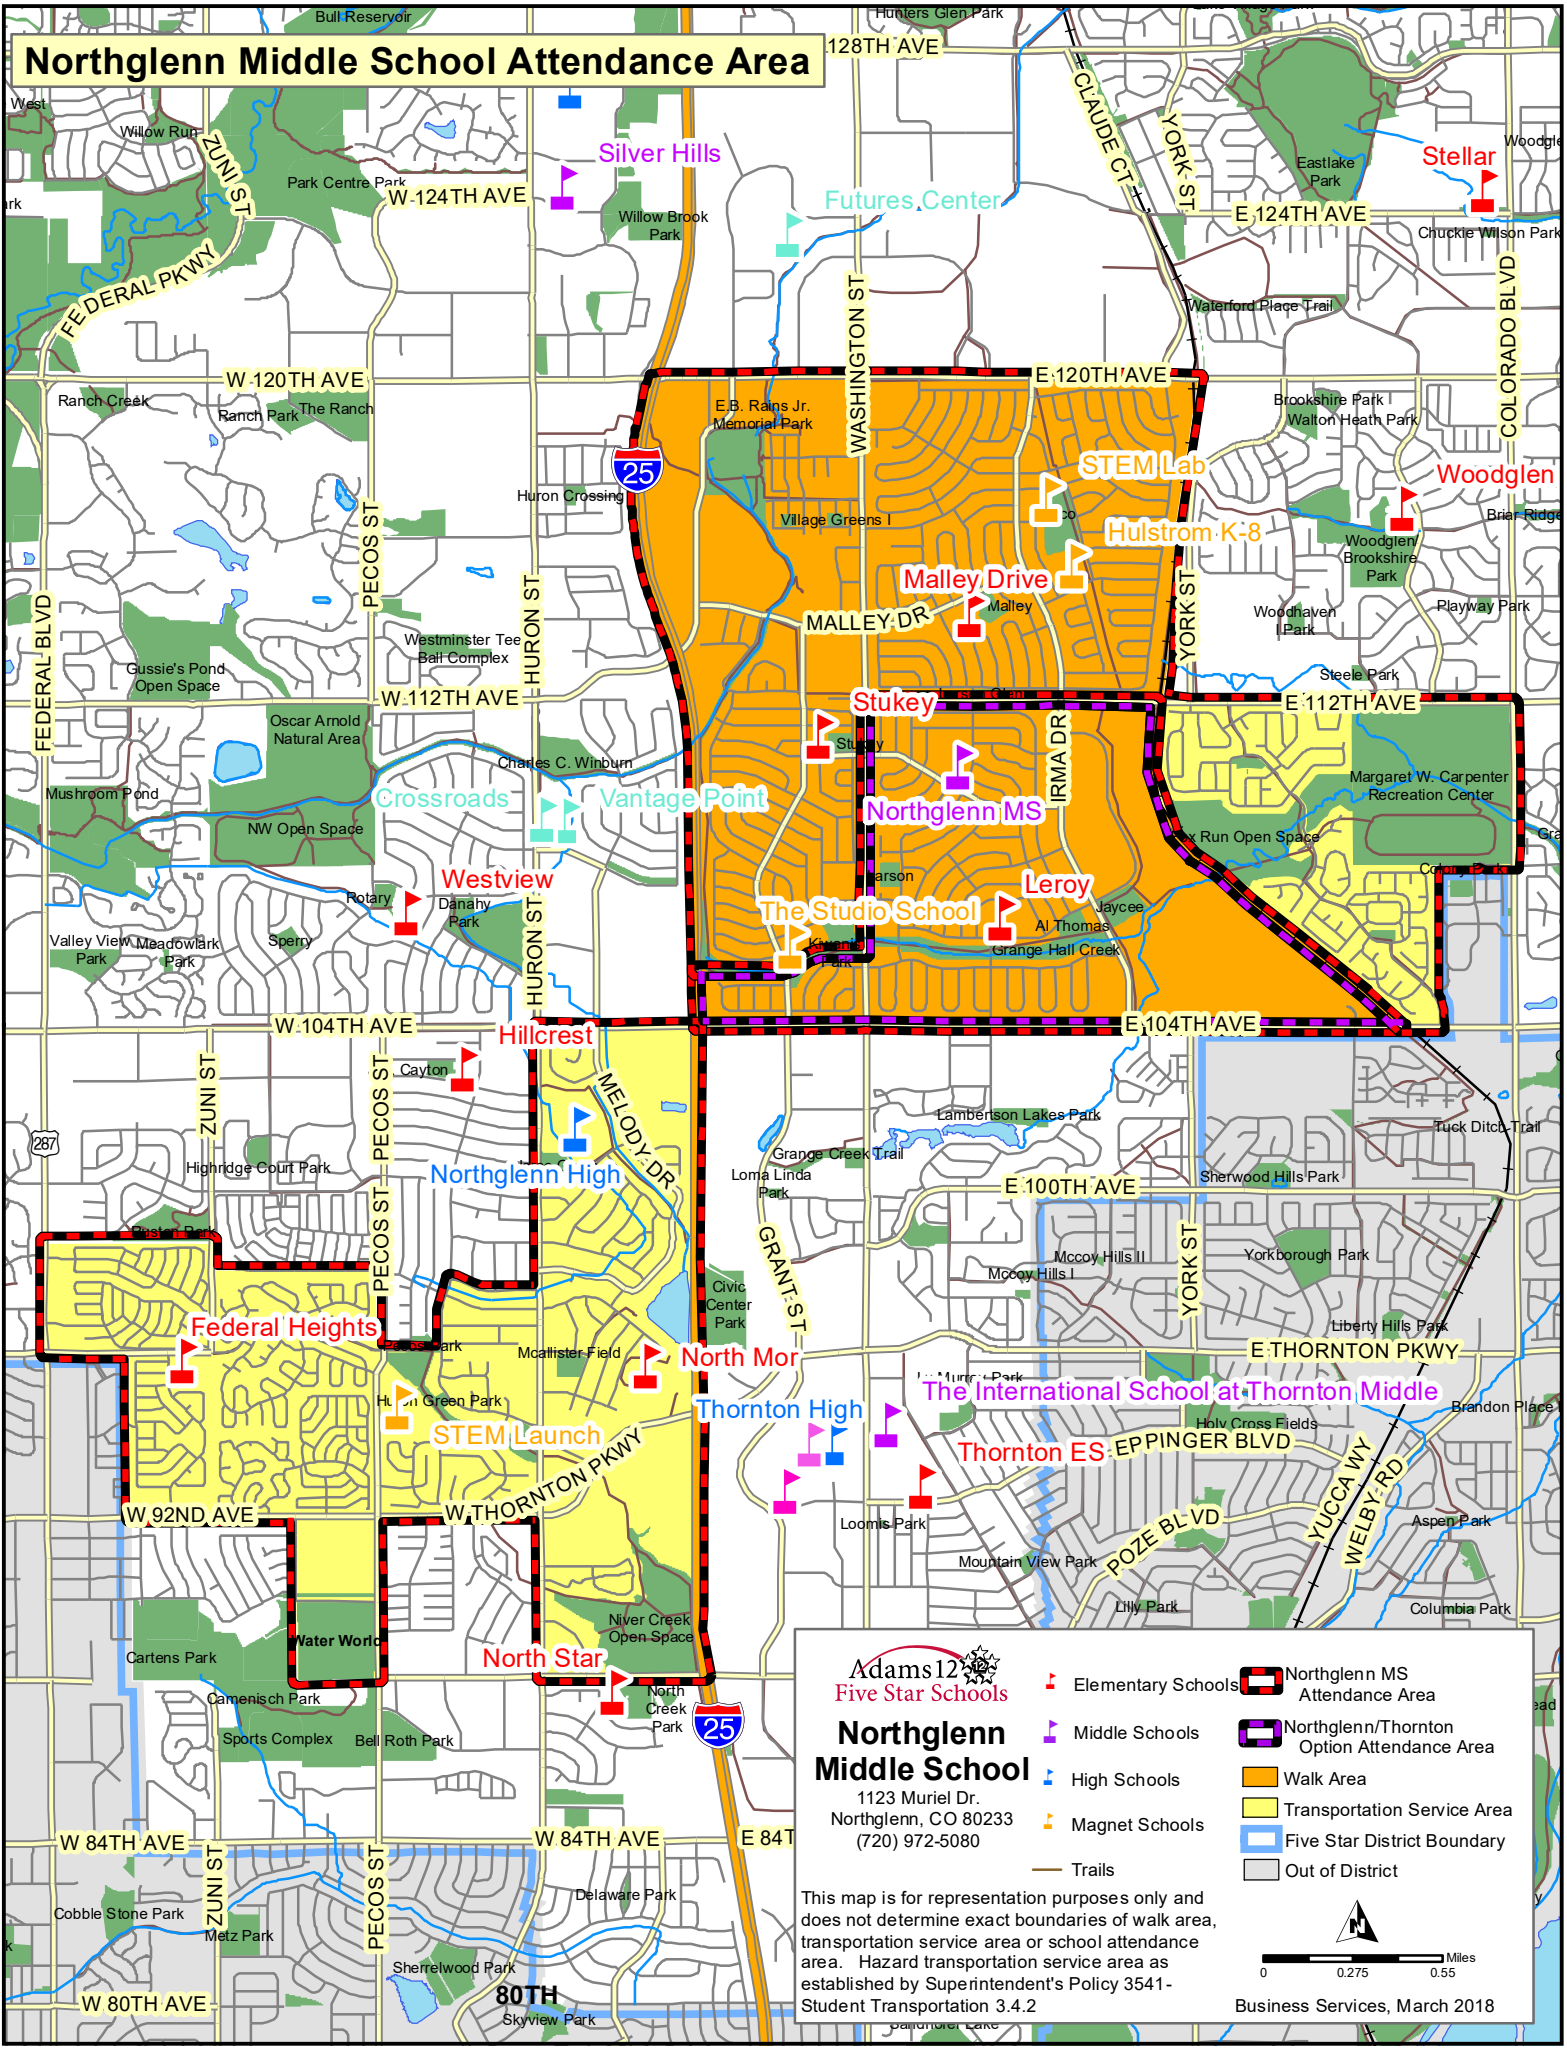

# Northglenn Middle School Attendance Area

**Adams 12 Five Star Schools**

**Northglenn Middle School**  
 1123 Muriel Dr.  
 Northglenn, CO 80233  
 (720) 972-5080

Elementary Schools	Northglenn MS Attendance Area
Middle Schools	Northglenn/Thornton Option Attendance Area
High Schools	Walk Area
Magnet Schools	Transportation Service Area
Trails	Five Star District Boundary
	Out of District

This map is for representation purposes only and does not determine exact boundaries of walk area, transportation service area or school attendance area. Hazard transportation service area as established by Superintendent's Policy 3541 - Student Transportation 3.4.2

0 0.275 0.55 Miles  
 Business Services, March 2018