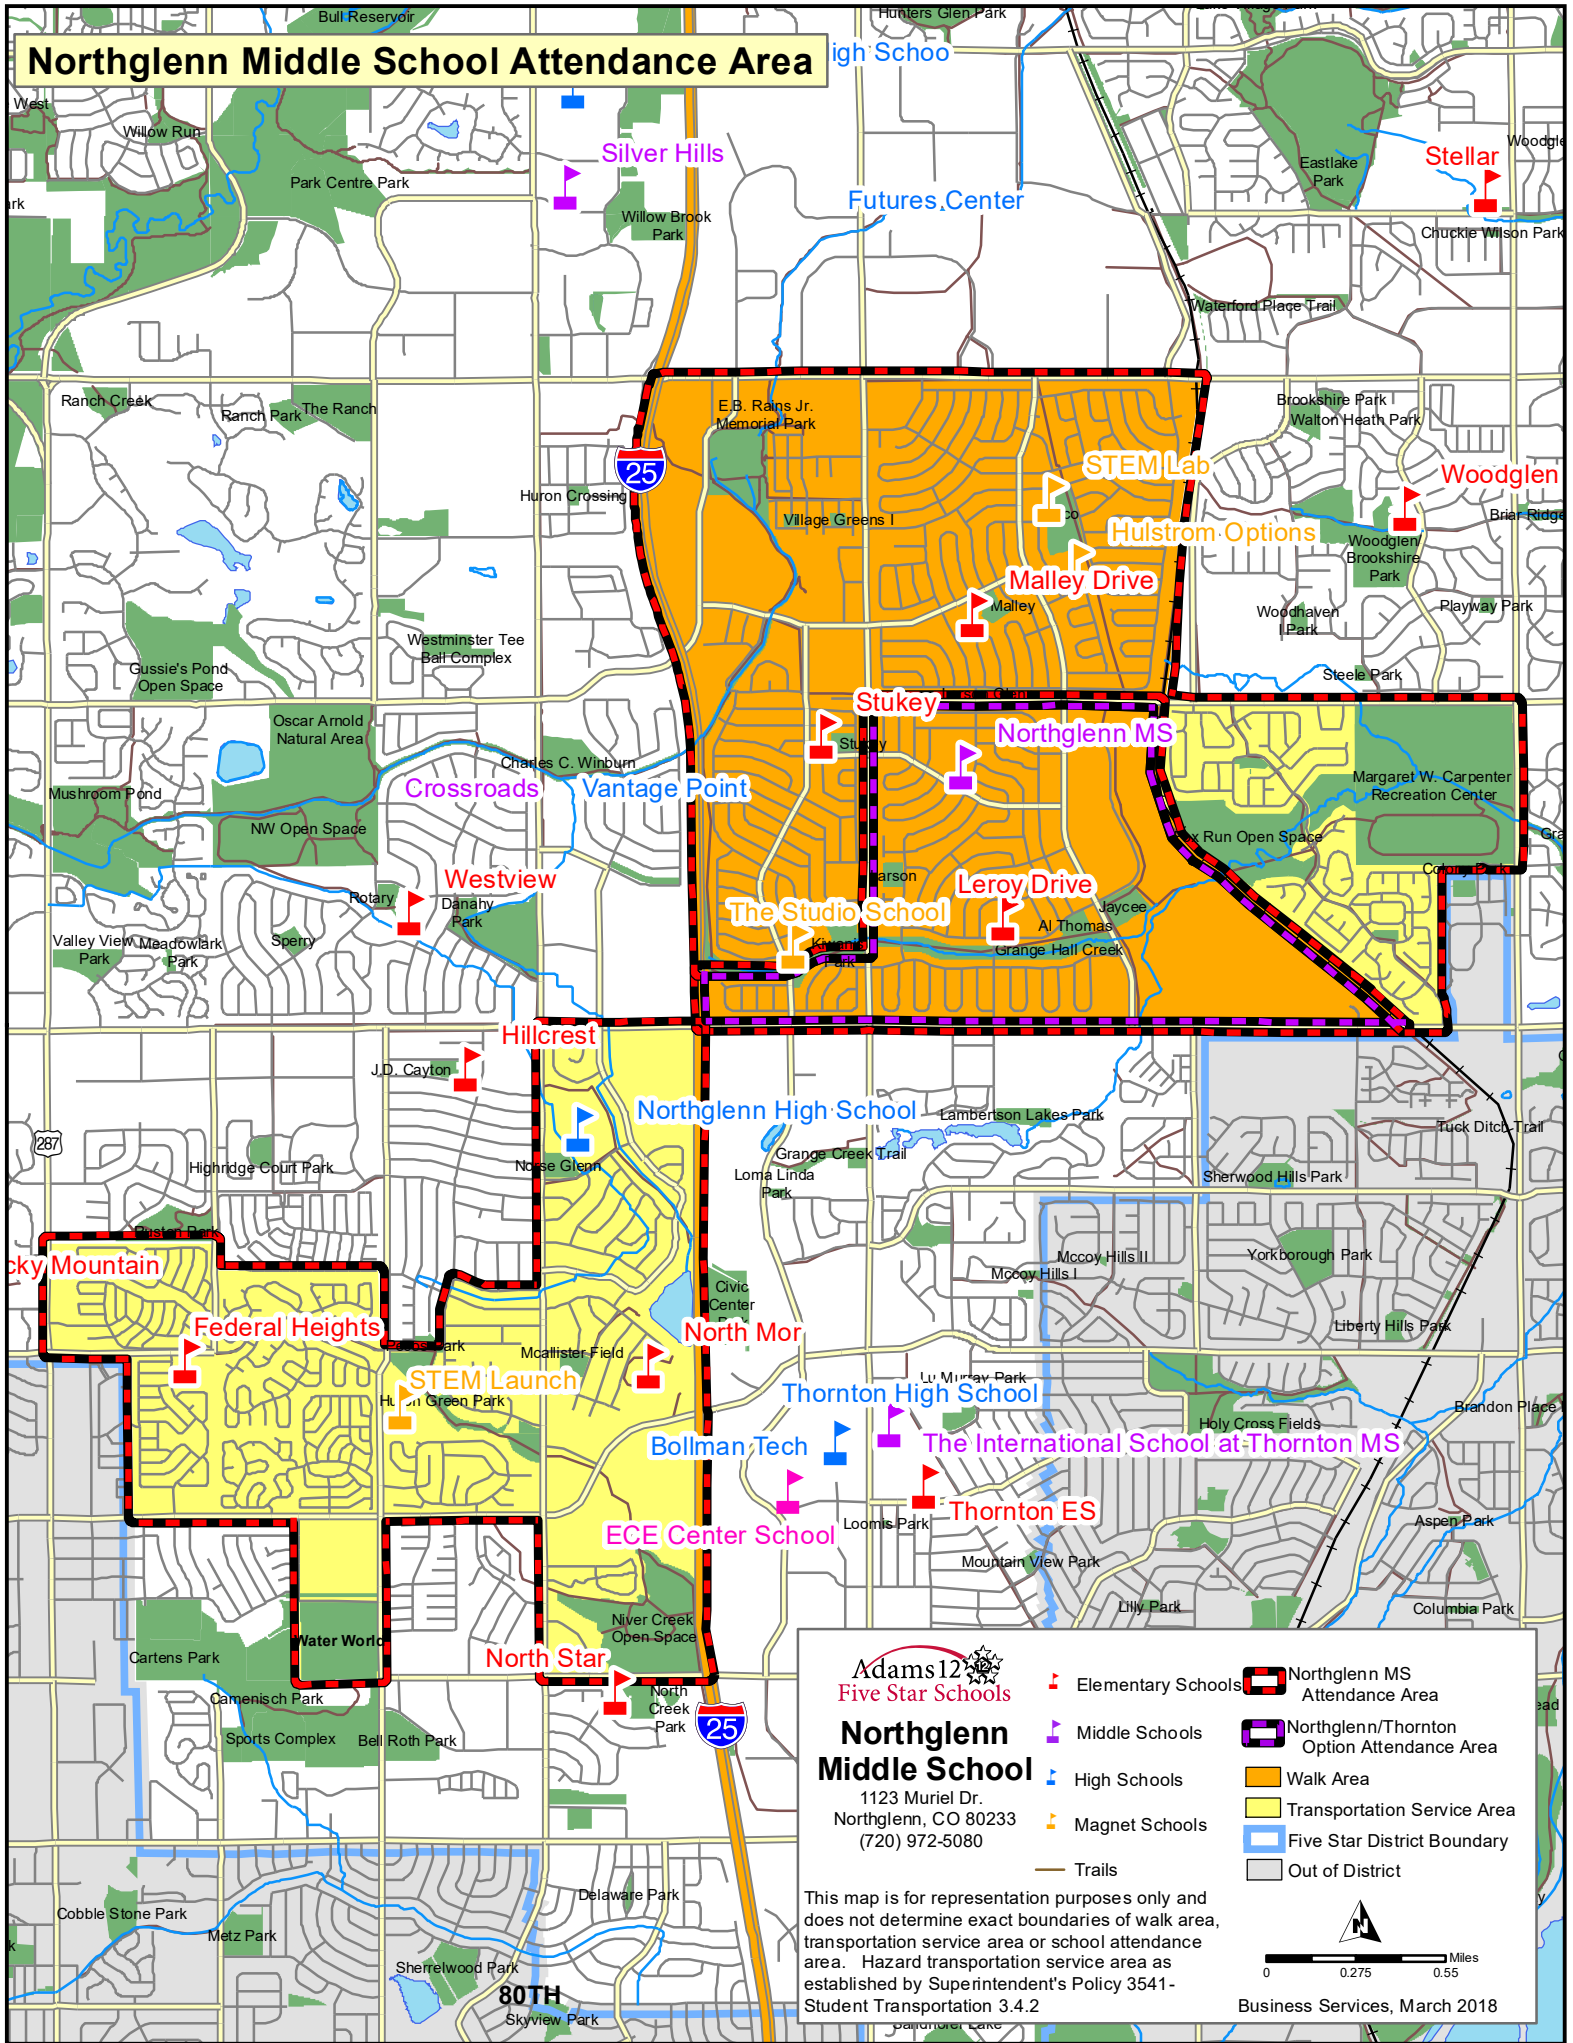

Northglenn Middle School Attendance Area

Adams 12 Five Star Schools

Northglenn Middle School
 1123 Muriel Dr.
 Northglenn, CO 80233
 (720) 972-5080

- Elementary Schools
- Middle Schools
- High Schools
- Magnet Schools
- Northglenn MS Attendance Area
- Northglenn/Thornton Option Attendance Area
- Walk Area
- Transportation Service Area
- Five Star District Boundary
- Out of District

This map is for representation purposes only and does not determine exact boundaries of walk area, transportation service area or school attendance area. Hazard transportation service area as established by Superintendent's Policy 3541 - Student Transportation 3.4.2

0 0.275 0.55 Miles
 Business Services, March 2018