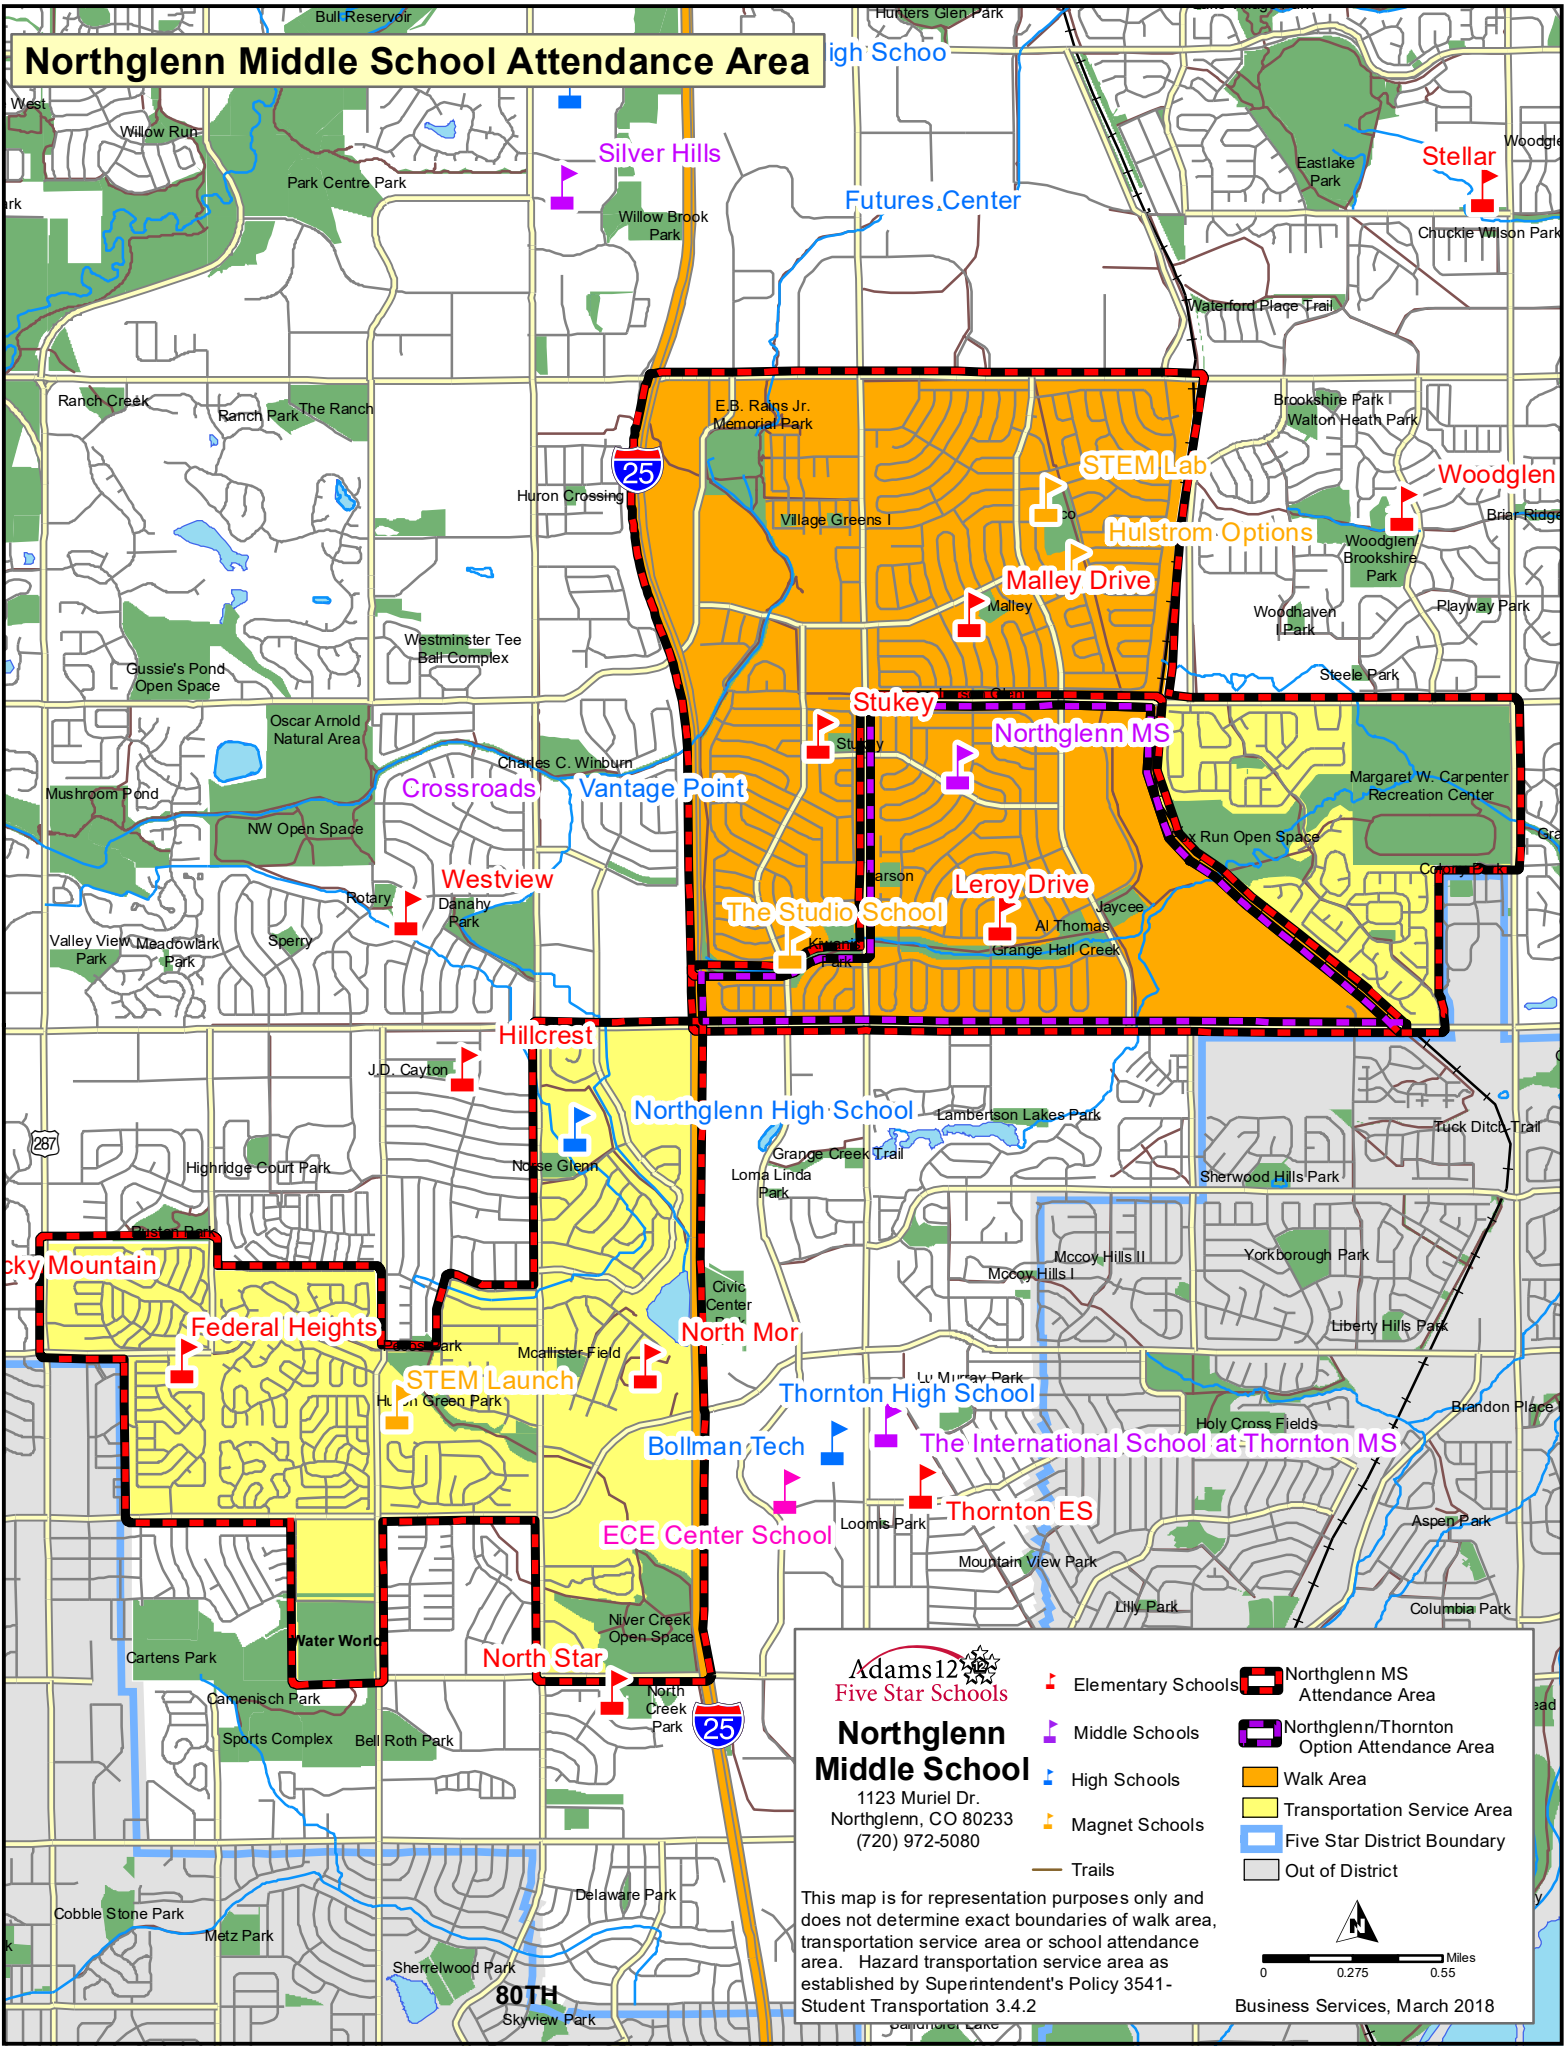

Northglenn Middle School Attendance Area

Adams 12 Five Star Schools

Northglenn Middle School
 1123 Muriel Dr.
 Northglenn, CO 80233
 (720) 972-5080

- Elementary Schools
- Middle Schools
- High Schools
- Magnet Schools
- Trails
- Northglenn MS Attendance Area
- Northglenn/Thornton Option Attendance Area
- Walk Area
- Transportation Service Area
- Five Star District Boundary
- Out of District

This map is for representation purposes only and does not determine exact boundaries of walk area, transportation service area or school attendance area. Hazard transportation service area as established by Superintendent's Policy 3541 - Student Transportation 3.4.2

0 0.275 0.55 Miles
 Business Services, March 2018