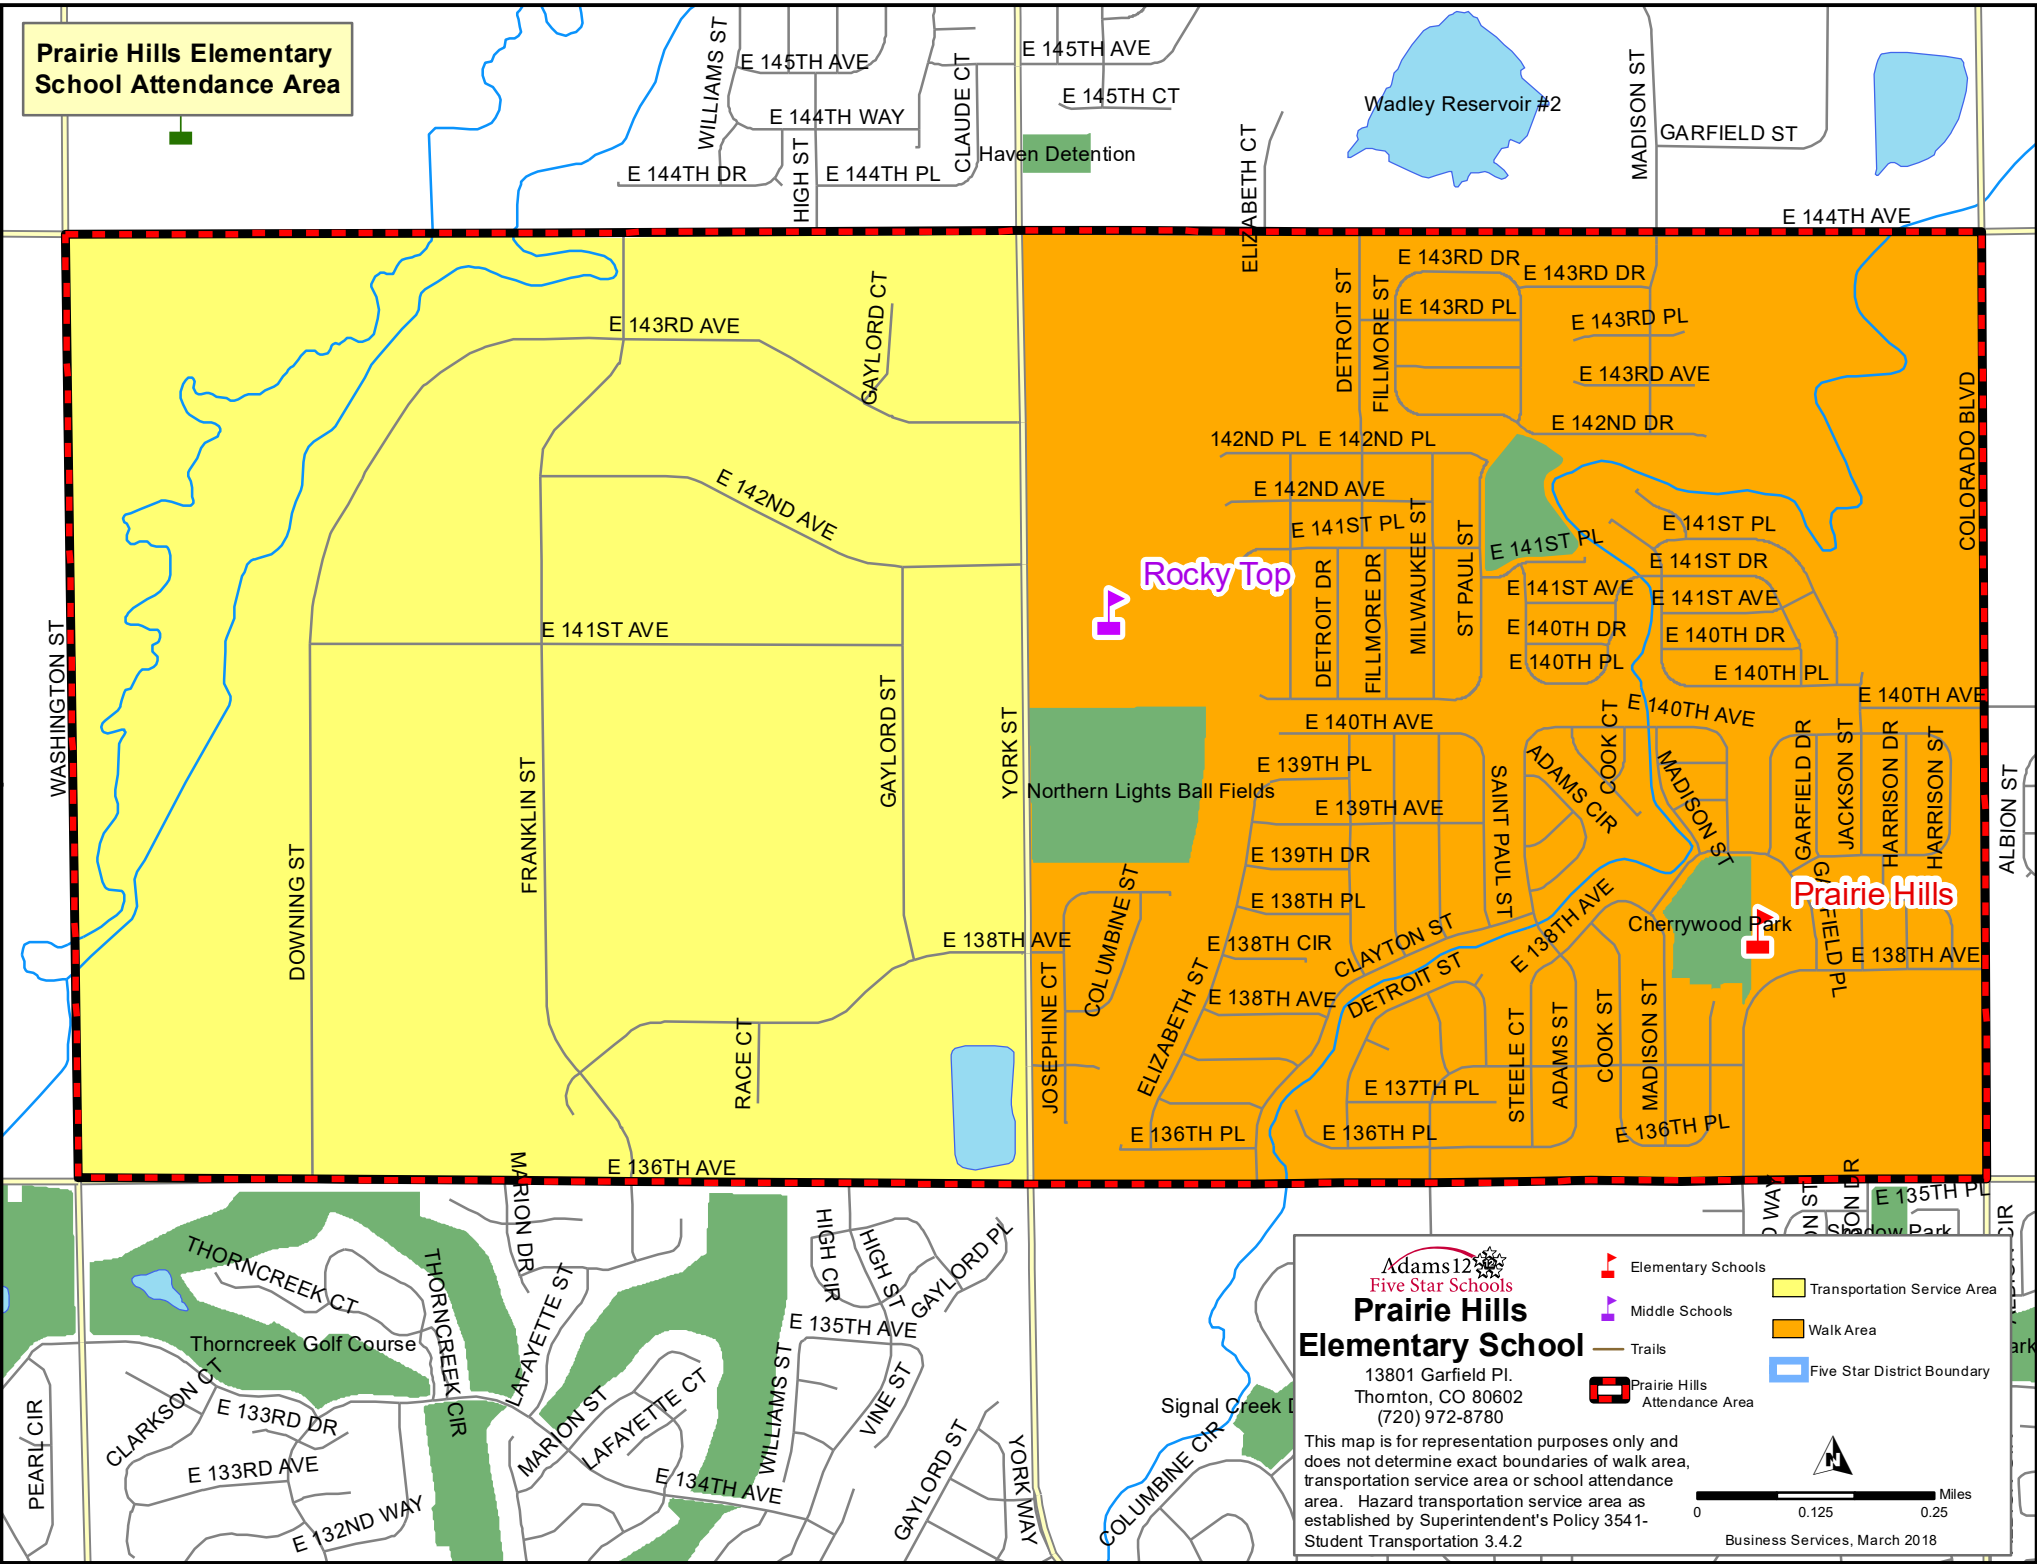

Prairie Hills Elementary School Attendance Area

Prairie Hills Elementary School

 13801 Garfield Pl.

 Thornton, CO 80602

 (720) 972-8780

Elementary Schools	Transportation Service Area
Middle Schools	Walk Area
Trails	Five Star District Boundary
Prairie Hills Attendance Area	

This map is for representation purposes only and does not determine exact boundaries of walk area, transportation service area or school attendance area. Hazard transportation service area as established by Superintendent's Policy 354 1- Student Transportation 3.4.2

0 0.125 0.25 Miles

 Business Services, March 2018