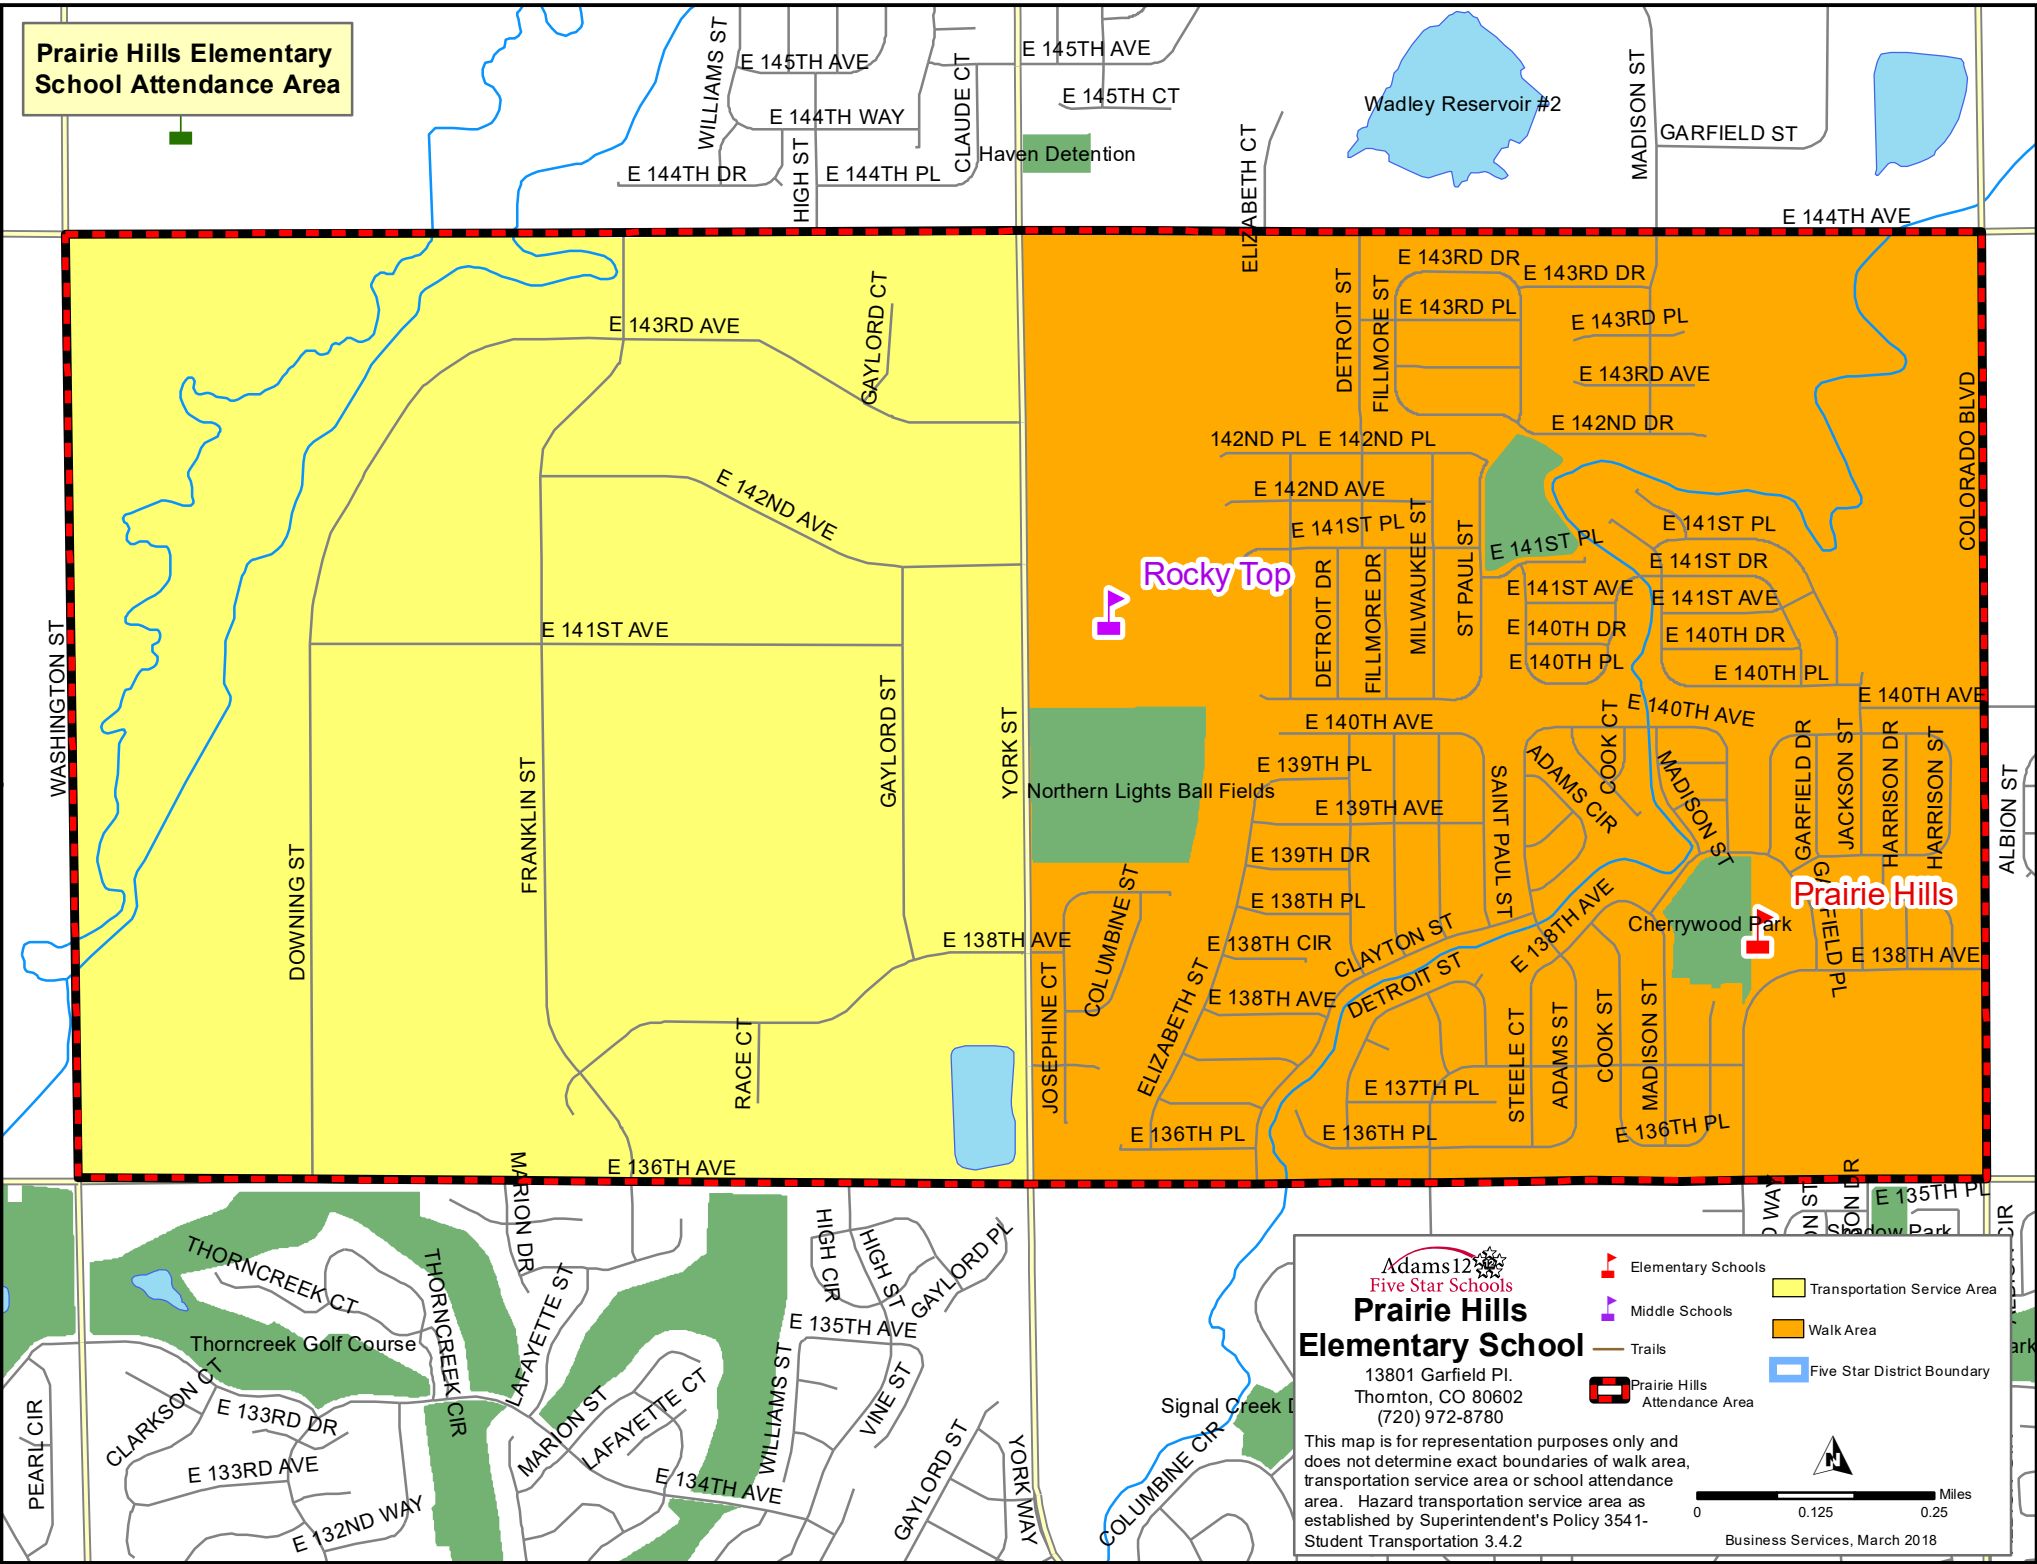

**Prairie Hills Elementary School Attendance Area**

**Prairie Hills Elementary School**
  
 13801 Garfield Pl.
   
 Thornton, CO 80602
   
 (720) 972-8780

Elementary Schools	Transportation Service Area
Middle Schools	Walk Area
Trails	Five Star District Boundary
Prairie Hills Attendance Area	

This map is for representation purposes only and does not determine exact boundaries of walk area, transportation service area or school attendance area. Hazard transportation service area as established by Superintendent's Policy 354 1-Student Transportation 3.4.2

0 0.125 0.25 Miles
   
 Business Services, March 2018