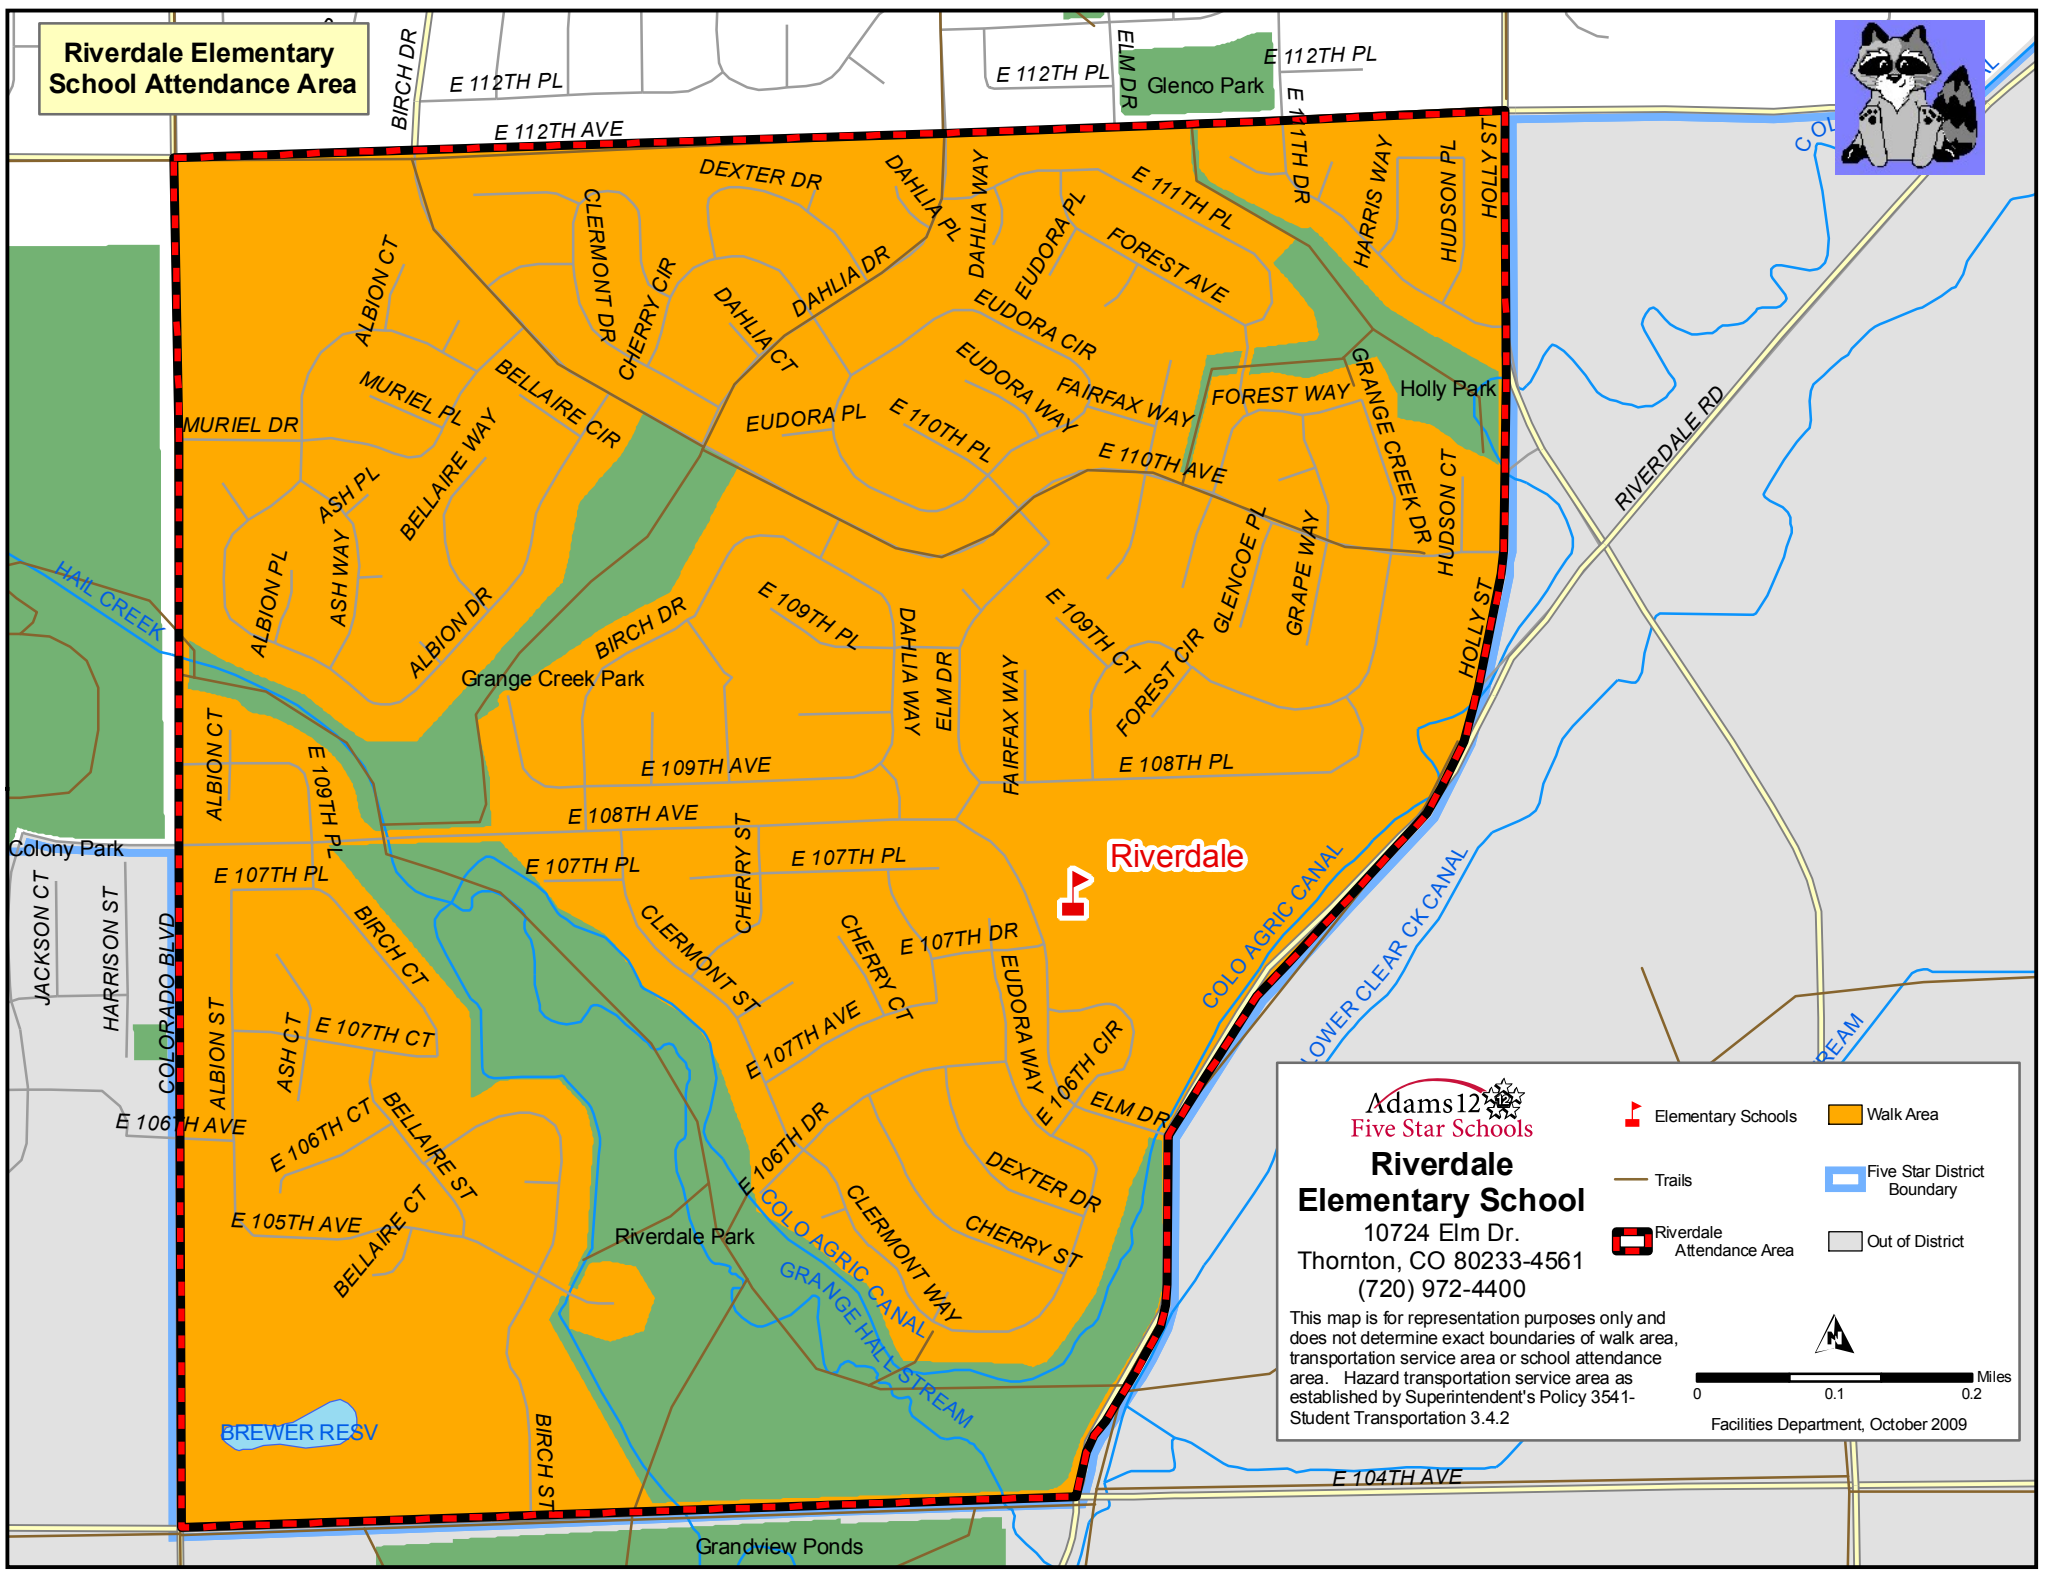

**Riverdale Elementary
School Attendance Area**

Riverdale Elementary School
 10724 Elm Dr.
 Thornton, CO 80233-4561
 (720) 972-4400

This map is for representation purposes only and does not determine exact boundaries of walk area, transportation service area or school attendance area. Hazard transportation service area as established by Superintendent's Policy 3541-Student Transportation 3.4.2

Elementary Schools	Walk Area
Trails	Five Star District Boundary
Riverdale Attendance Area	Out of District

0 0.1 0.2 Miles
 Facilities Department, October 2009