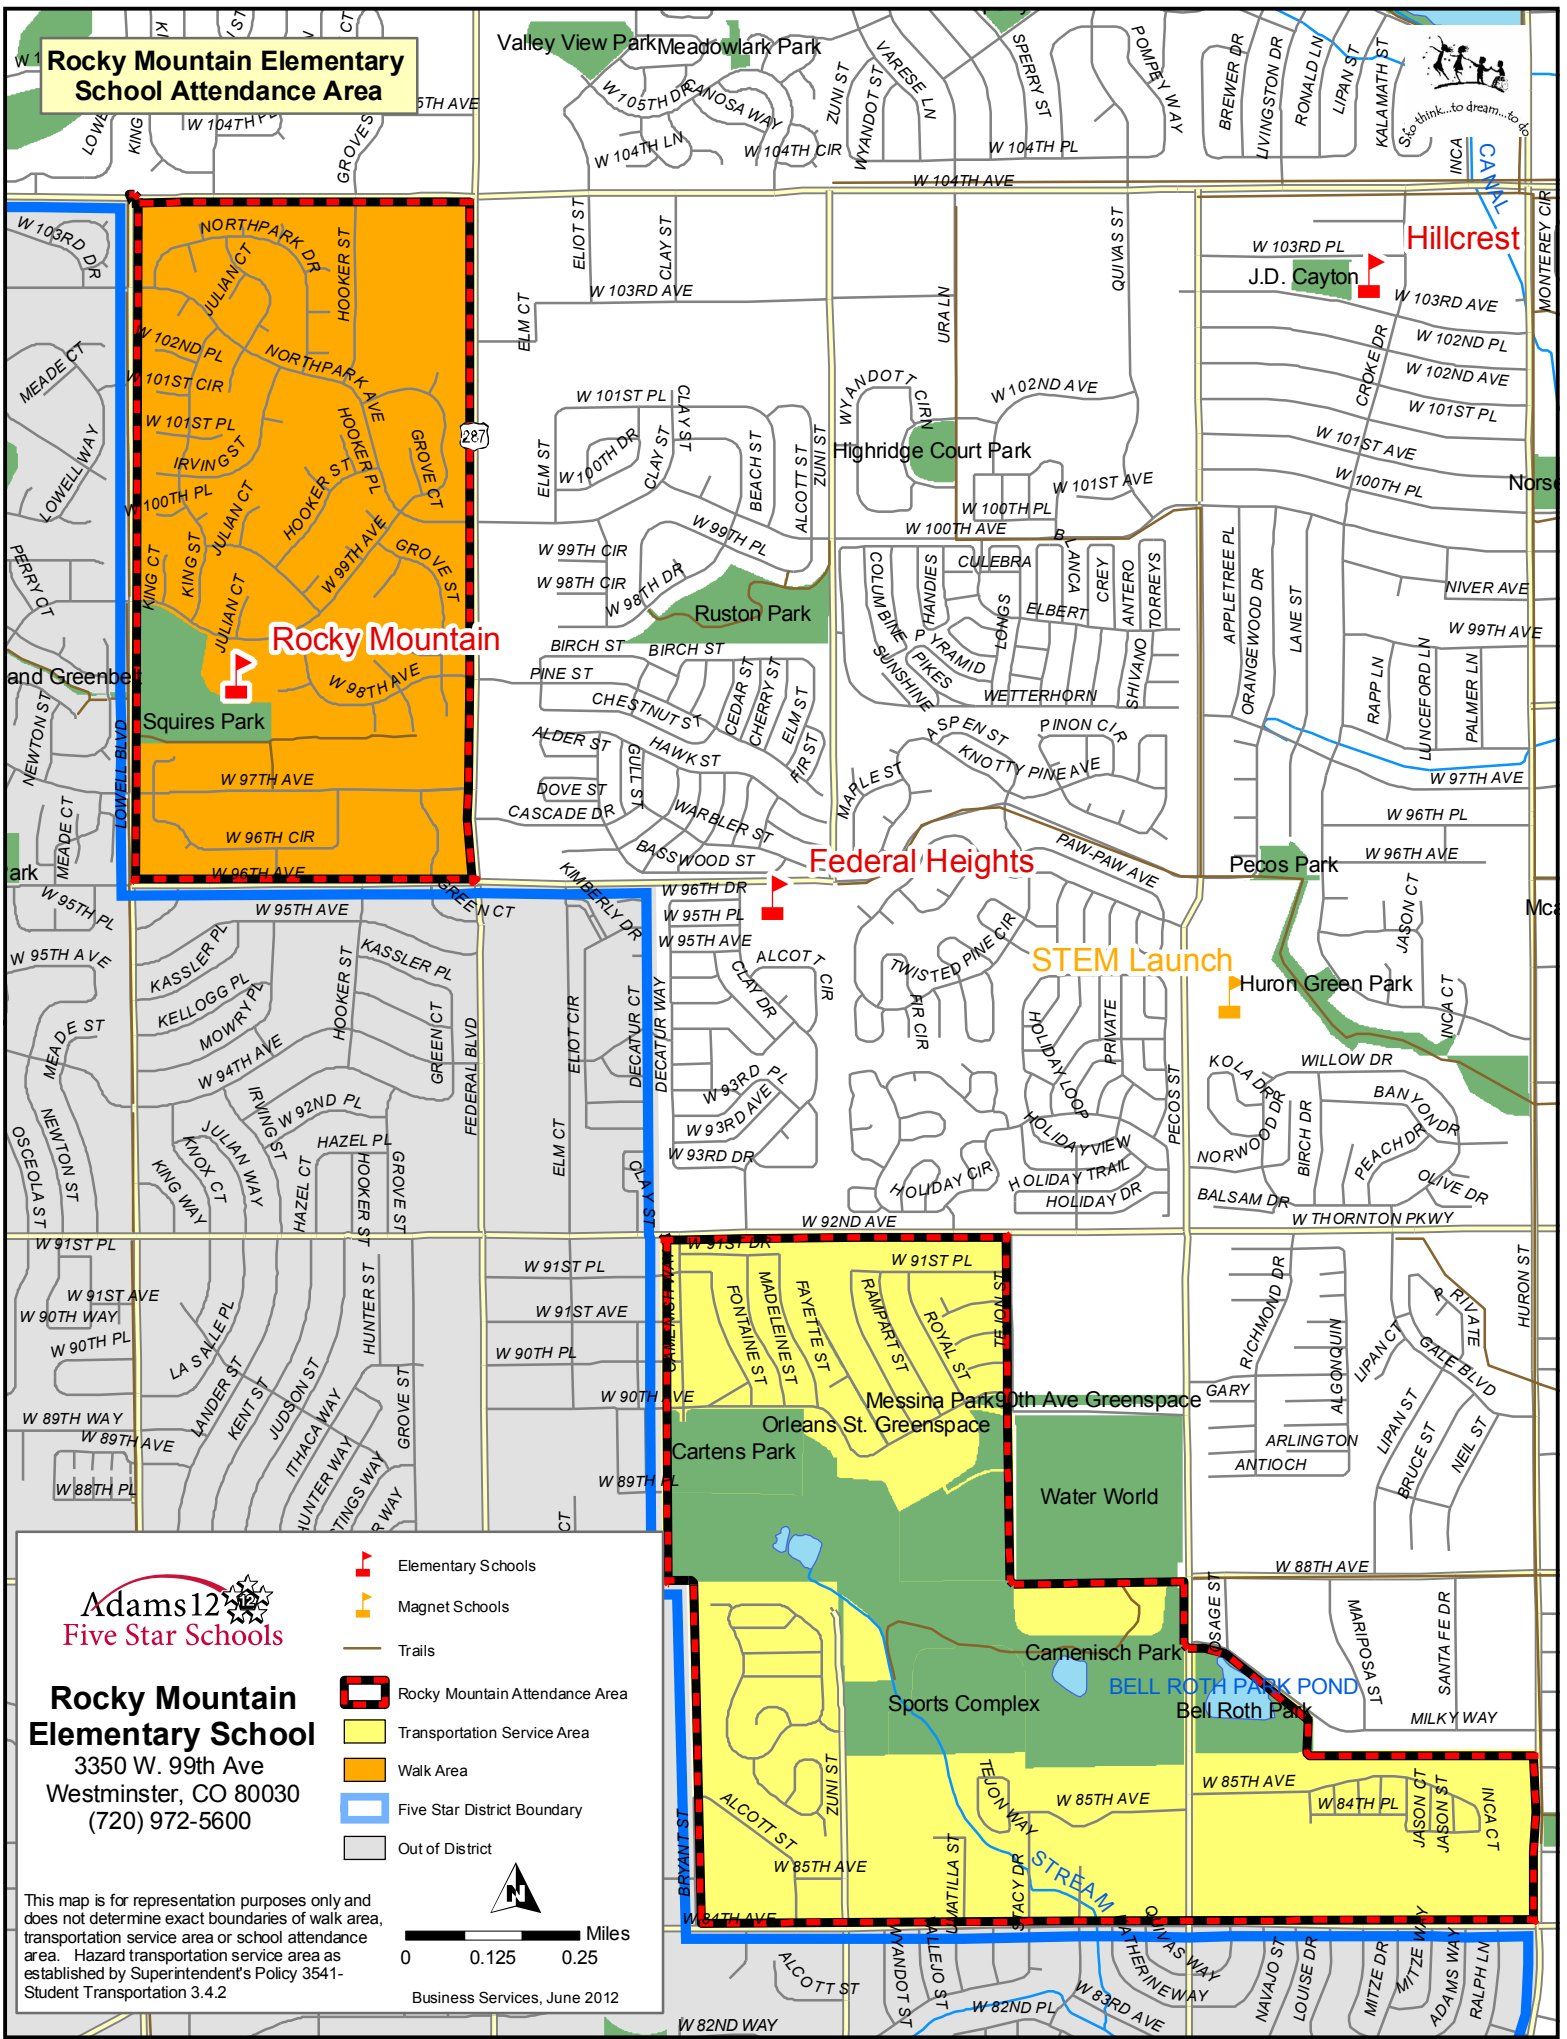

Rocky Mountain Elementary School Attendance Area

Adams 12 Five Star Schools
Rocky Mountain Elementary School
 3350 W. 99th Ave
 Westminster, CO 80030
 (720) 972-5600

- Elementary Schools
- Magnet Schools
- Trails
- Rocky Mountain Attendance Area
- Transportation Service Area
- Walk Area
- Five Star District Boundary
- Out of District

This map is for representation purposes only and does not determine exact boundaries of walk area, transportation service area or school attendance area. Hazard transportation service area as established by Superintendent's Policy 3541-Student Transportation 3.4.2