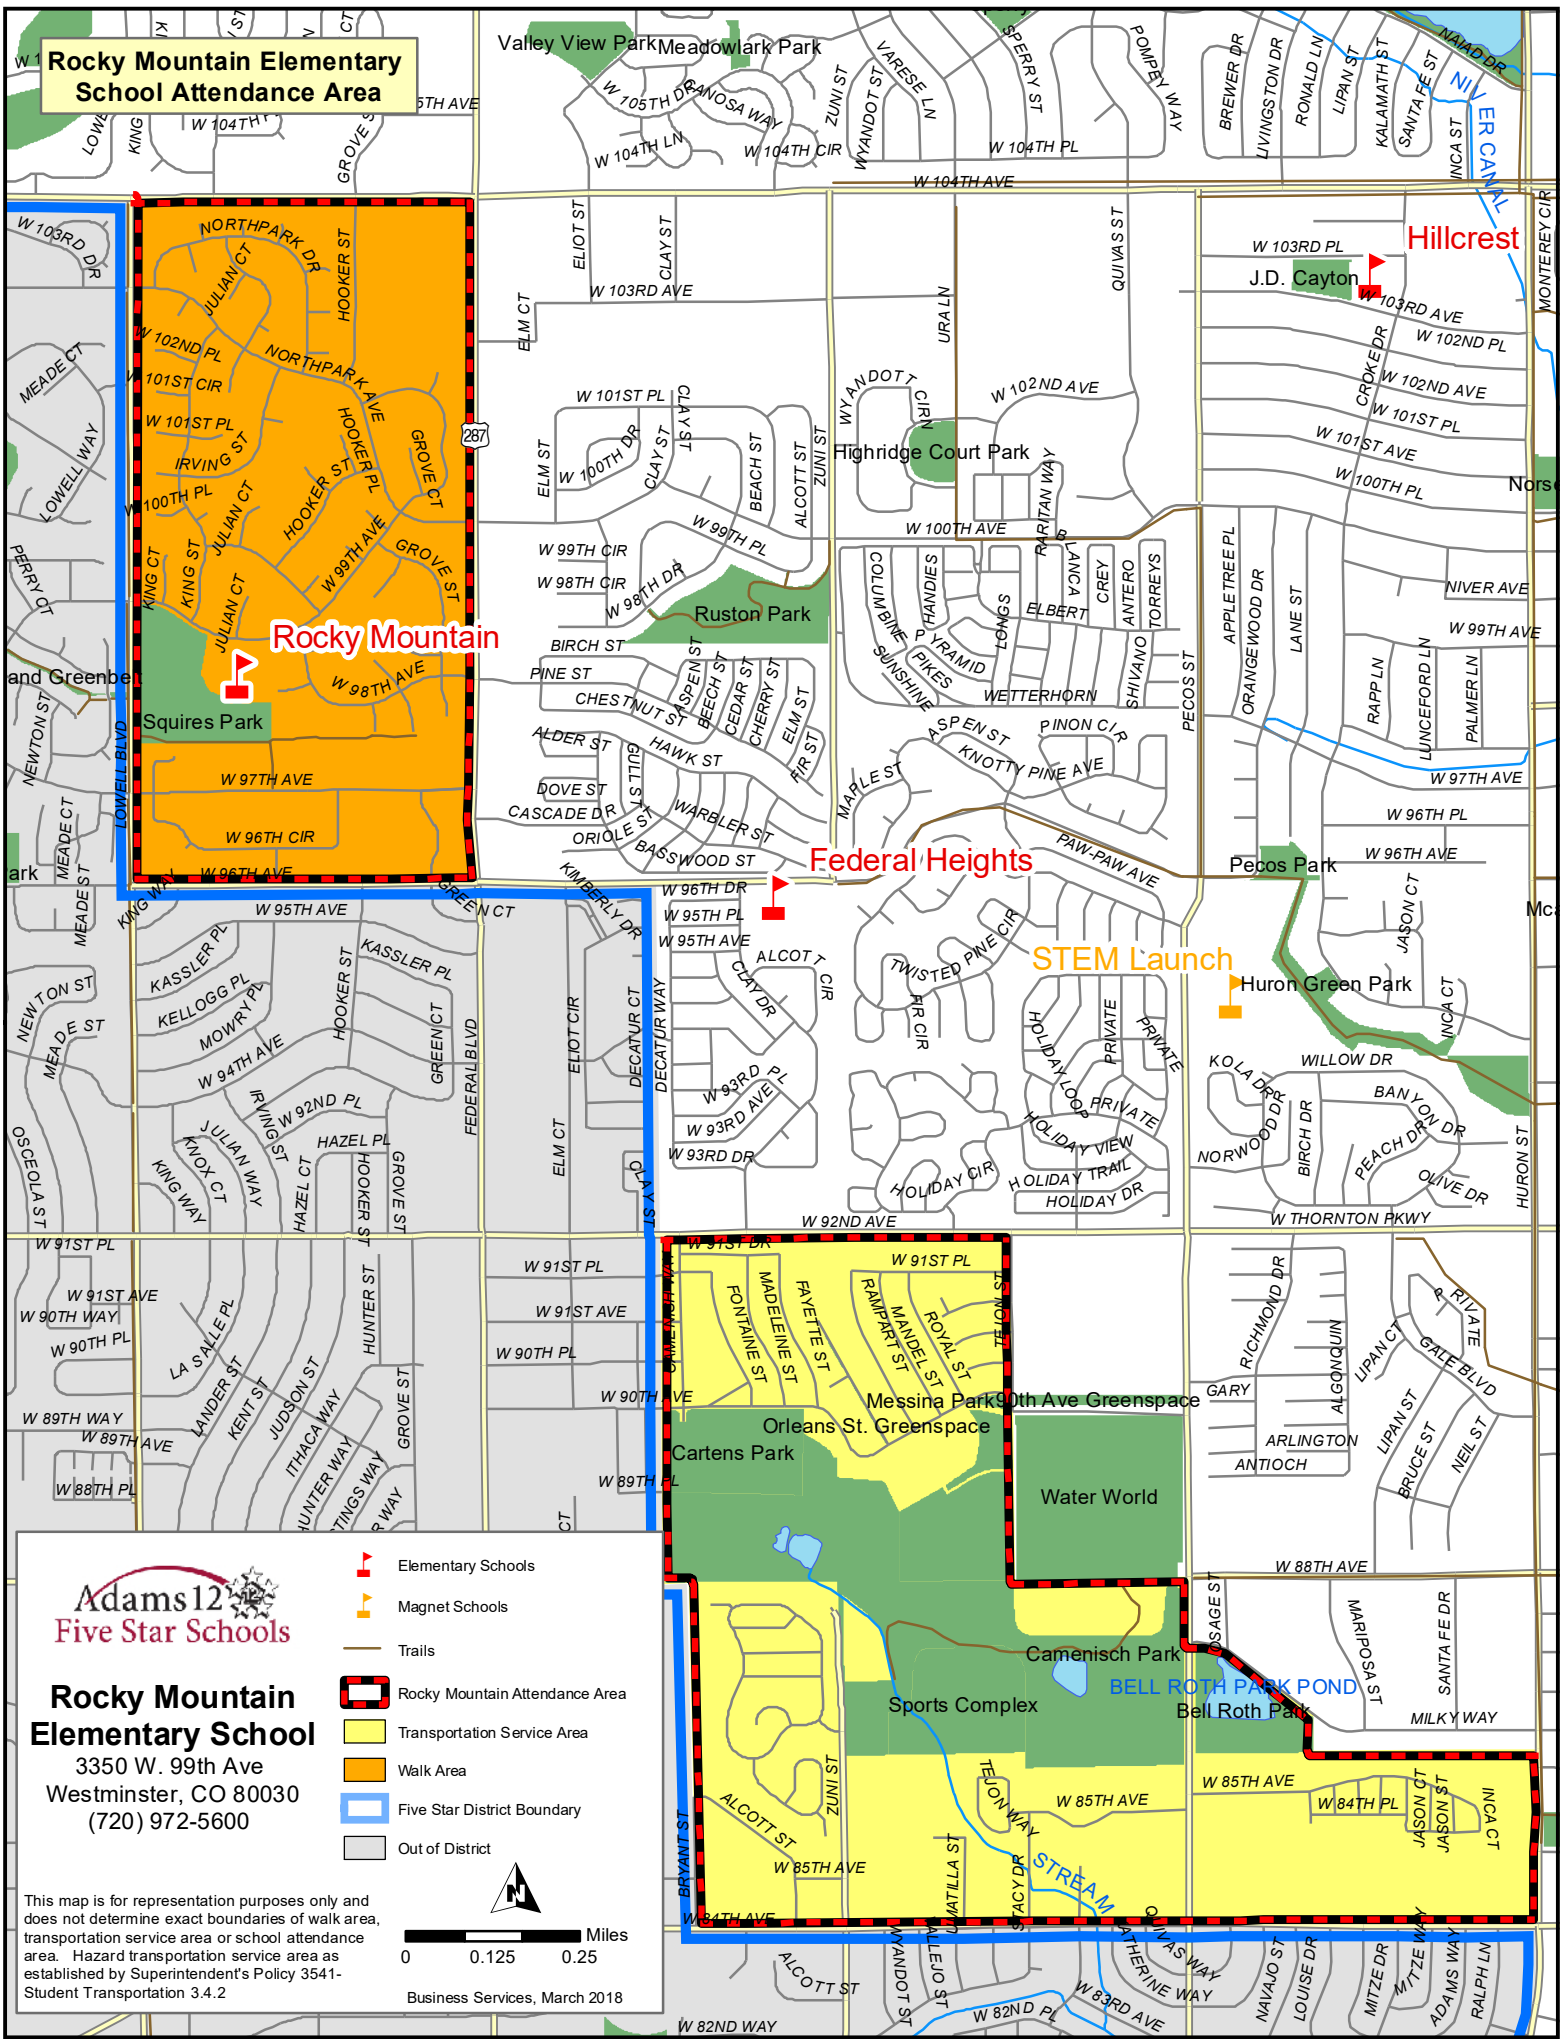

**Rocky Mountain Elementary School Attendance Area**

Rocky Mountain

Hillcrest

Federal Heights

STEM Launch

**Rocky Mountain Elementary School**

3350 W. 99th Ave  
Westminster, CO 80030  
(720) 972-5600

- Elementary Schools
- Magnet Schools
- Trails
- Rocky Mountain Attendance Area
- Transportation Service Area
- Walk Area
- Five Star District Boundary
- Out of District

0 0.125 0.25 Miles

Business Services, March 2018

This map is for representation purposes only and does not determine exact boundaries of walk area, transportation service area or school attendance area. Hazardous transportation service area as established by Superintendent's Policy 3541-Student Transportation 3.4.2