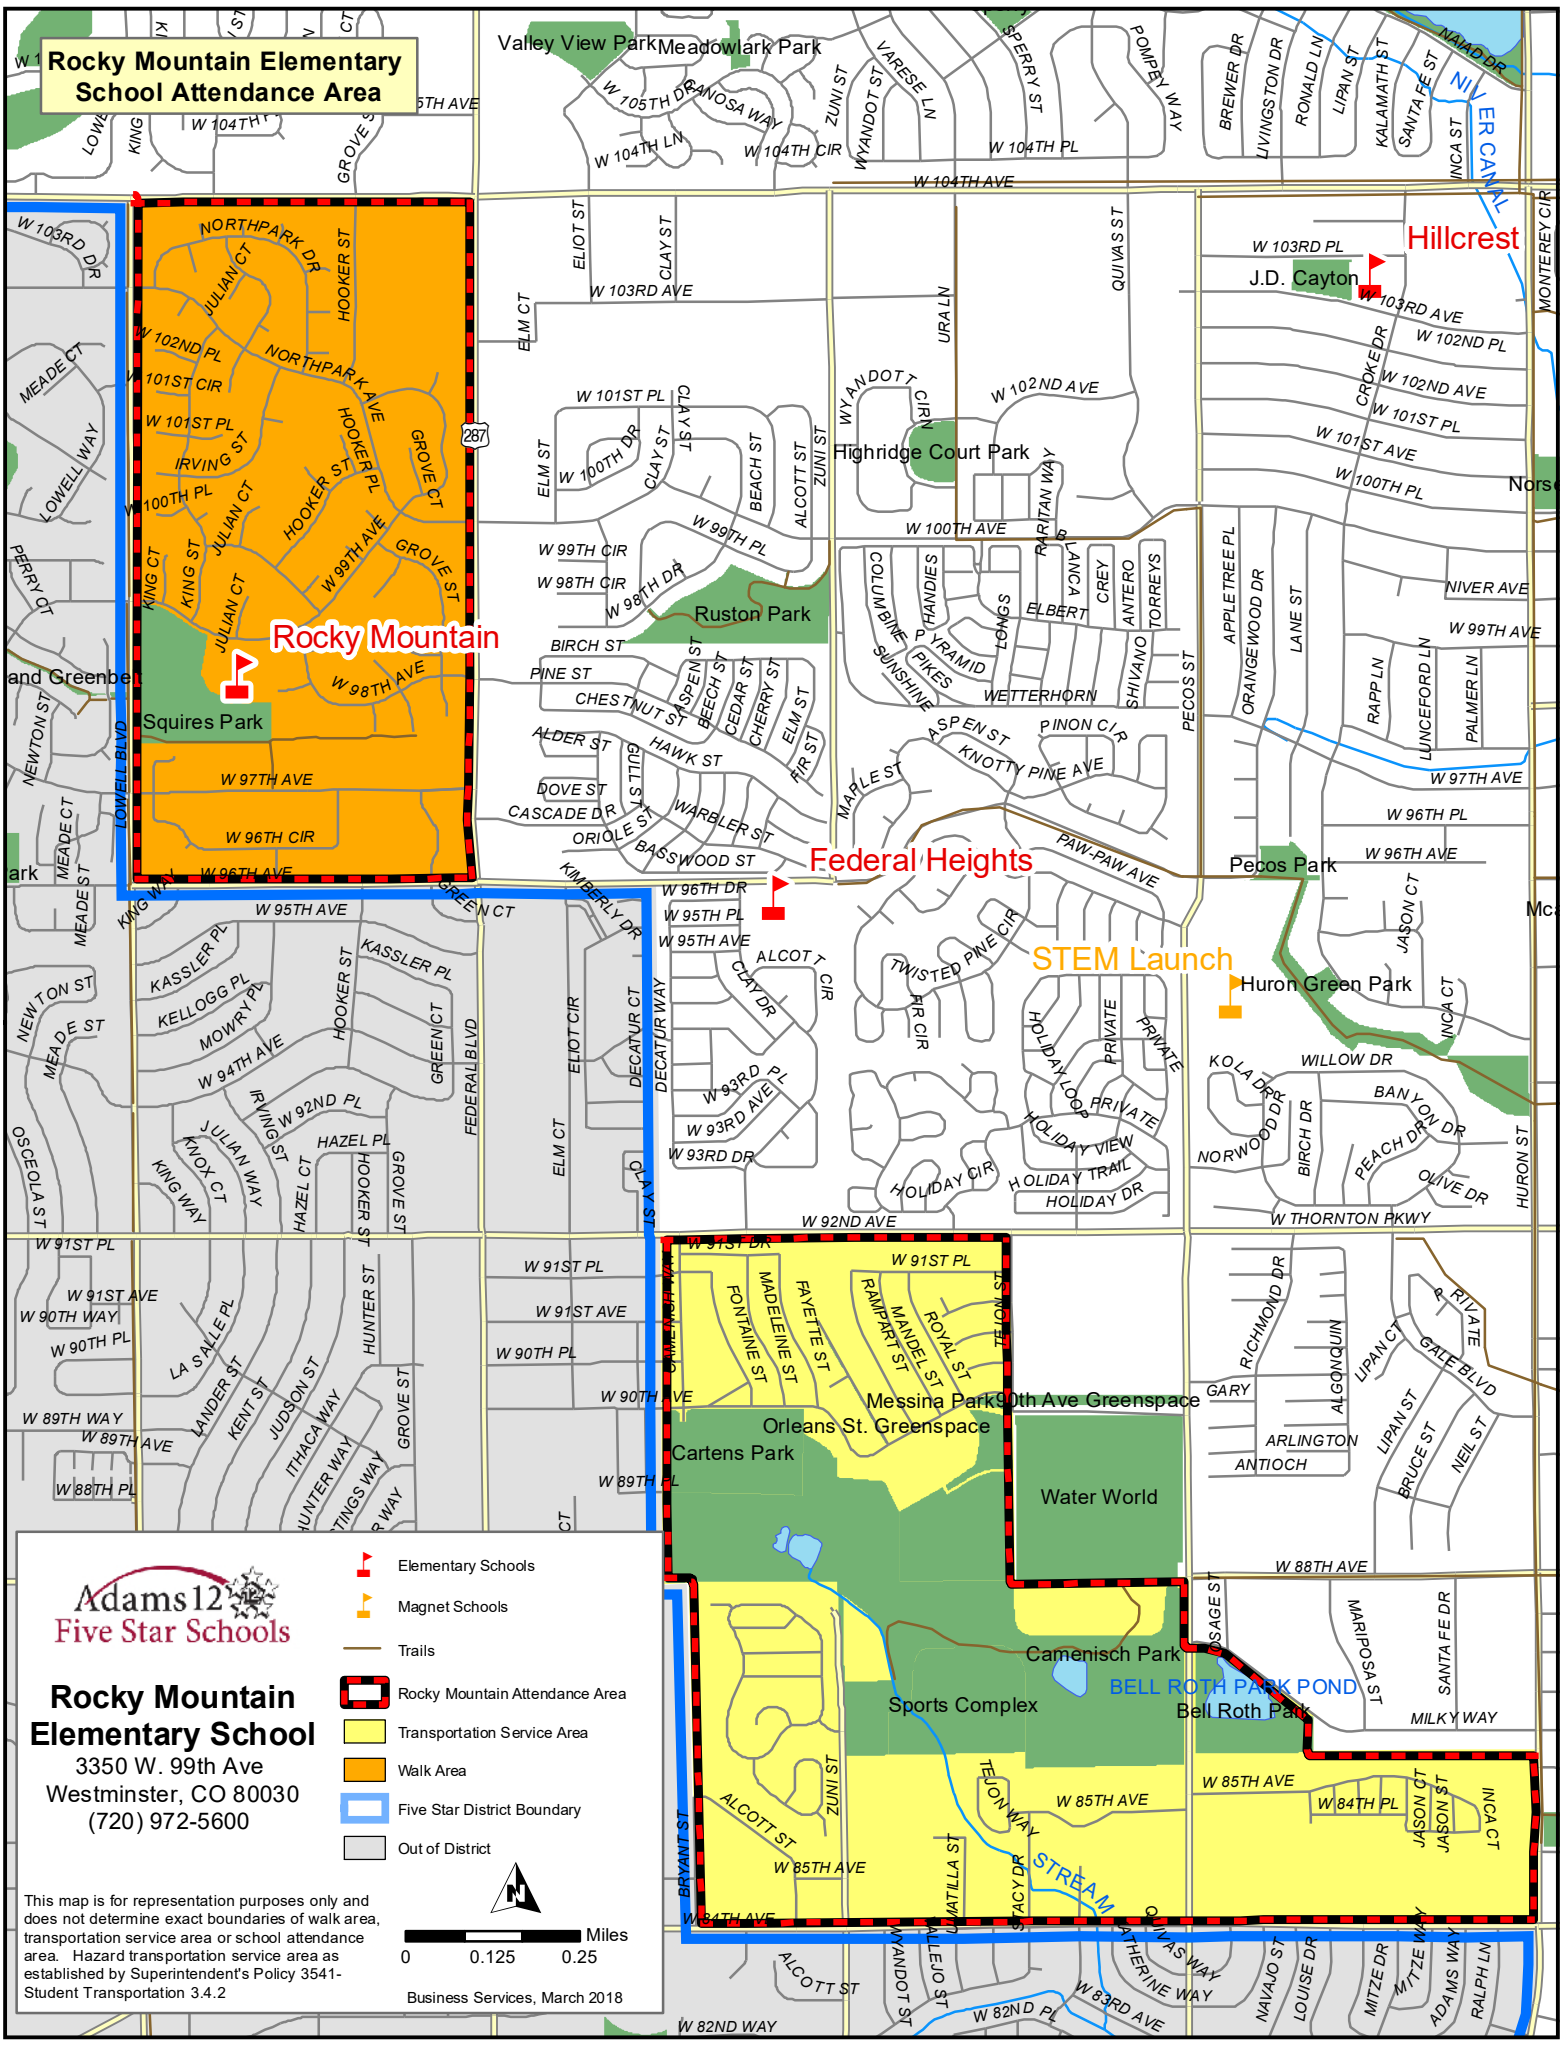

Rocky Mountain Elementary School Attendance Area

Rocky Mountain Elementary School
 3350 W. 99th Ave
 Westminster, CO 80030
 (720) 972-5600

- Elementary Schools
- Magnet Schools
- Trails
- Rocky Mountain Attendance Area
- Transportation Service Area
- Walk Area
- Five Star District Boundary
- Out of District

0 0.125 0.25 Miles

Business Services, March 2018

This map is for representation purposes only and does not determine exact boundaries of walk area, transportation service area or school attendance area. Hazard transportation service area as established by Superintendent's Policy 3541-Student Transportation 3.4.2