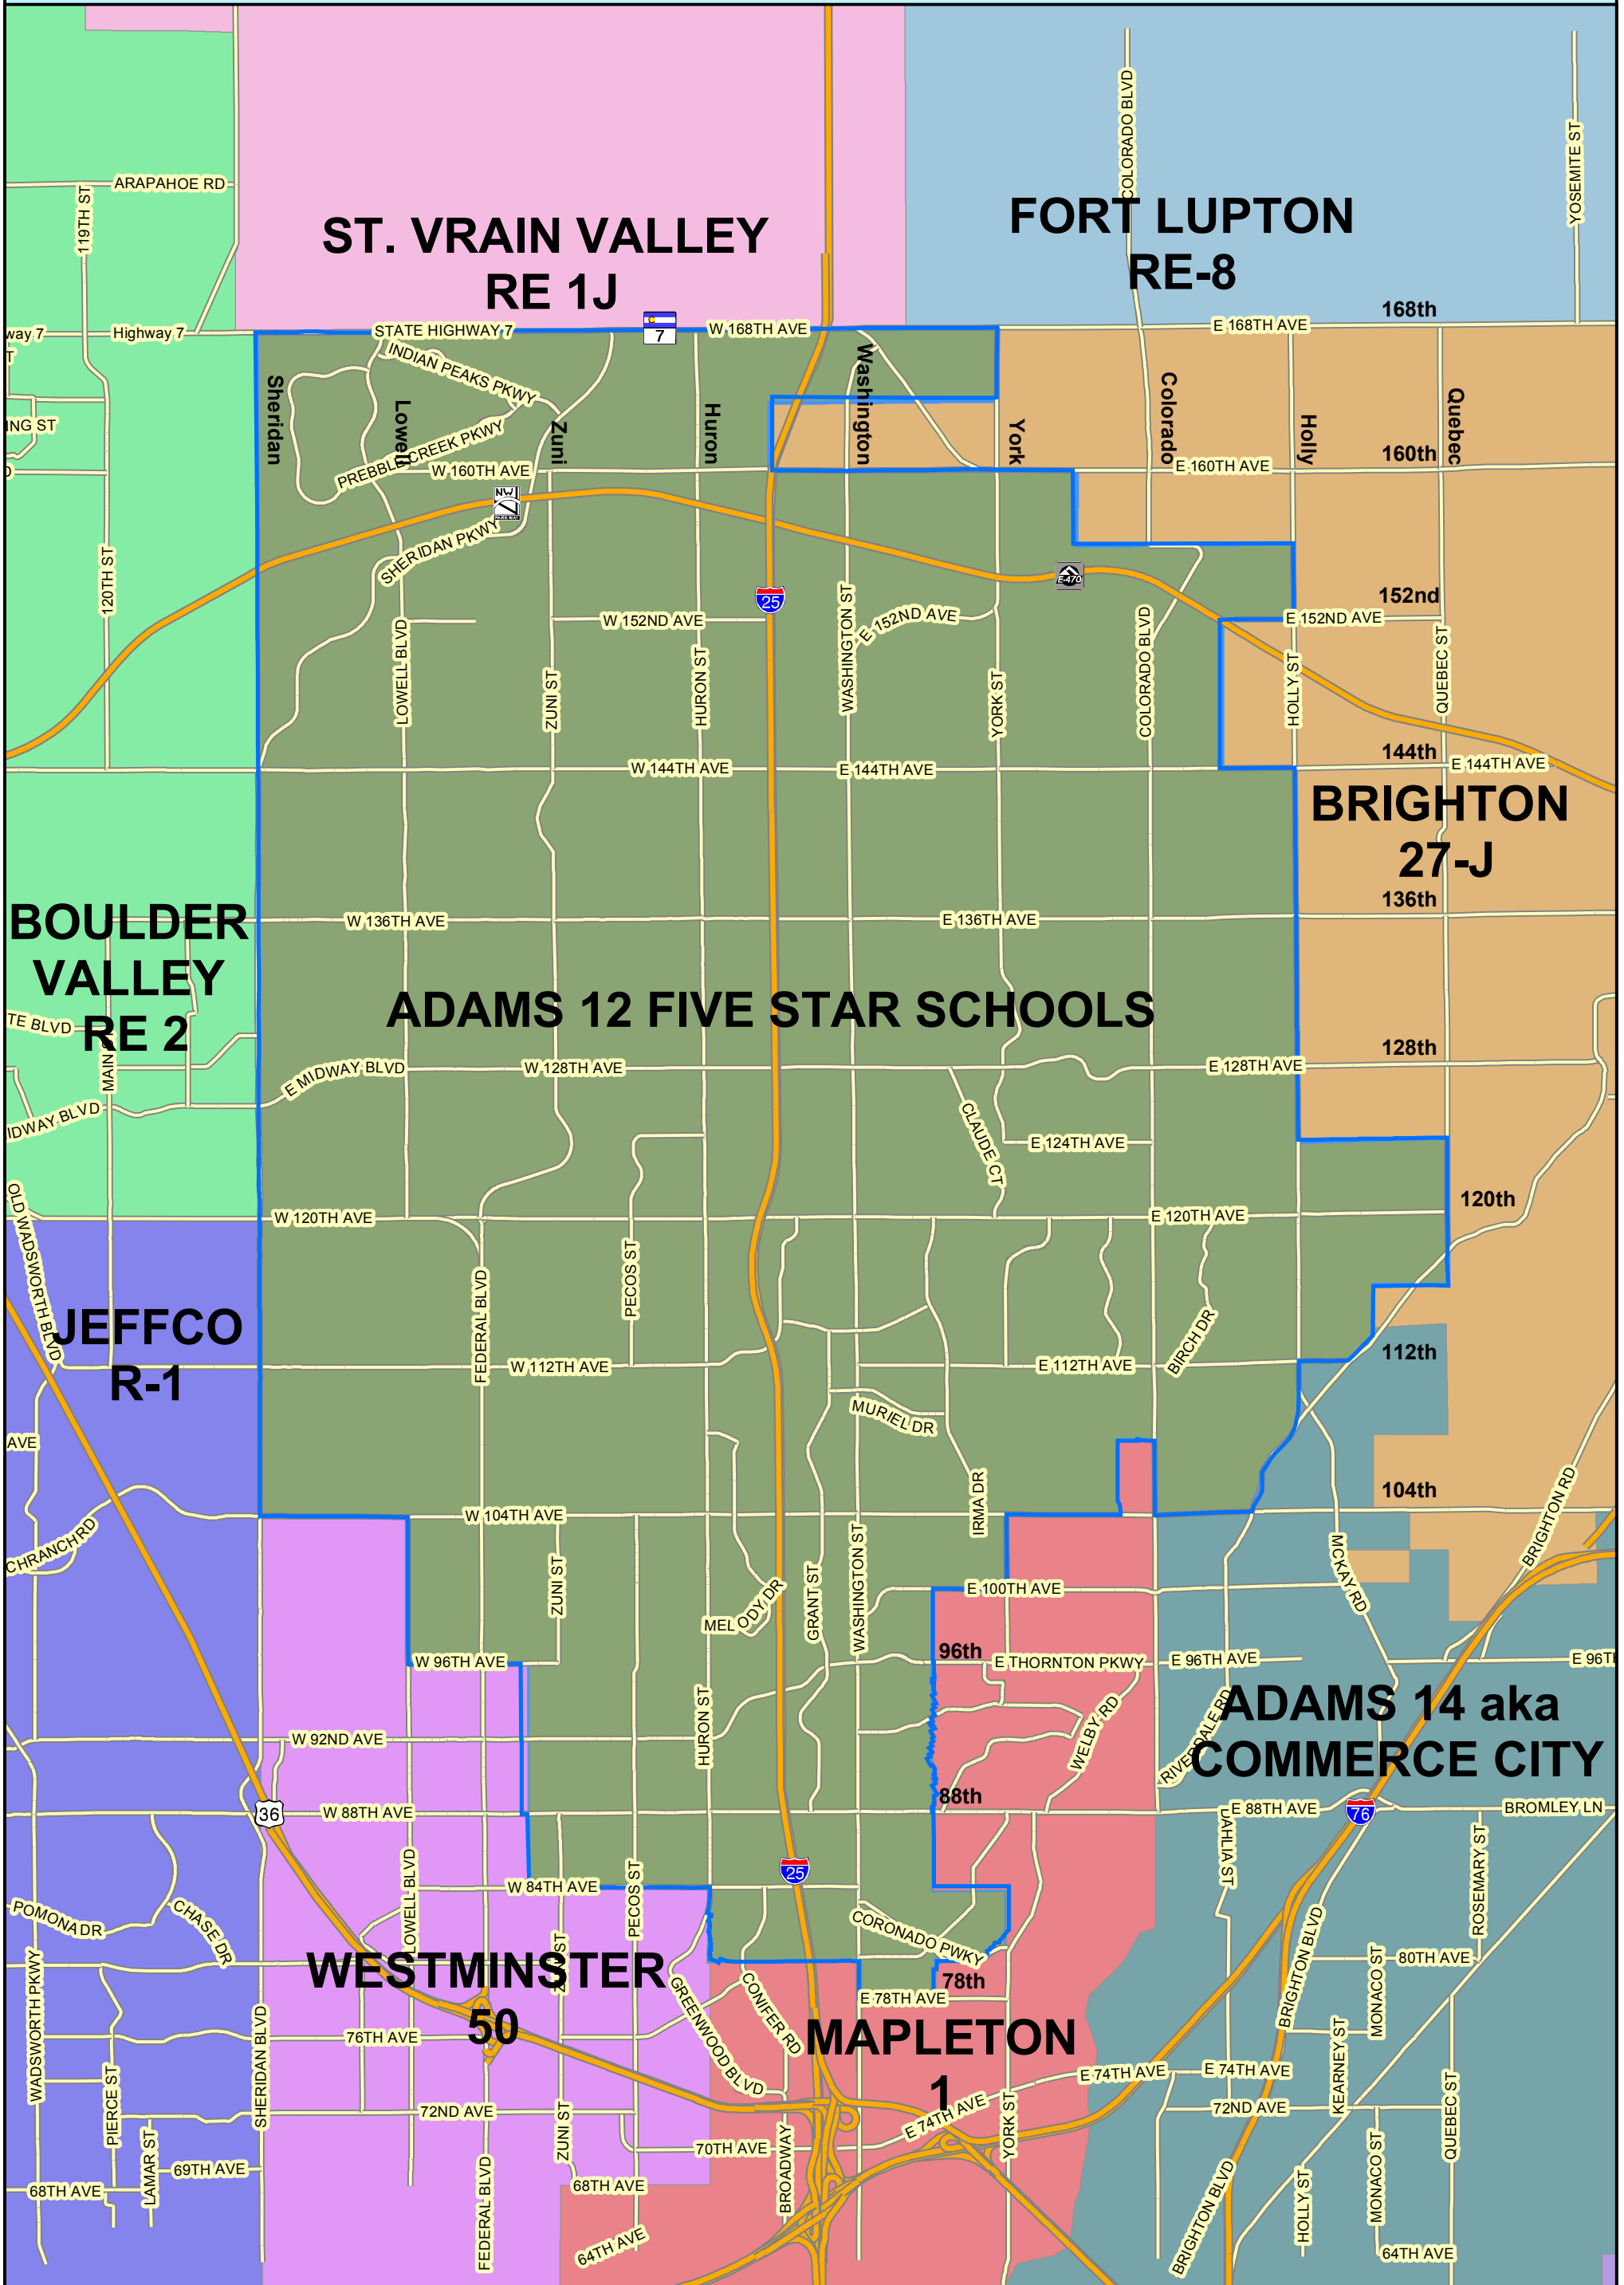

School Districts Adjacent to Adams 12 Five Star Schools

ADAMS COUNTY 14 AKA COMMERCE	BRIGHTON 27J	FORT LUPTON RE-8	MAPLETON 1	ST. VRAIN VALLEY RE 1J
BOULDER VALLEY RE 2	DENVER COUNTY 1	JEFFERSON COUNTY R-1	ADAMS 12 FIVE STAR SCHOOLS	WESTMINSTER 50