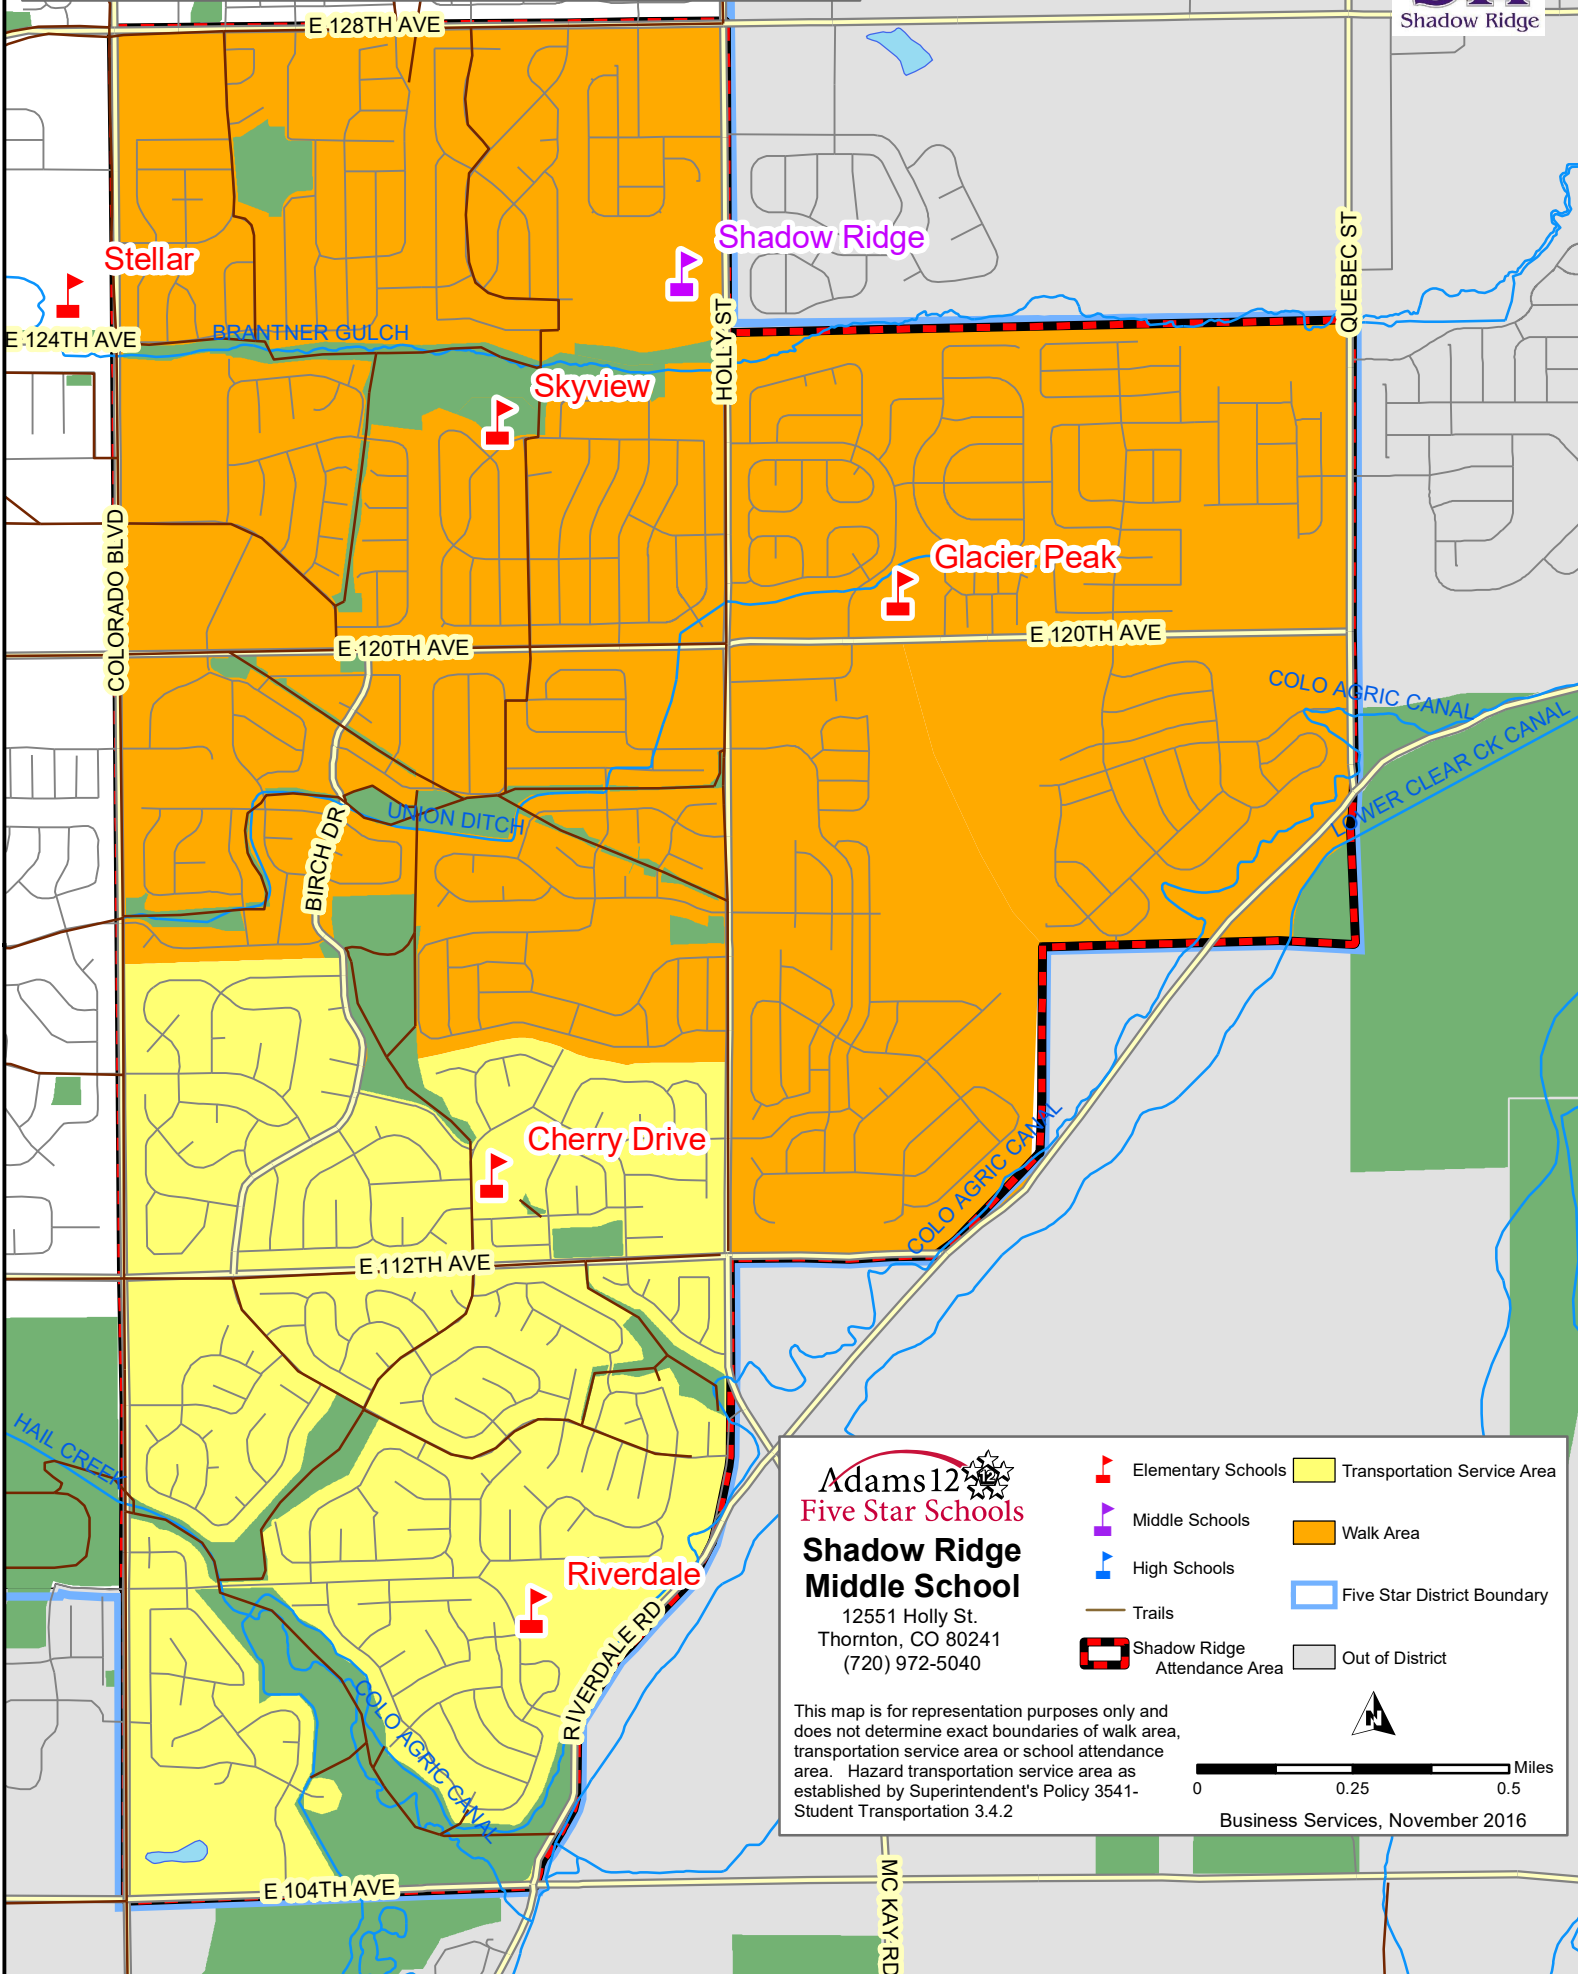

# Shadow Ridge Middle School Attendance Area

  
**Adams 12 Five Star Schools**  
**Shadow Ridge Middle School**  
 12551 Holly St.  
 Thornton, CO 80241  
 (720) 972-5040

-  Elementary Schools
-  Middle Schools
-  High Schools
-  Trails
-  Shadow Ridge Attendance Area
-  Transportation Service Area
-  Walk Area
-  Five Star District Boundary
-  Out of District

This map is for representation purposes only and does not determine exact boundaries of walk area, transportation service area or school attendance area. Hazard transportation service area as established by Superintendent's Policy 3541-Student Transportation 3.4.2