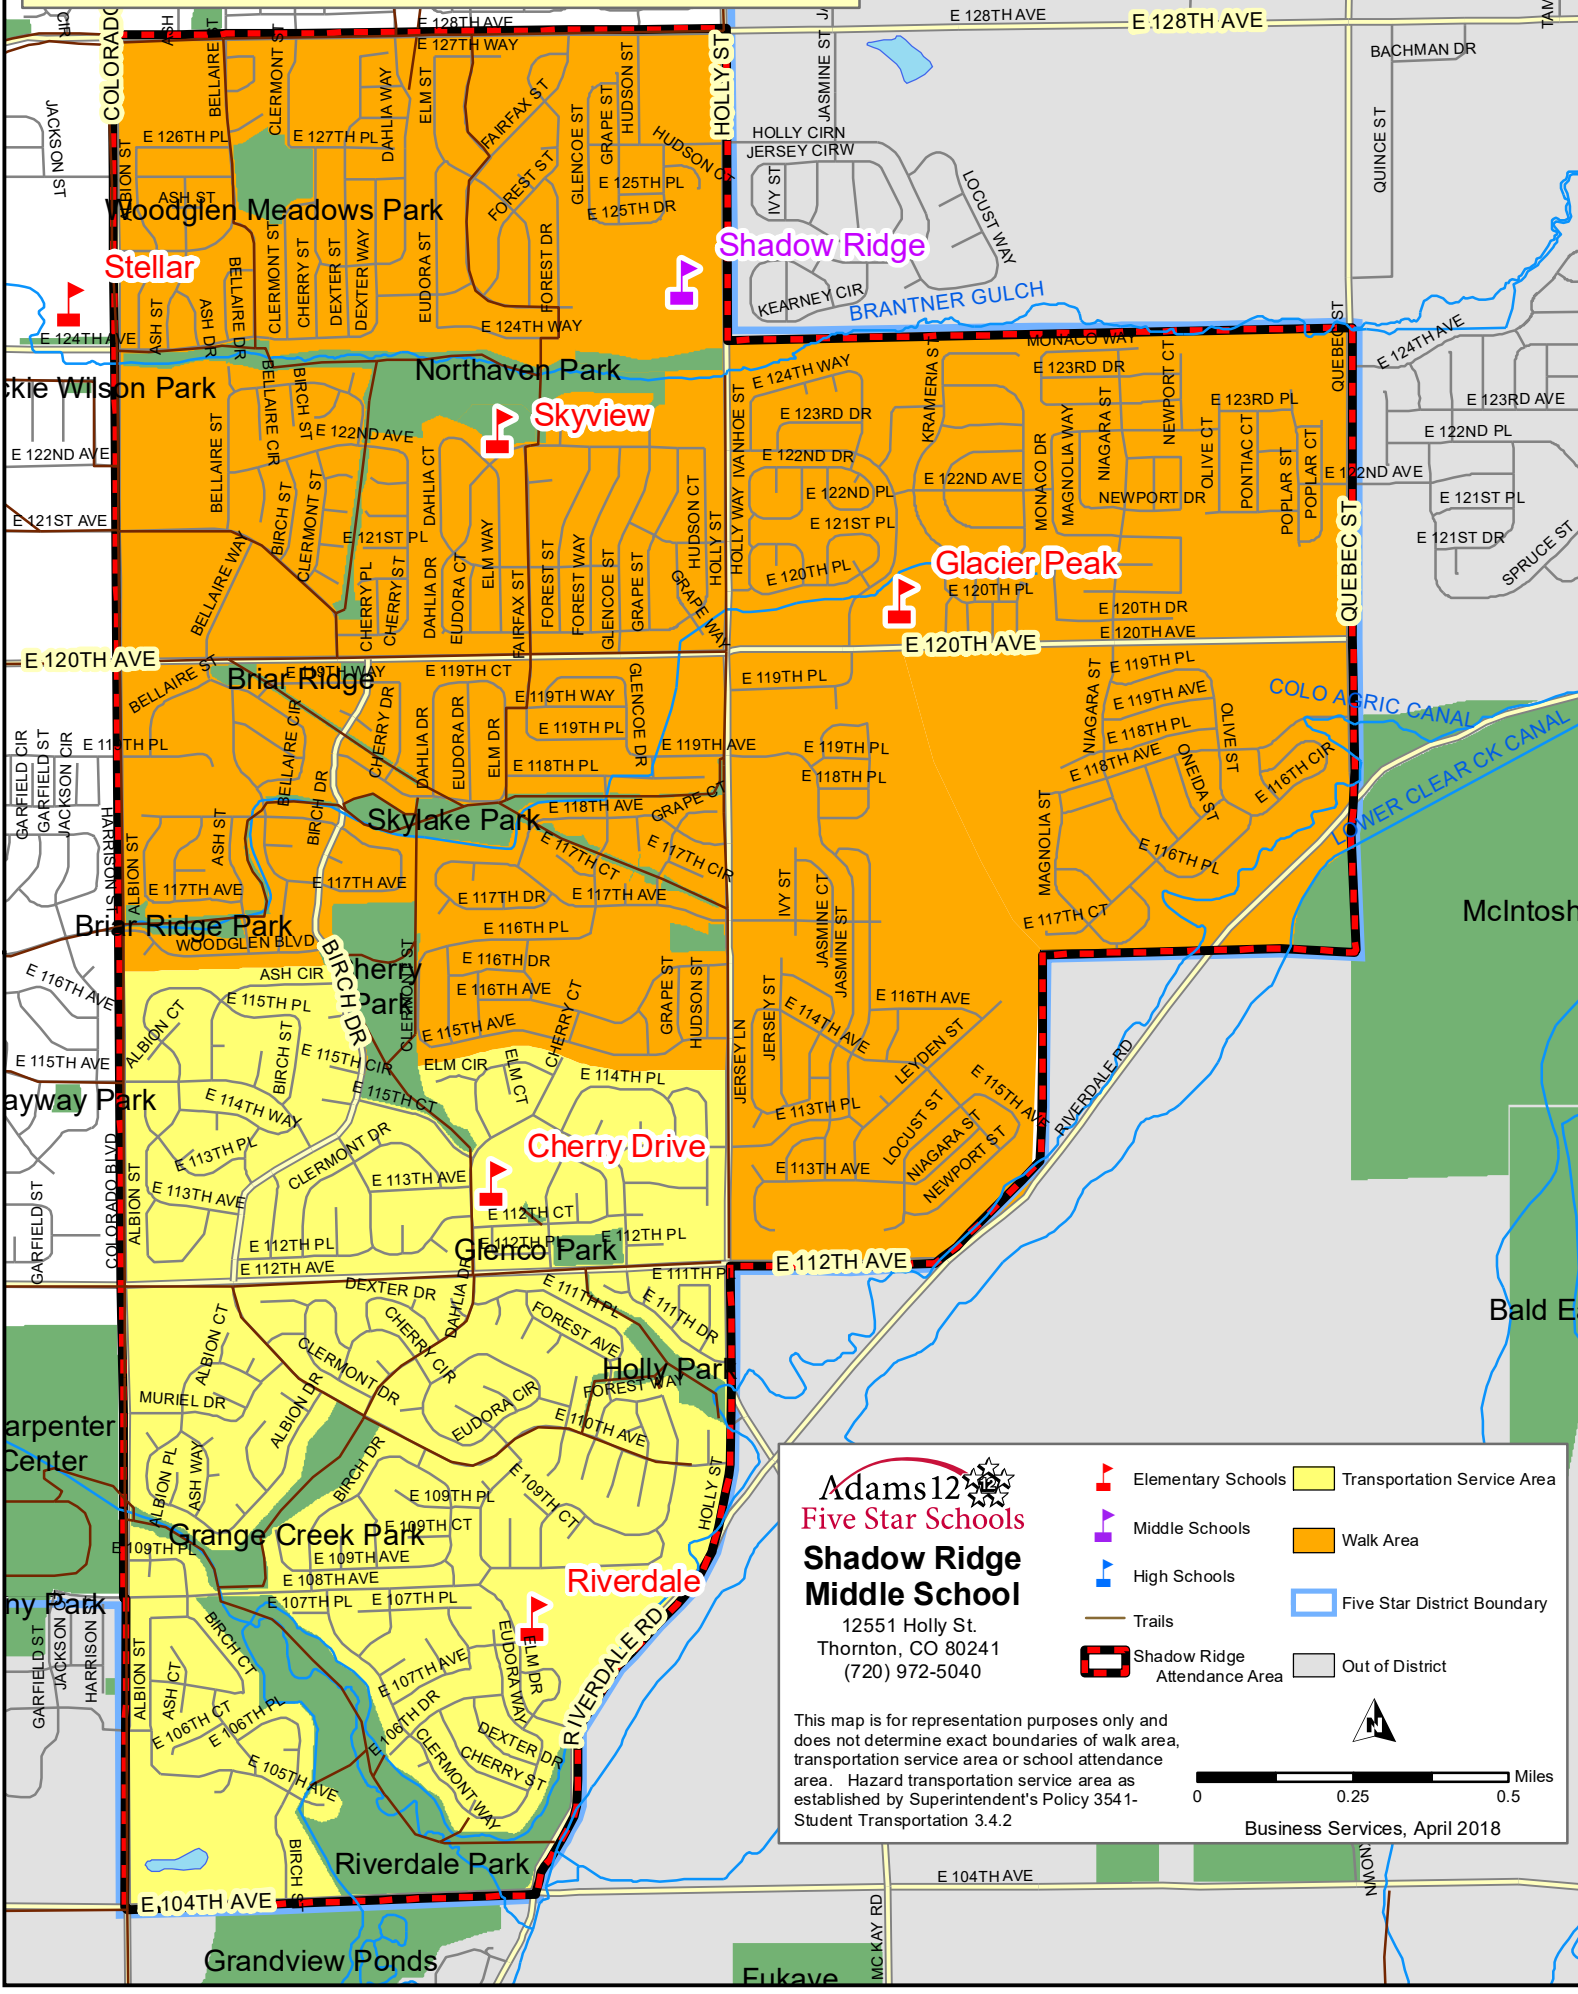

Shadow Ridge Middle School Attendance Area

Adams 12
Five Star Schools
Shadow Ridge
Middle School
 12551 Holly St.
 Thornton, CO 80241
 (720) 972-5040

-  Elementary Schools
-  Middle Schools
-  High Schools
-  Trails
-  Shadow Ridge Attendance Area
-  Transportation Service Area
-  Walk Area
-  Five Star District Boundary
-  Out of District

This map is for representation purposes only and does not determine exact boundaries of walk area, transportation service area or school attendance area. Hazard transportation service area as established by Superintendent's Policy 3541-Student Transportation 3.4.2