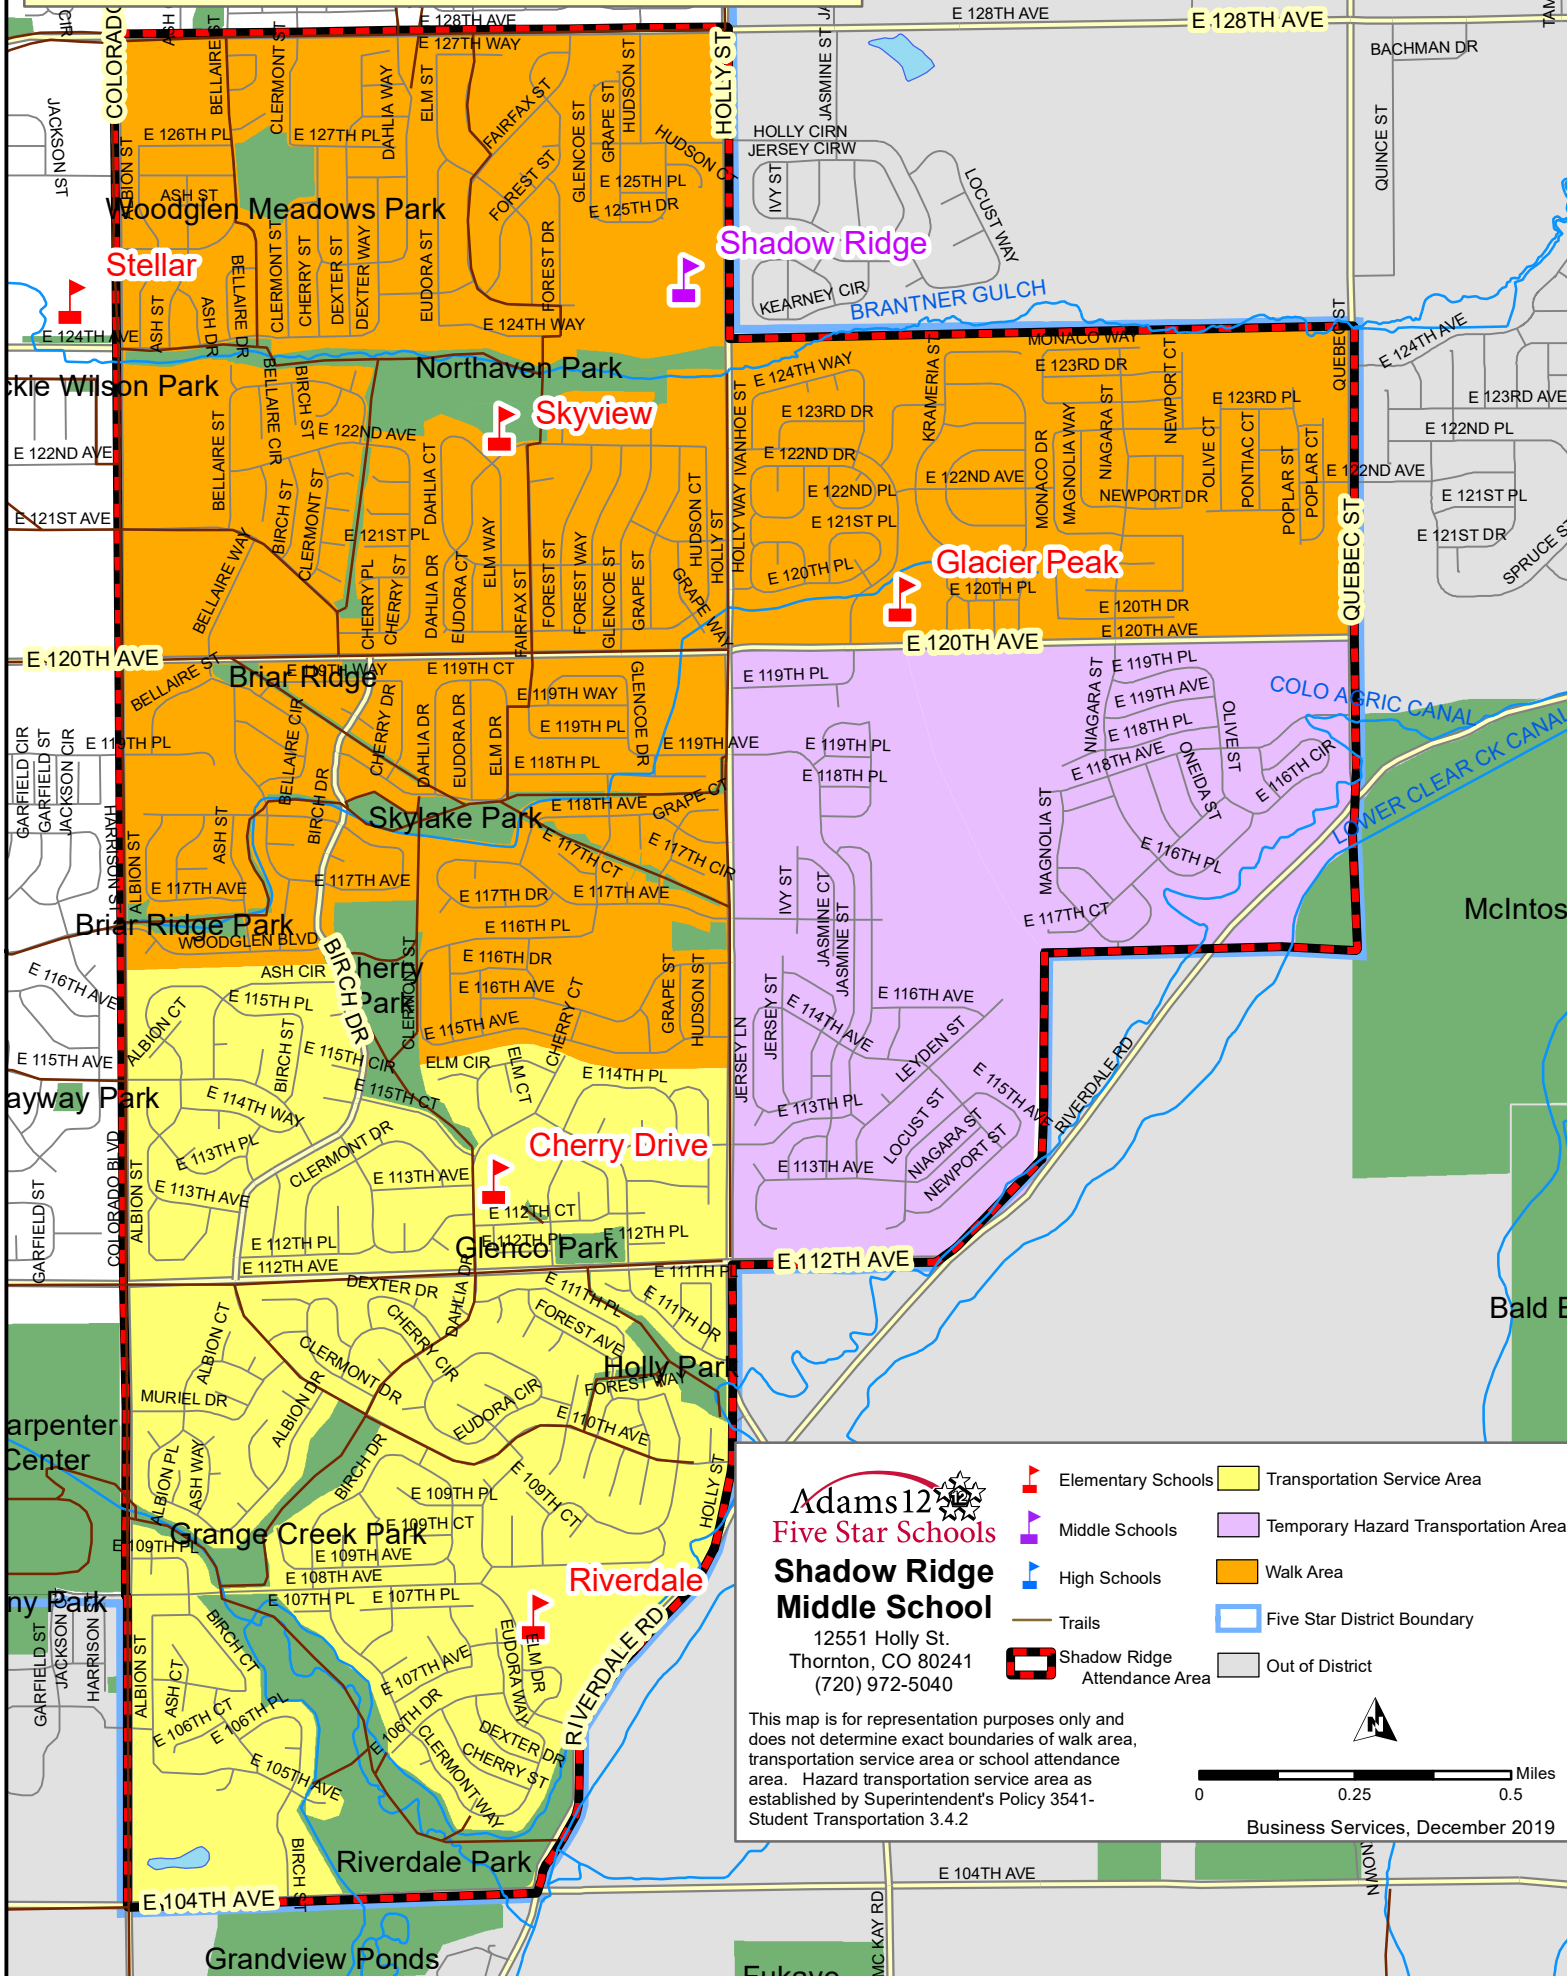

Shadow Ridge Middle School Attendance Area

Adams 12 Five Star Schools
Shadow Ridge Middle School
 12551 Holly St.
 Thornton, CO 80241
 (720) 972-5040

| | |
|------------------------------|--------------------------------------|
| Elementary Schools | Transportation Service Area |
| Middle Schools | Temporary Hazard Transportation Area |
| High Schools | Walk Area |
| Trails | Five Star District Boundary |
| Shadow Ridge Attendance Area | Out of District |

This map is for representation purposes only and does not determine exact boundaries of walk area, transportation service area or school attendance area. Hazard transportation service area as established by Superintendent's Policy 3541-Student Transportation 3.4.2