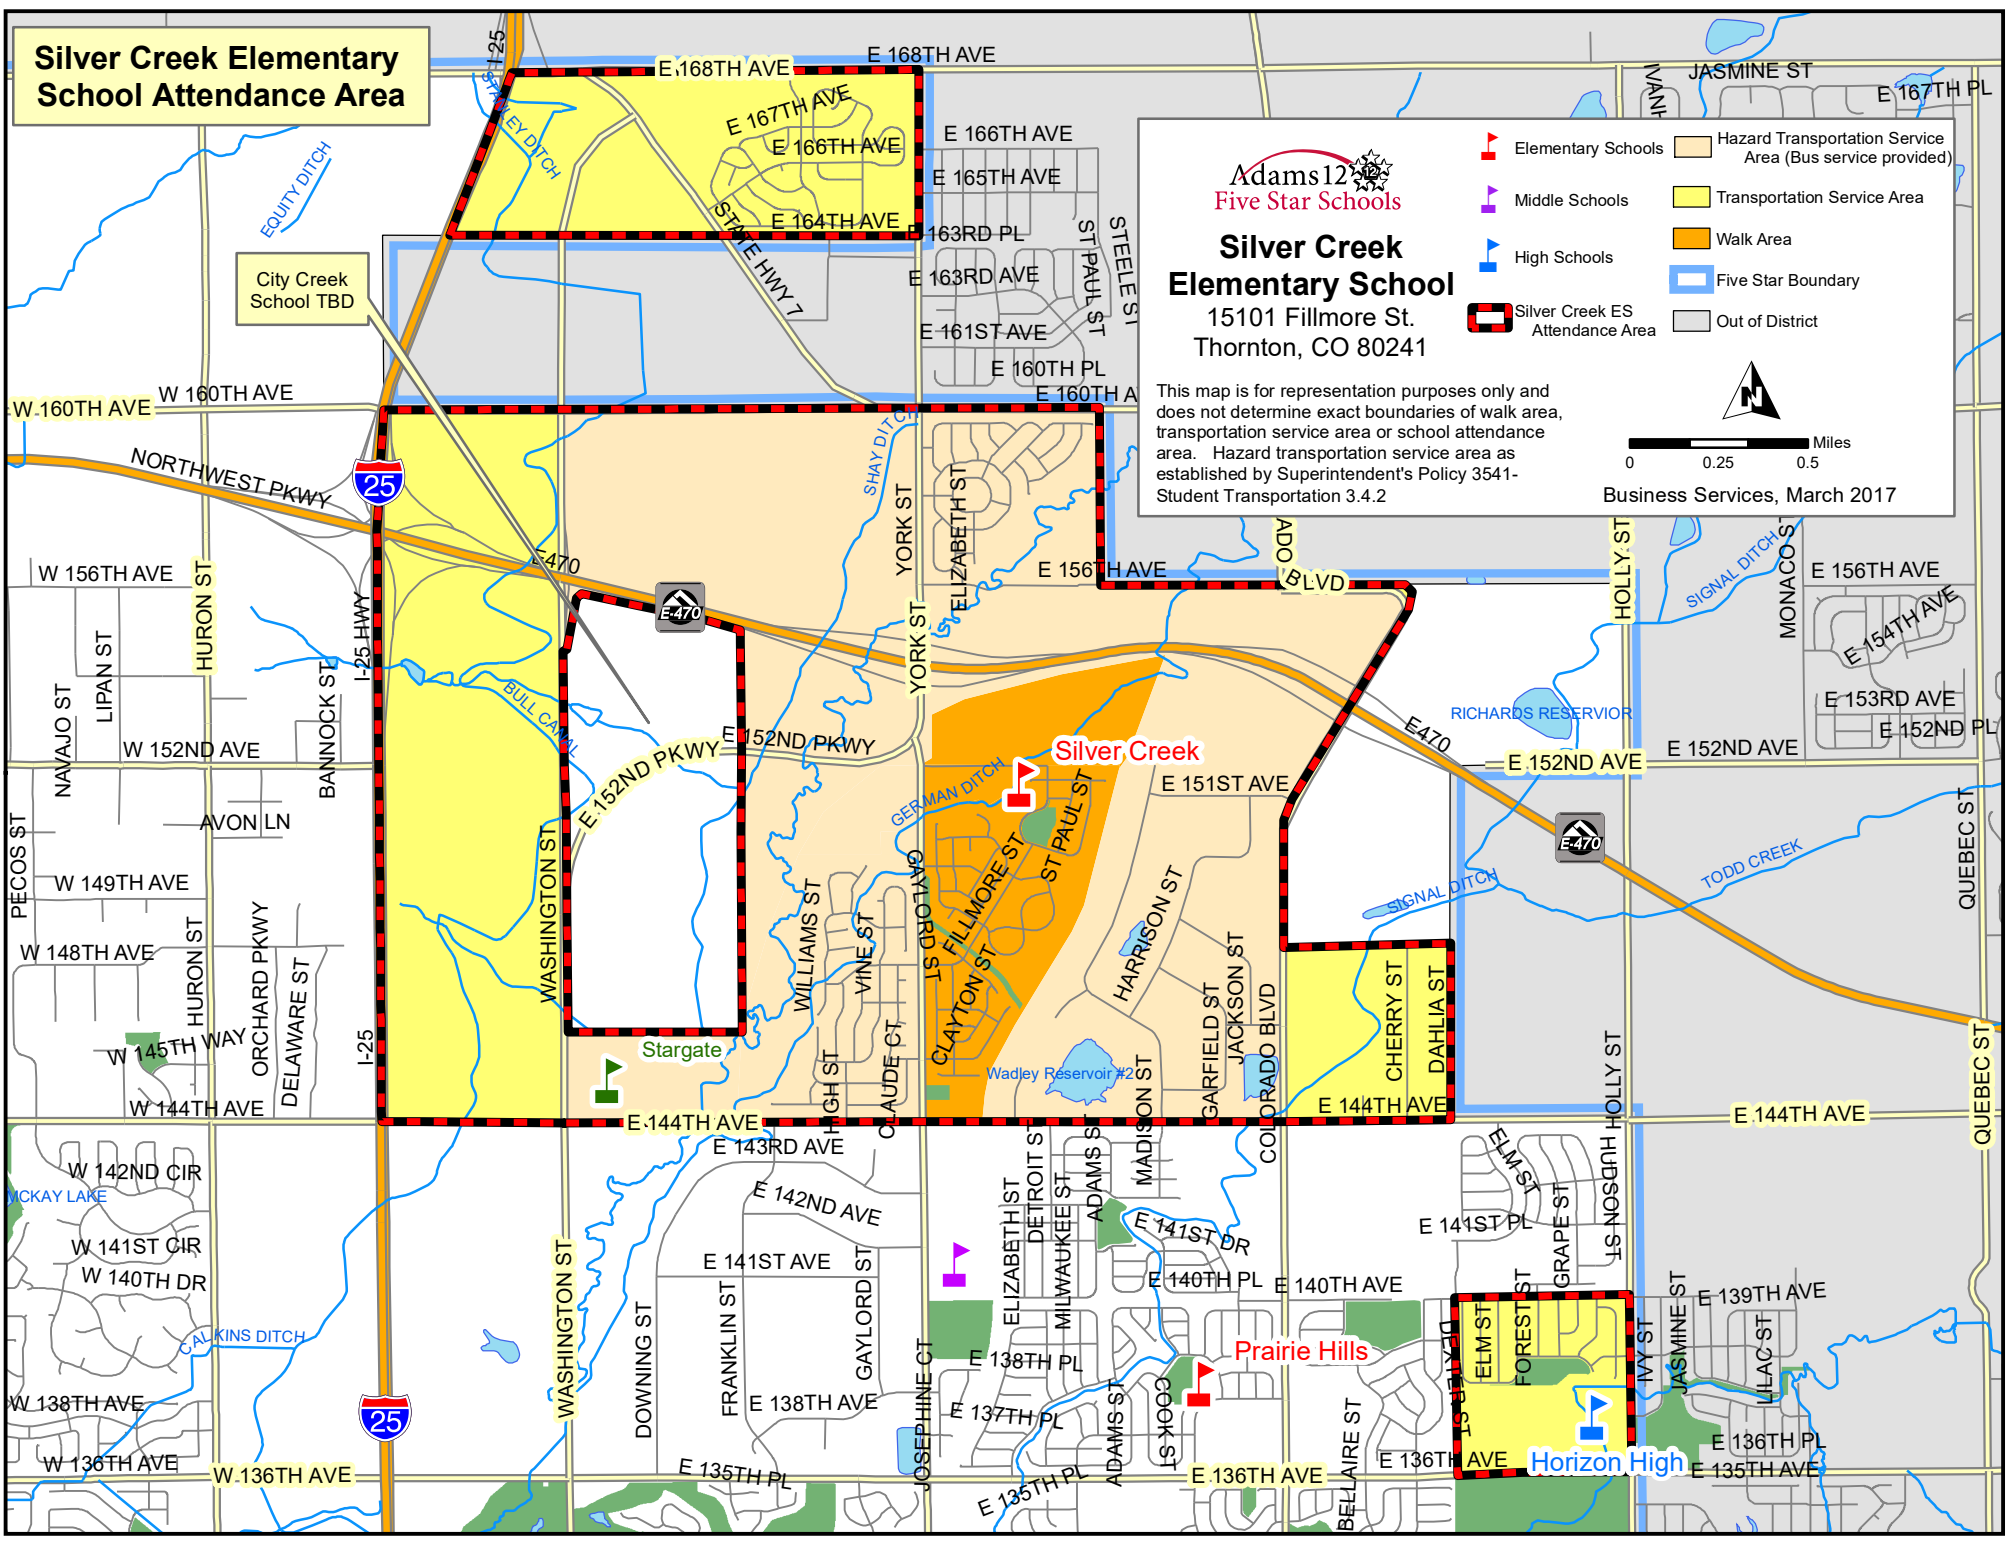

Silver Creek Elementary School Attendance Area

Adams12
Five Star Schools

Silver Creek Elementary School
15101 Fillmore St.
Thornton, CO 80241

- Elementary Schools
- Middle Schools
- High Schools
- Silver Creek ES Attendance Area
- Hazard Transportation Service Area (Bus service provided)
- Transportation Service Area
- Walk Area
- Five Star Boundary
- Out of District

This map is for representation purposes only and does not determine exact boundaries of walk area, transportation service area or school attendance area. Hazard transportation service area as established by Superintendent's Policy 3541-Student Transportation 3.4.2