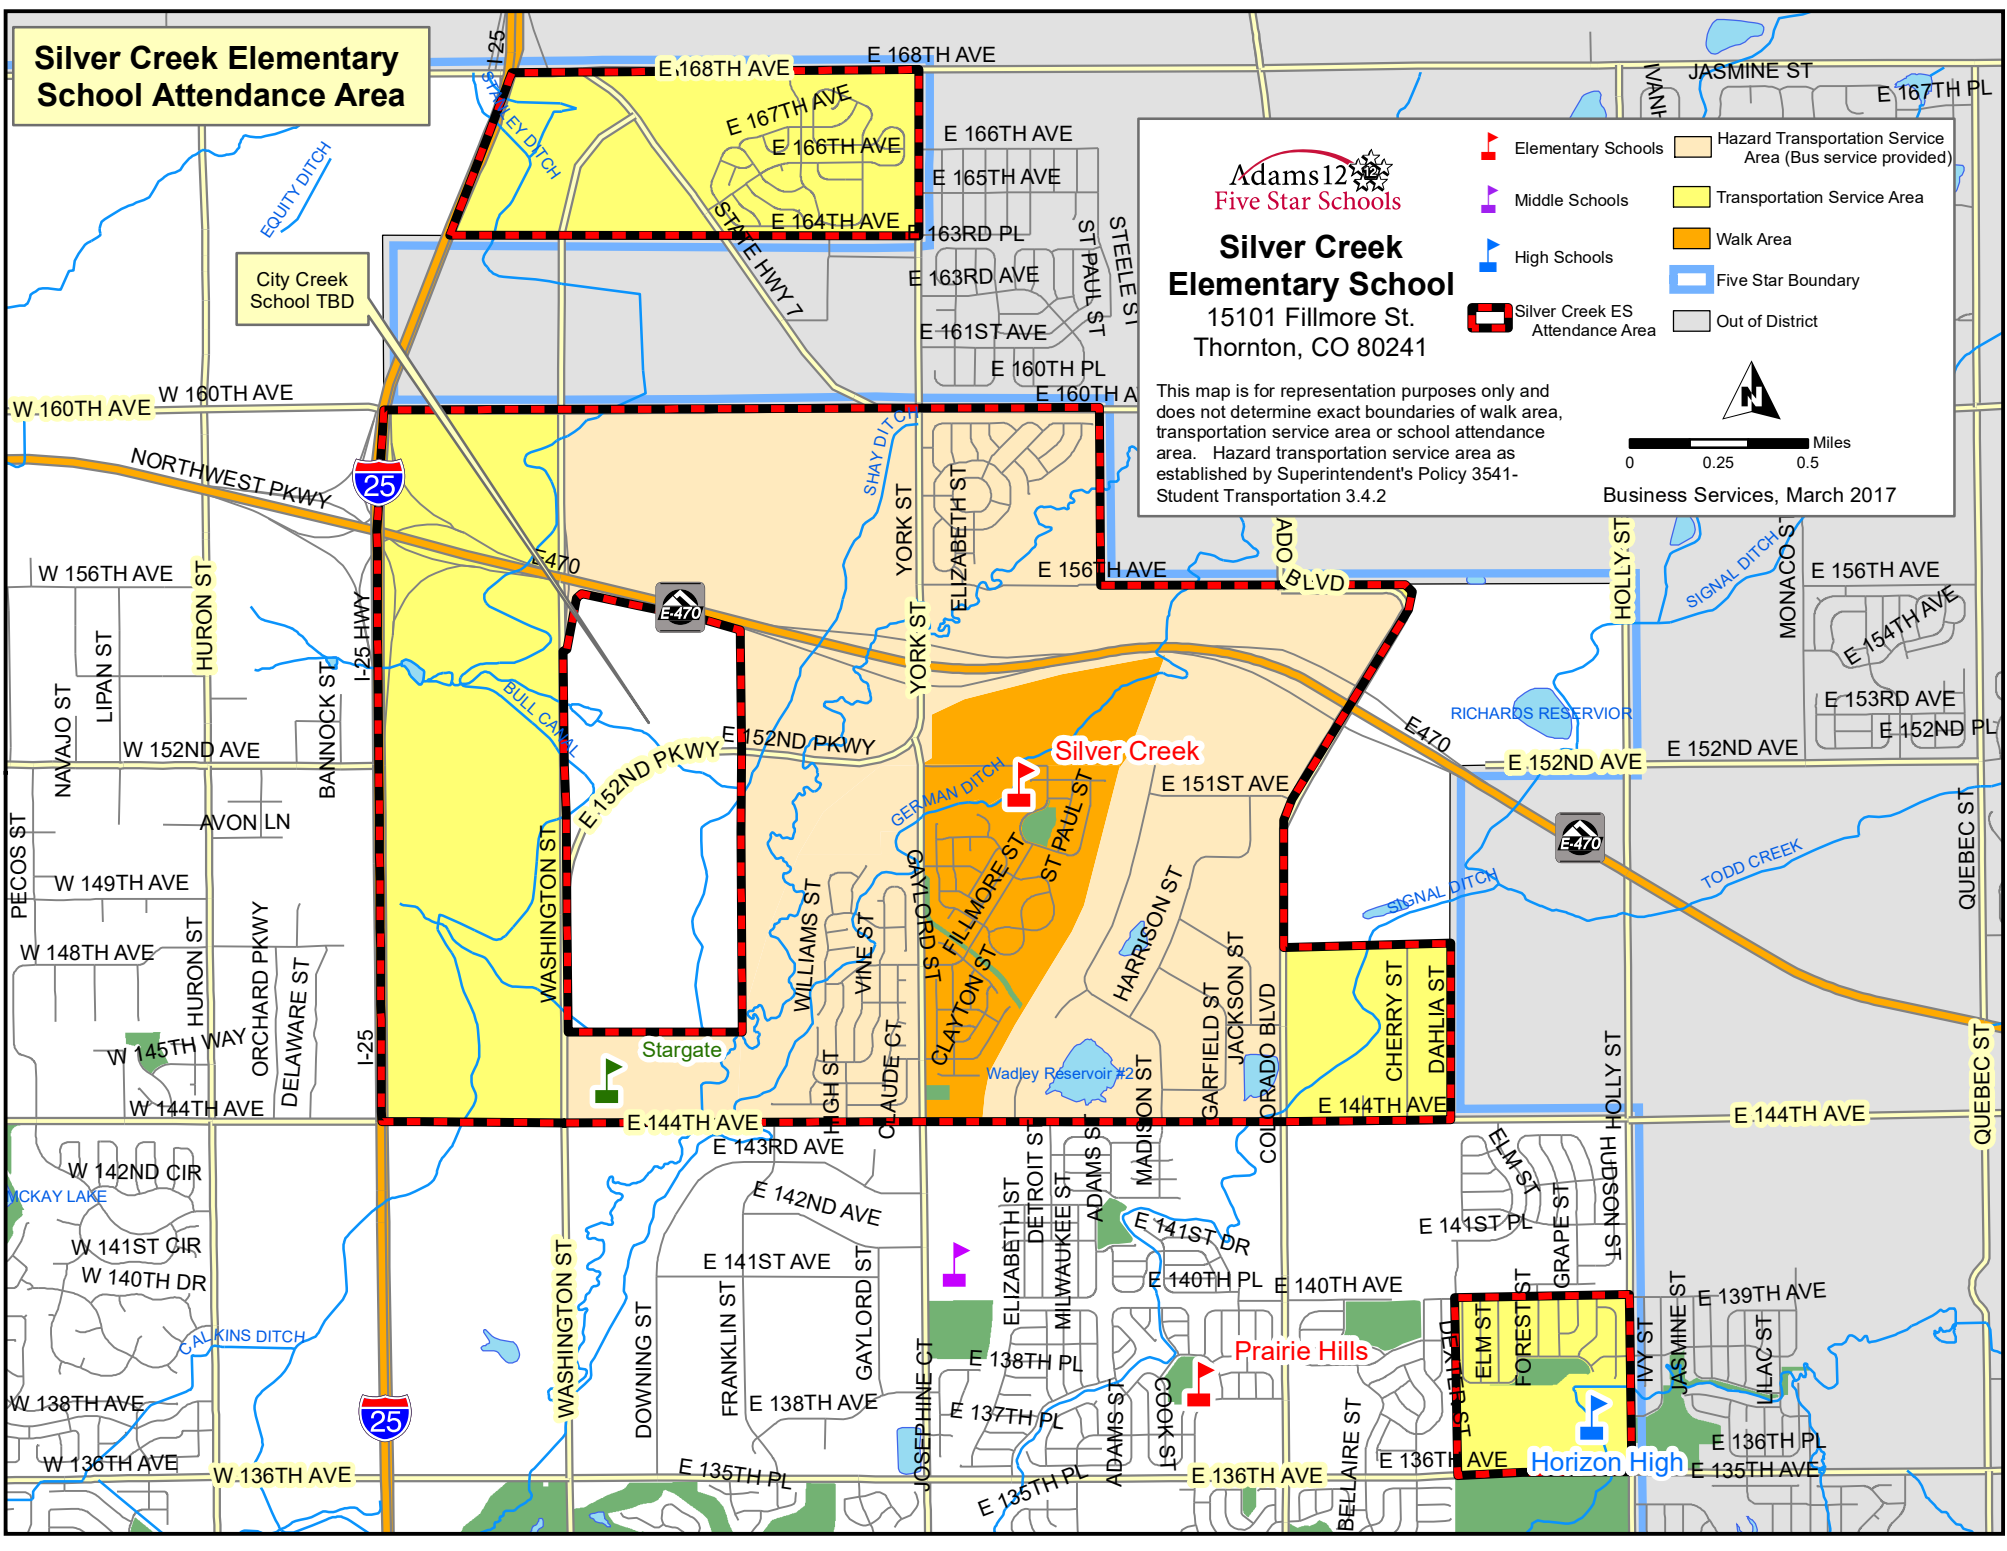

Silver Creek Elementary School Attendance Area

City Creek School TBD

Adams12 Five Star Schools

Silver Creek Elementary School

15101 Fillmore St.
Thornton, CO 80241

- Elementary Schools
- Middle Schools
- High Schools
- Silver Creek ES Attendance Area
- Hazard Transportation Service Area (Bus service provided)
- Transportation Service Area
- Walk Area
- Five Star Boundary
- Out of District

This map is for representation purposes only and does not determine exact boundaries of walk area, transportation service area or school attendance area. Hazard transportation service area as established by Superintendent's Policy 3541-Student Transportation 3.4.2