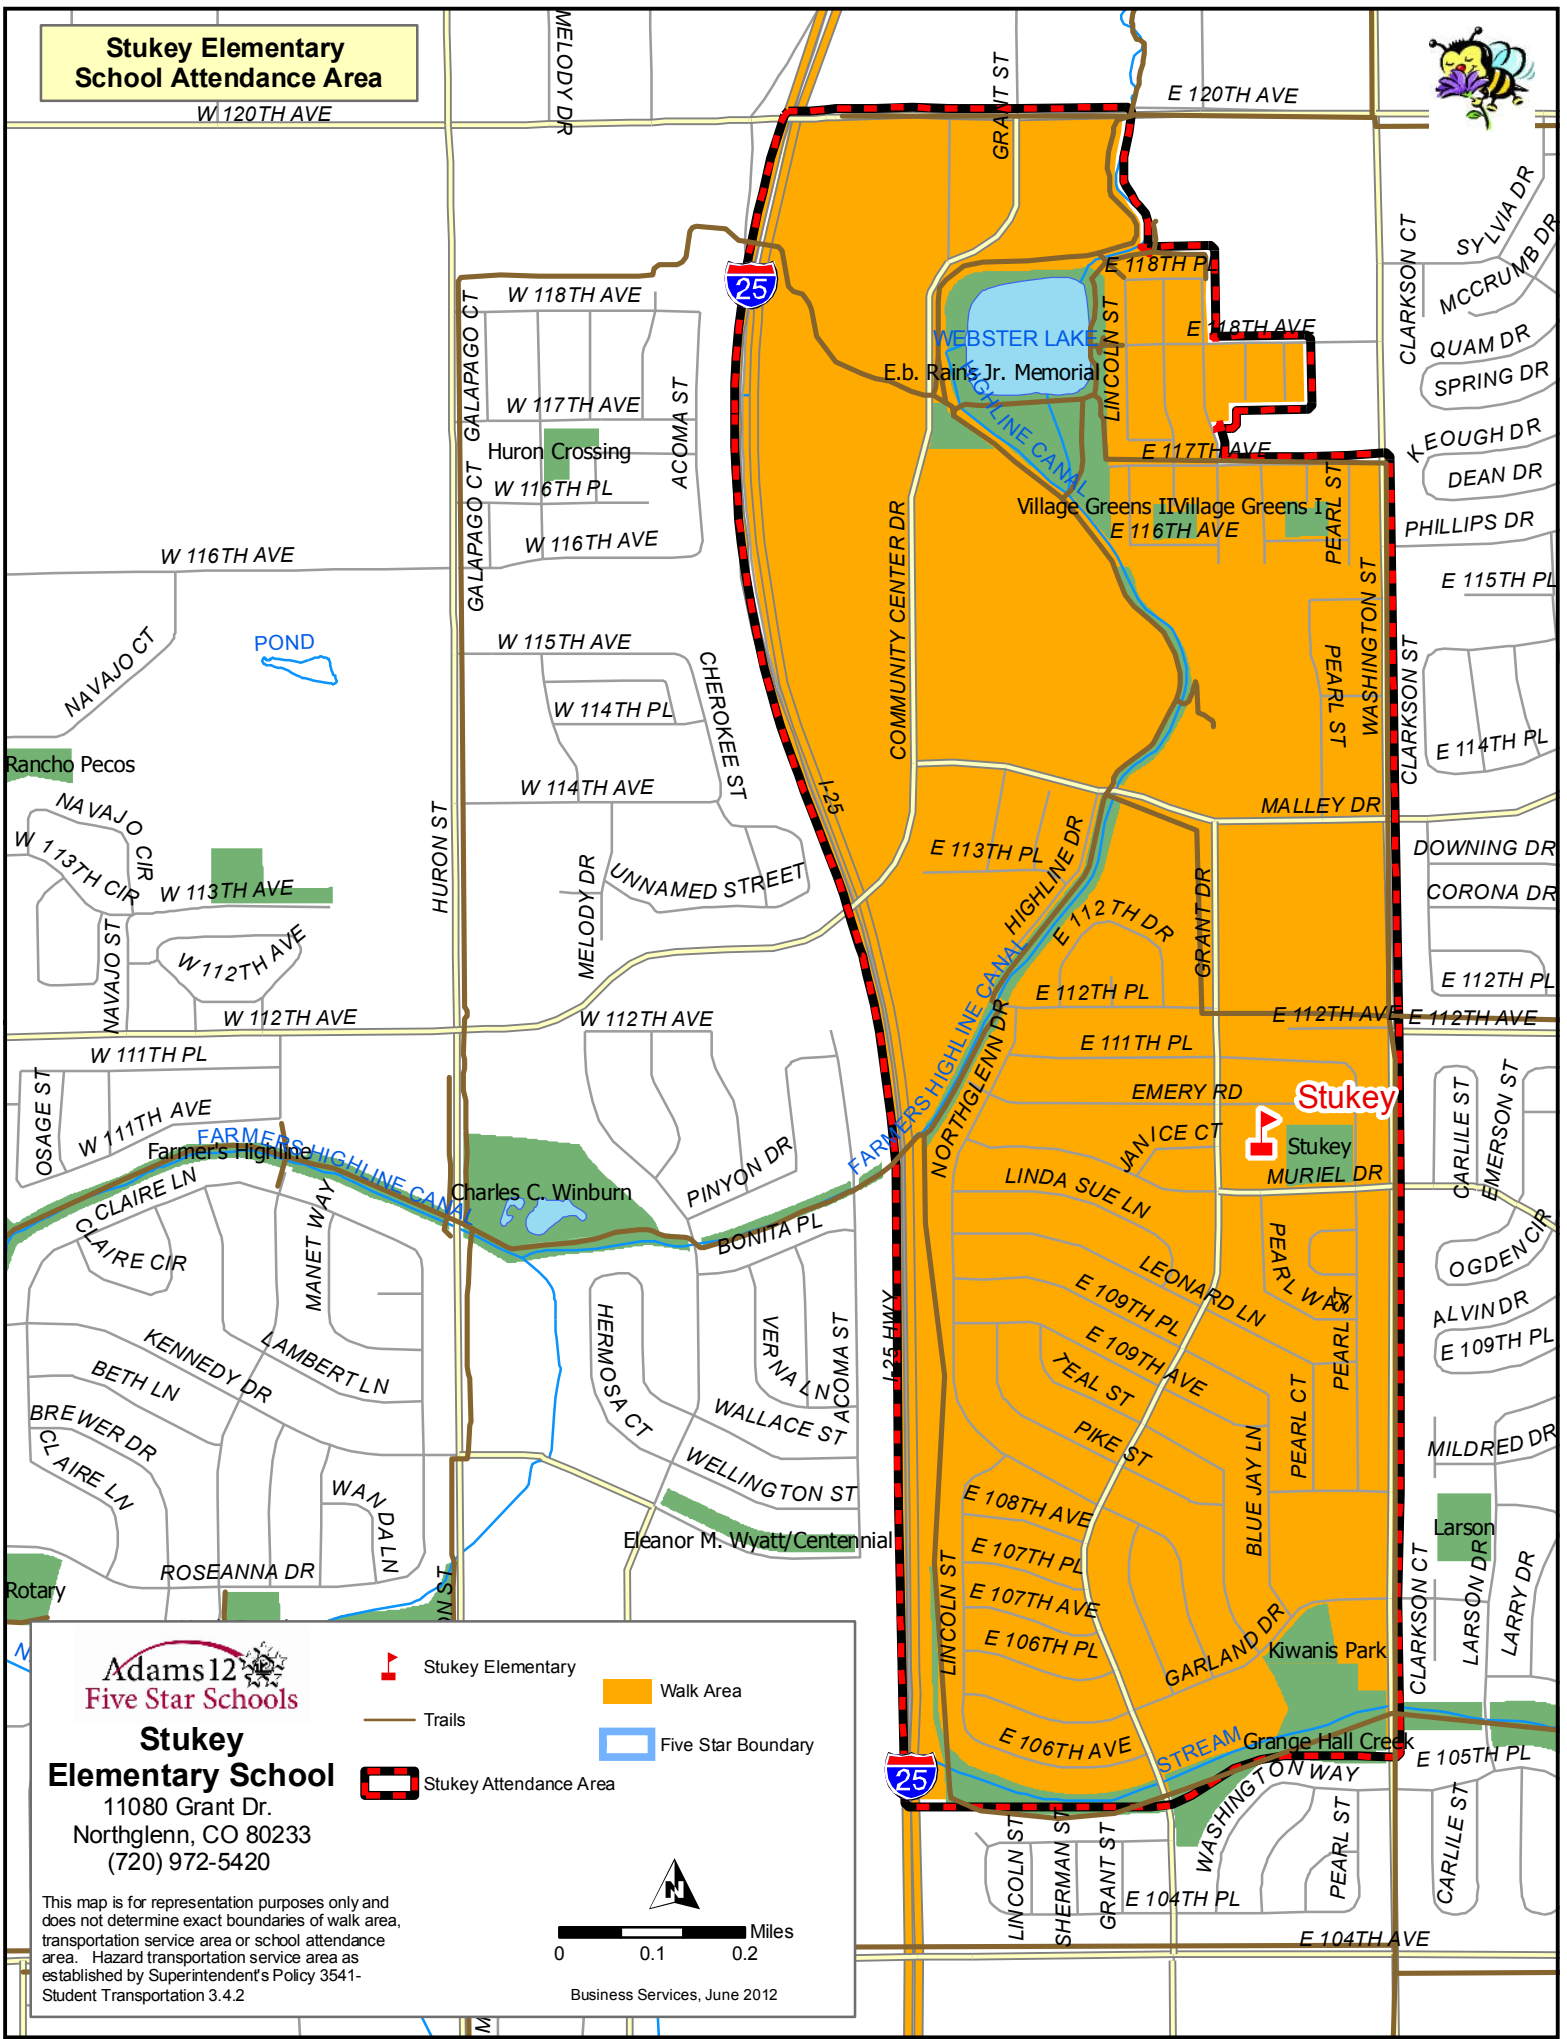

# Stukey Elementary School Attendance Area

**Adams 12**  
**Five Star Schools**  
**Stukey Elementary School**  
 11080 Grant Dr.  
 Northglenn, CO 80233  
 (720) 972-5420

- Stukey Elementary
- Walk Area
- Trails
- Five Star Boundary
- Stukey Attendance Area

This map is for representation purposes only and does not determine exact boundaries of walk area, transportation service area or school attendance area. Hazard transportation service area as established by Superintendent's Policy 3541-Student Transportation 3.4.2