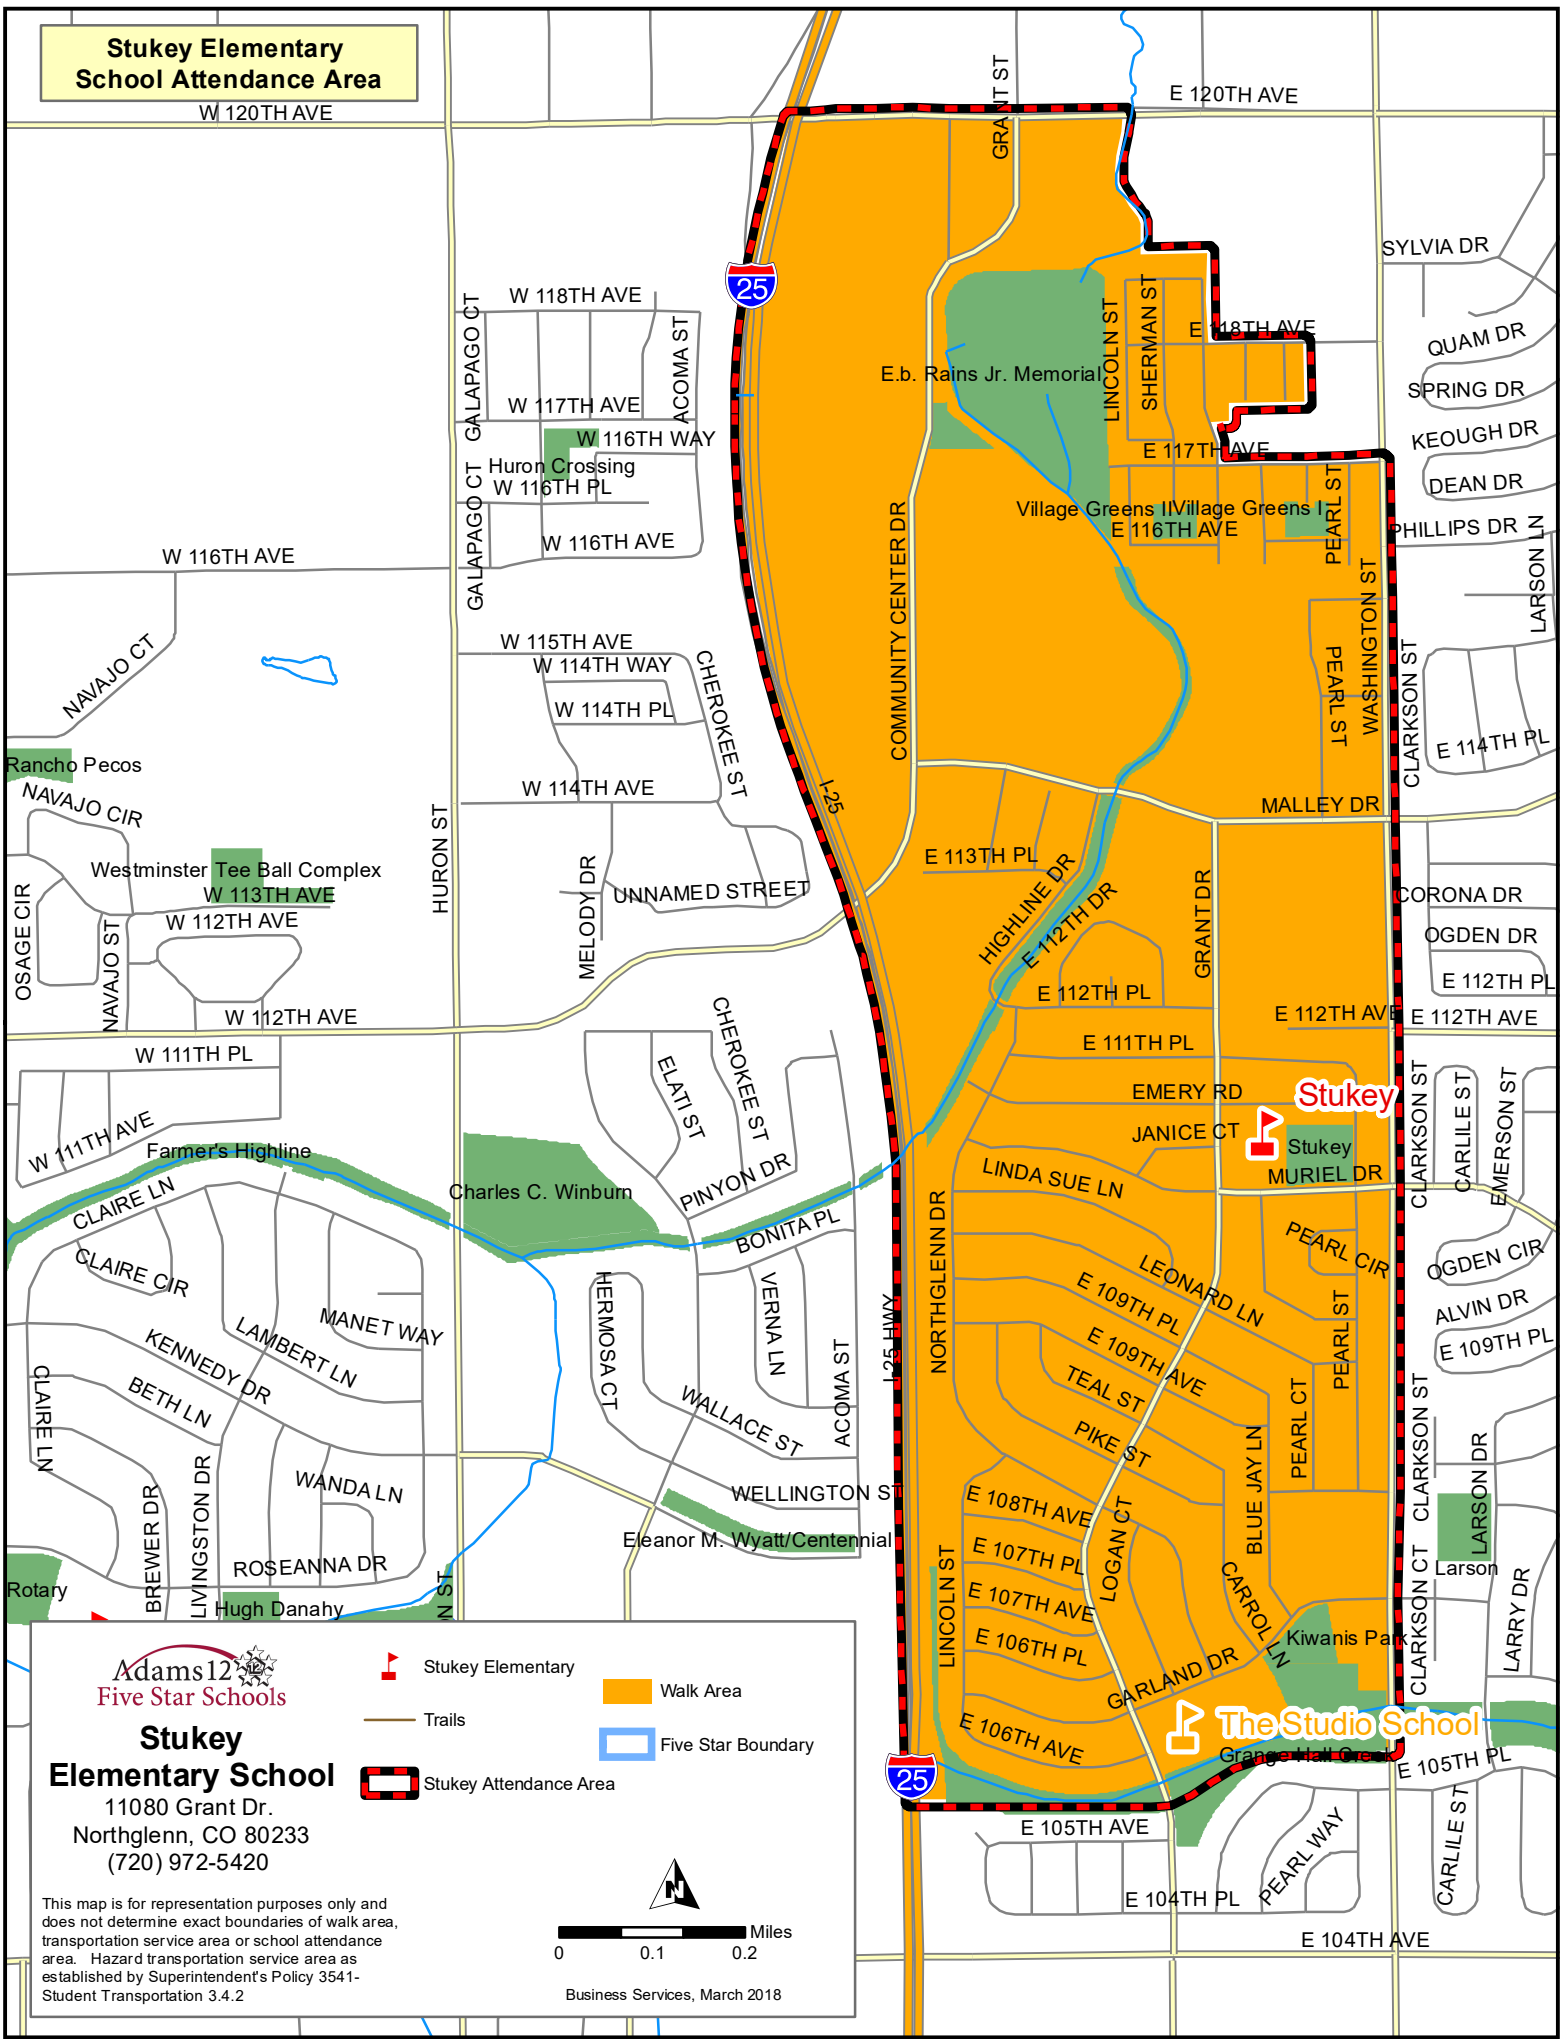

Stukey Elementary School Attendance Area

Adams 12 Five Star Schools
Stukey Elementary School
 11080 Grant Dr.
 Northglenn, CO 80233
 (720) 972-5420

-  Stukey Elementary
-  Walk Area
-  Trails
-  Five Star Boundary
-  Stukey Attendance Area

This map is for representation purposes only and does not determine exact boundaries of walk area, transportation service area or school attendance area. Hazard transportation service area as established by Superintendent's Policy 3541-Student Transportation 3.4.2