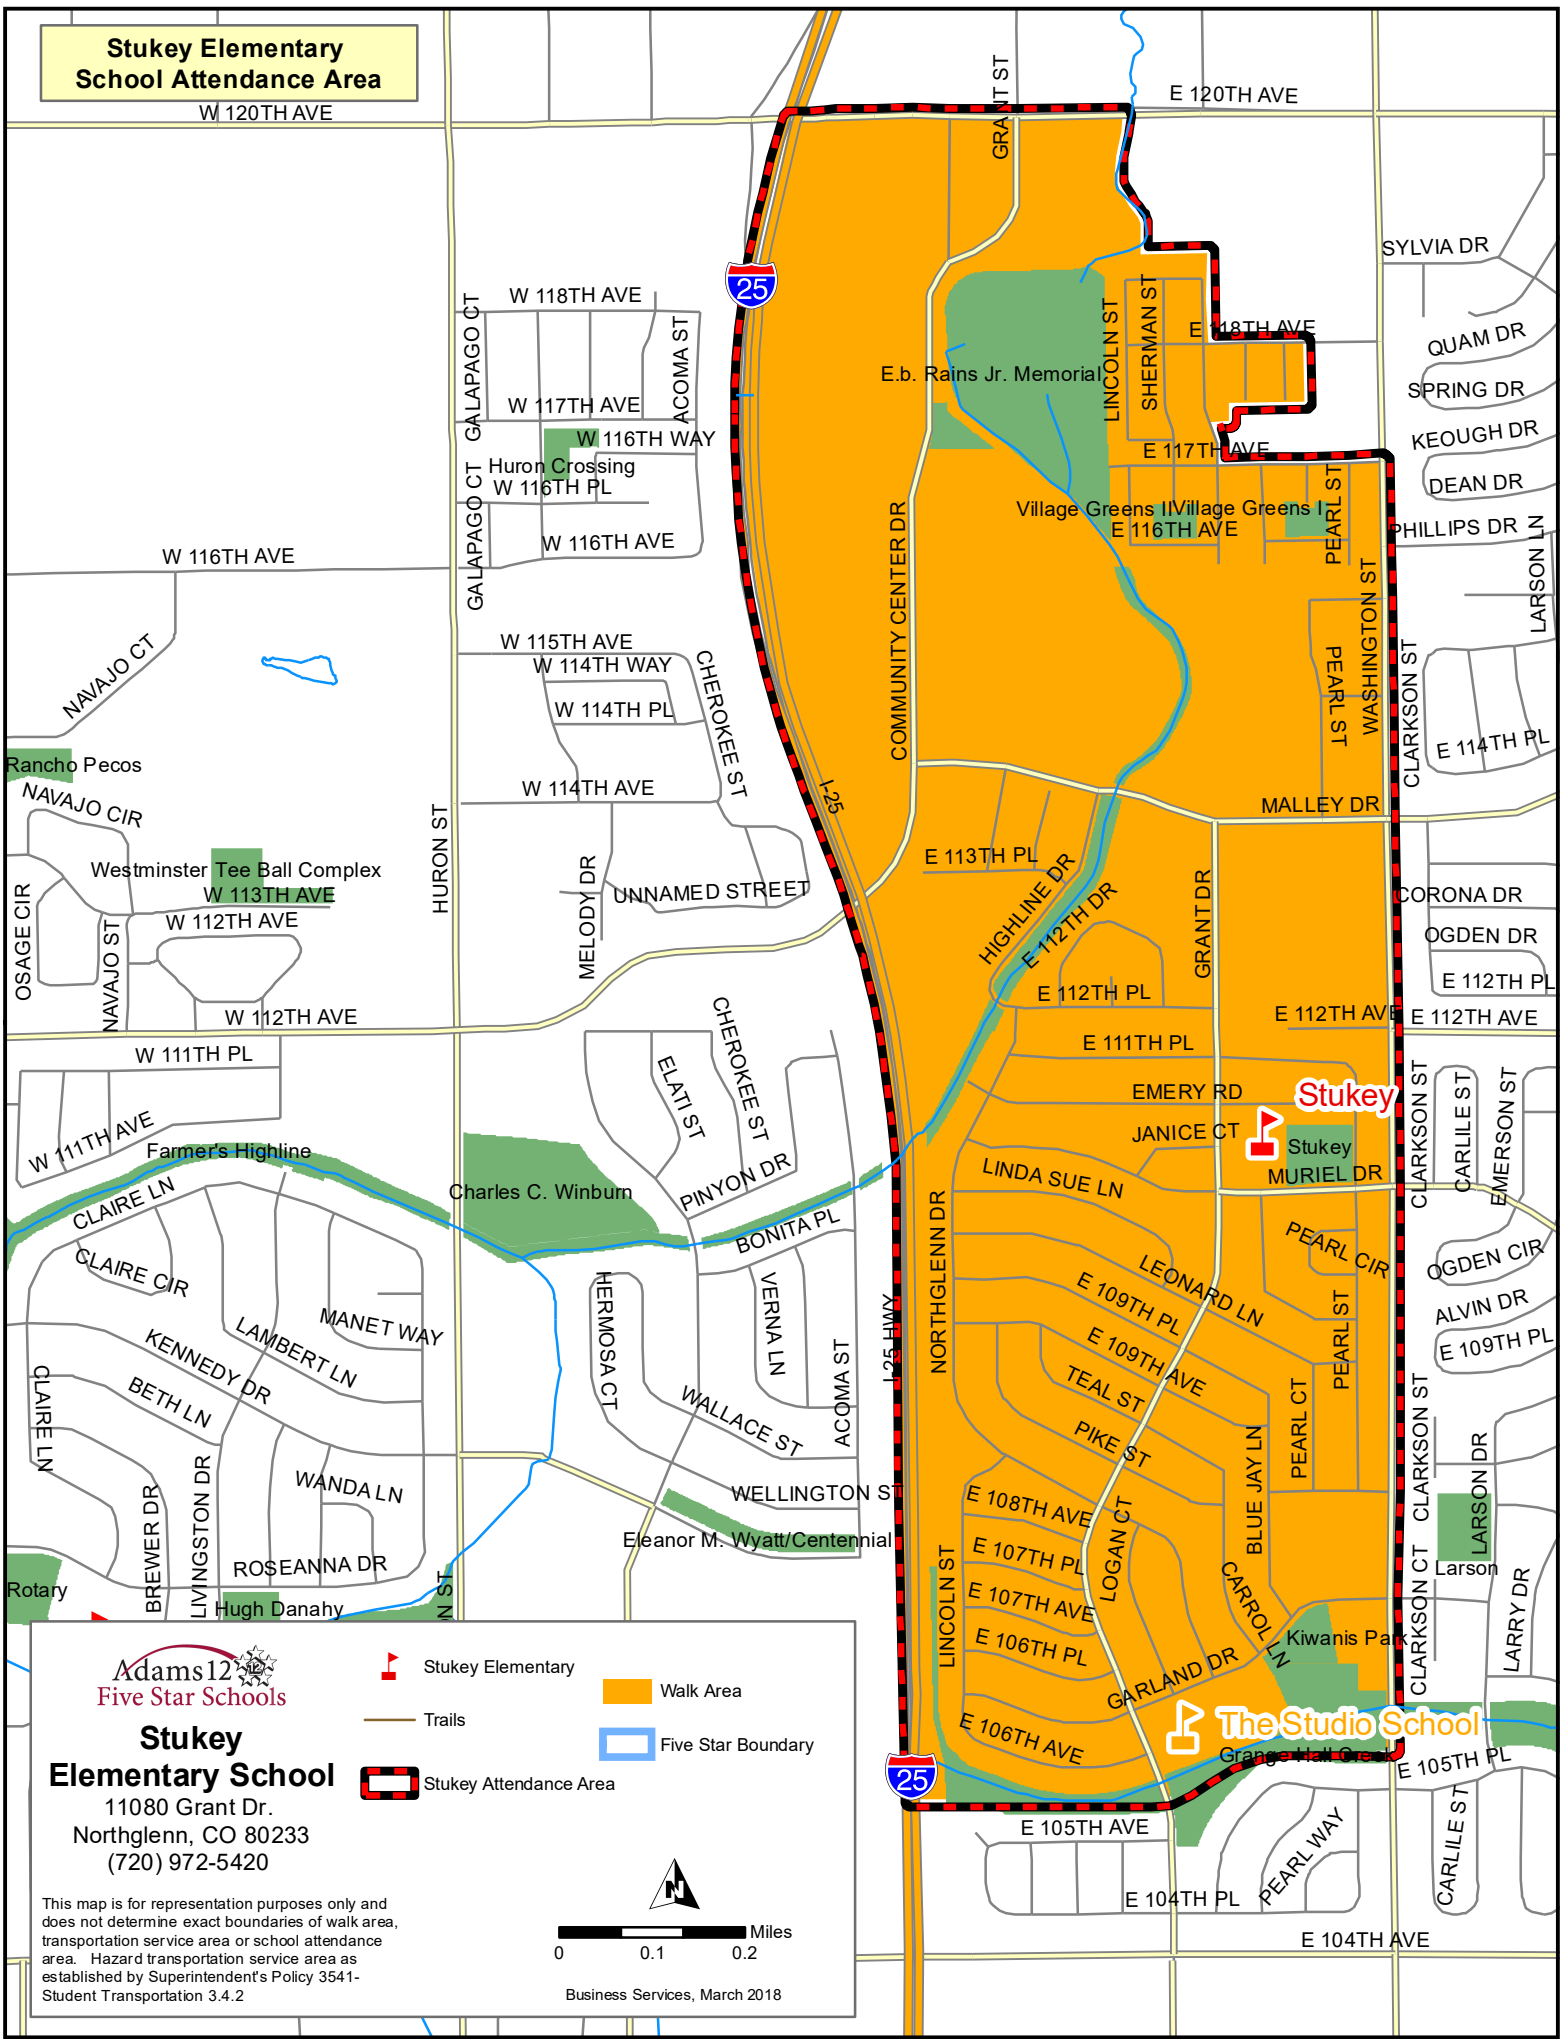

**Stukey Elementary School Attendance Area**

**Adams 12**  
**Five Star Schools**

**Stukey Elementary School**  
 11080 Grant Dr.  
 Northglenn, CO 80233  
 (720) 972-5420

-  Stukey Elementary
-  Walk Area
-  Trails
-  Five Star Boundary
-  Stukey Attendance Area

This map is for representation purposes only and does not determine exact boundaries of walk area, transportation service area or school attendance area. Hazard transportation service area as established by Superintendent's Policy 3541-Student Transportation 3.4.2

**The Studio School**  
 Grange Hall Creek