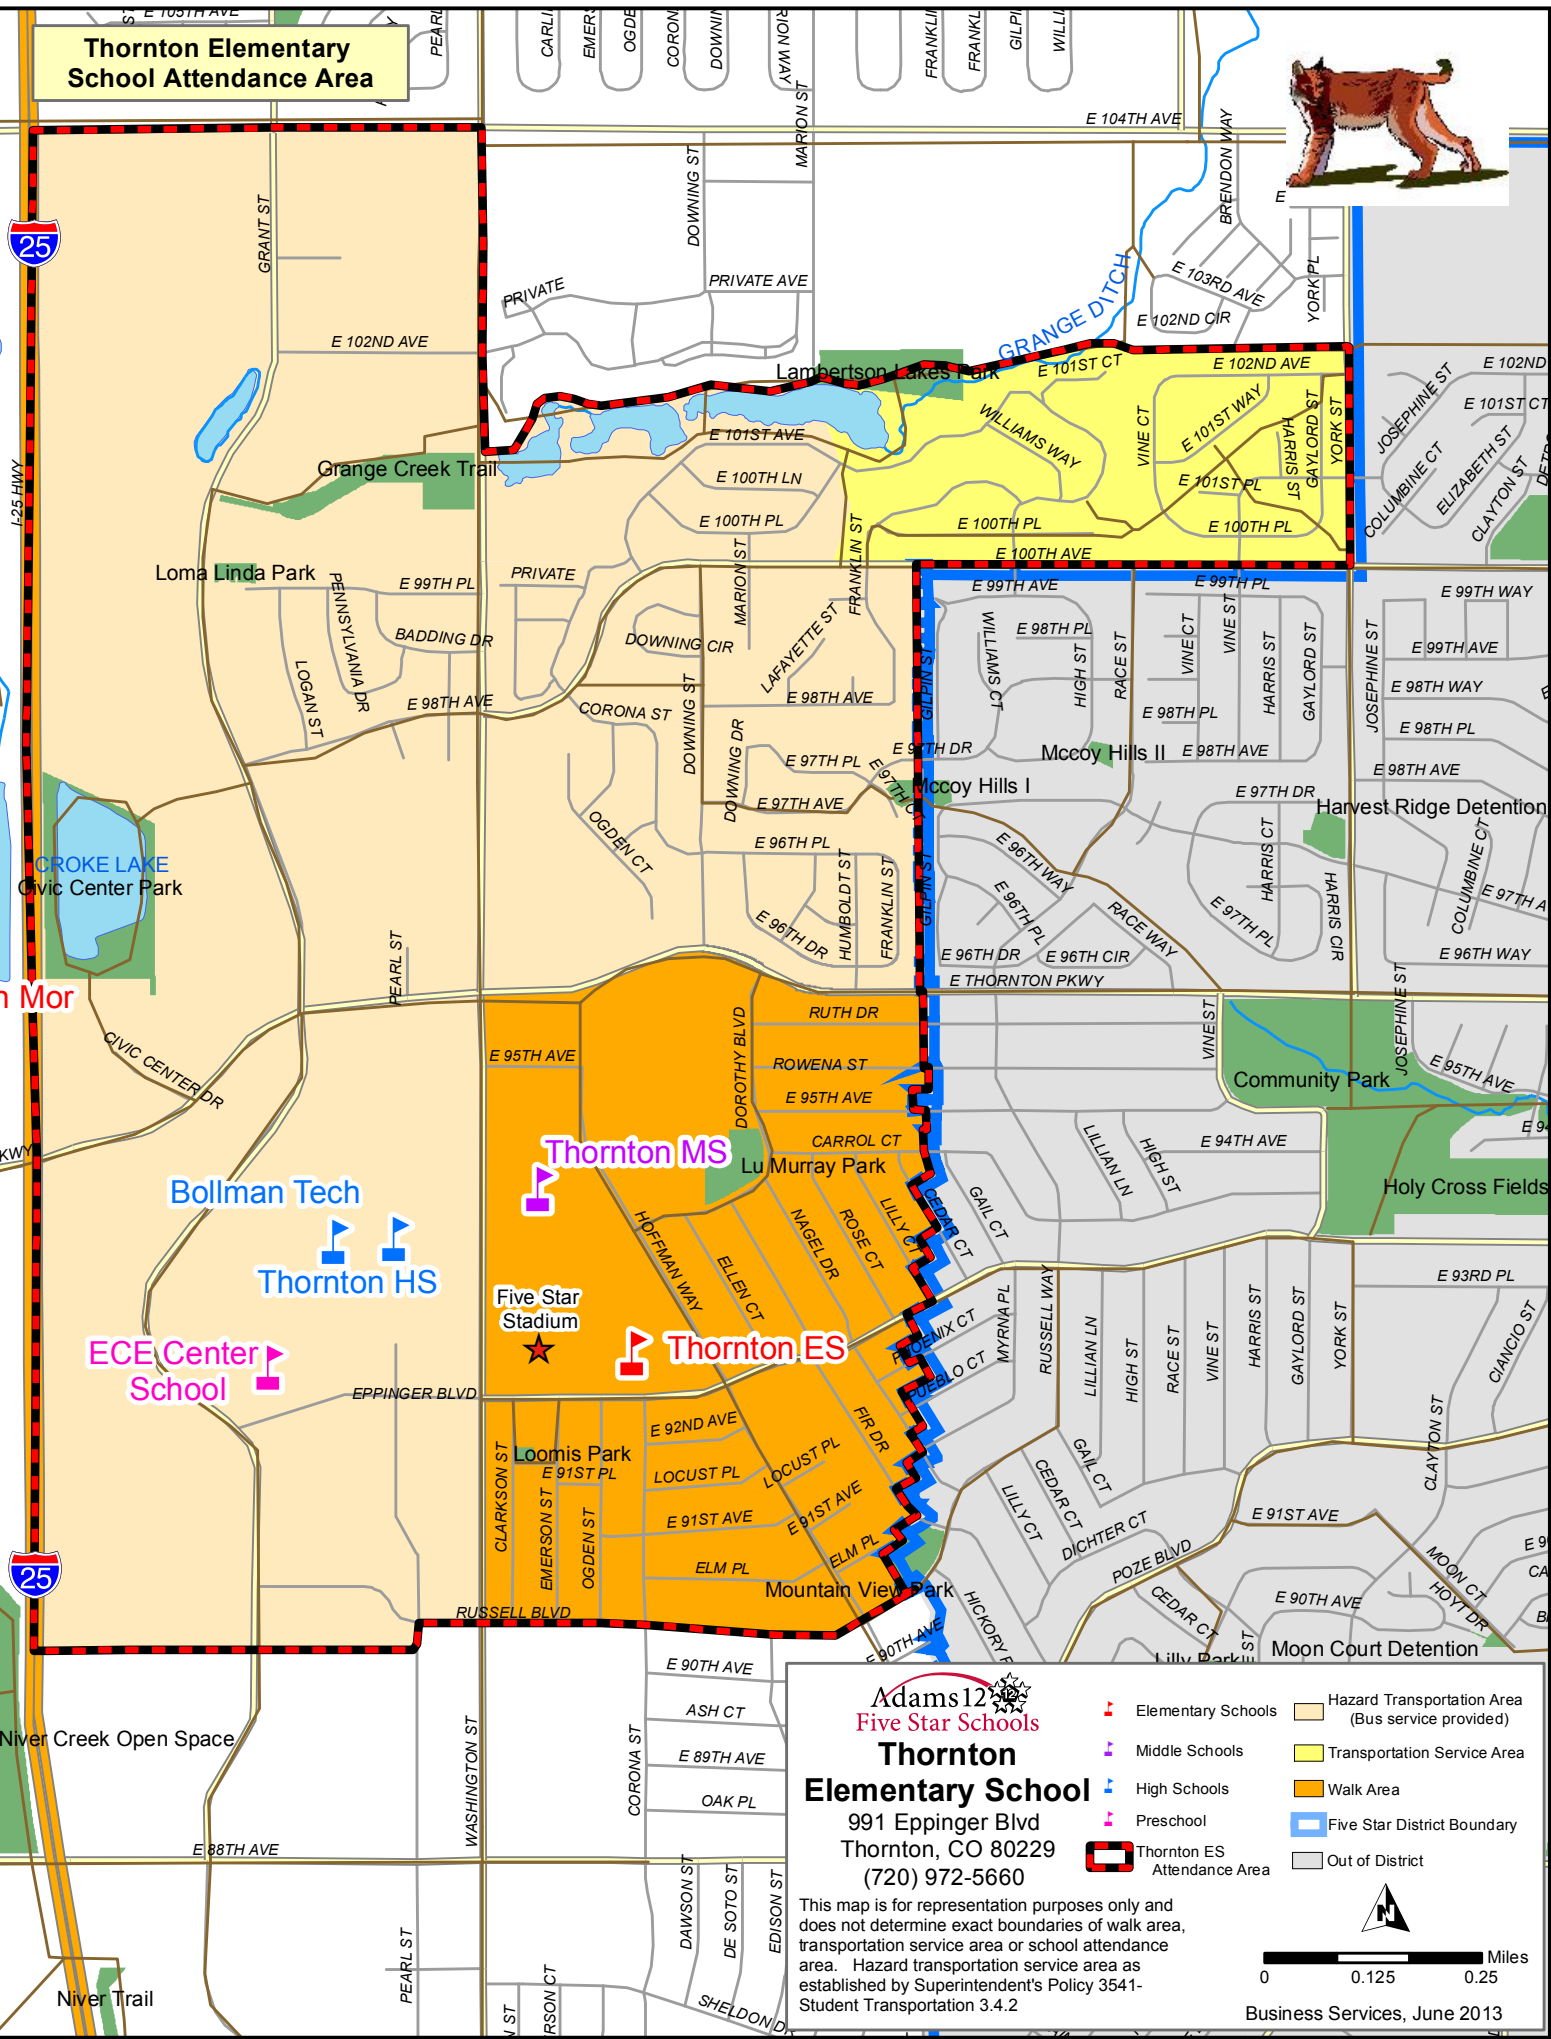

Thornton Elementary School Attendance Area

Thornton Elementary School
 991 Eppinger Blvd
 Thornton, CO 80229
 (720) 972-5660

| | | | |
|--|-----------------------------|--|---|
| | Elementary Schools | | Hazard Transportation Area (Bus service provided) |
| | Middle Schools | | Transportation Service Area |
| | High Schools | | Walk Area |
| | Preschool | | Five Star District Boundary |
| | Thornton ES Attendance Area | | Out of District |

This map is for representation purposes only and does not determine exact boundaries of walk area, transportation service area or school attendance area. Hazard transportation service area as established by Superintendent's Policy 3541-Student Transportation 3.4.2

0 0.125 0.25 Miles
 Business Services, June 2013