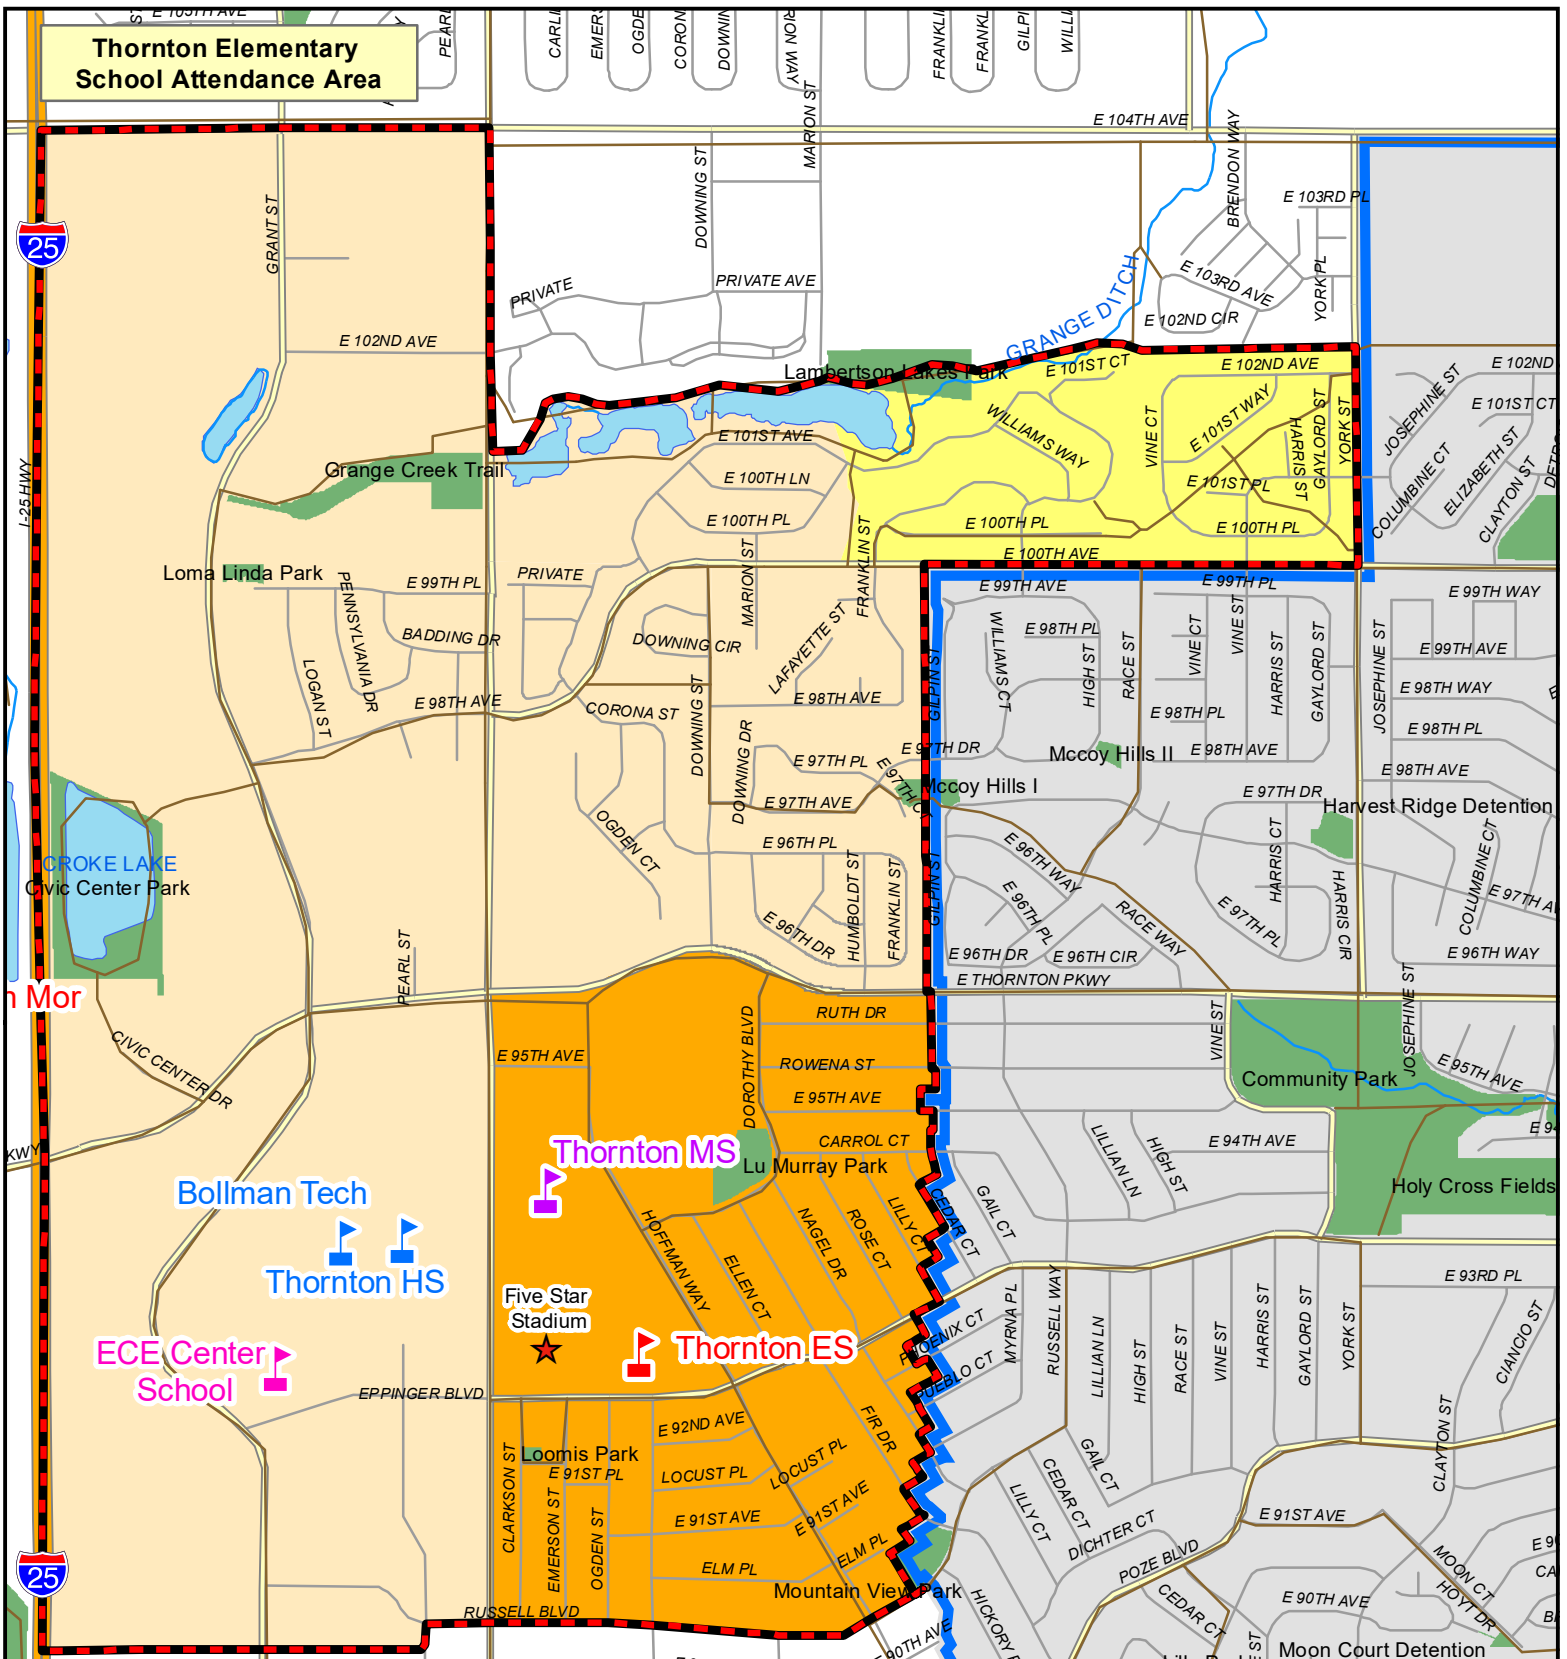

Thornton Elementary School Attendance Area

Thornton Elementary School
 991 Eppinger Blvd
 Thornton, CO 80229
 (720) 972-5660

	Elementary Schools		Hazard Transportation Area (Bus service provided)
	Middle Schools		Transportation Service Area
	High Schools		Walk Area
	Preschool		Five Star District Boundary
	Thornton ES Attendance Area		Out of District

This map is for representation purposes only and does not determine exact boundaries of walk area, transportation service area or school attendance area. Hazard transportation service area as established by Superintendent's Policy 3541-Student Transportation 3.4.2

0 0.125 0.25 Miles
 Business Services, March 2018