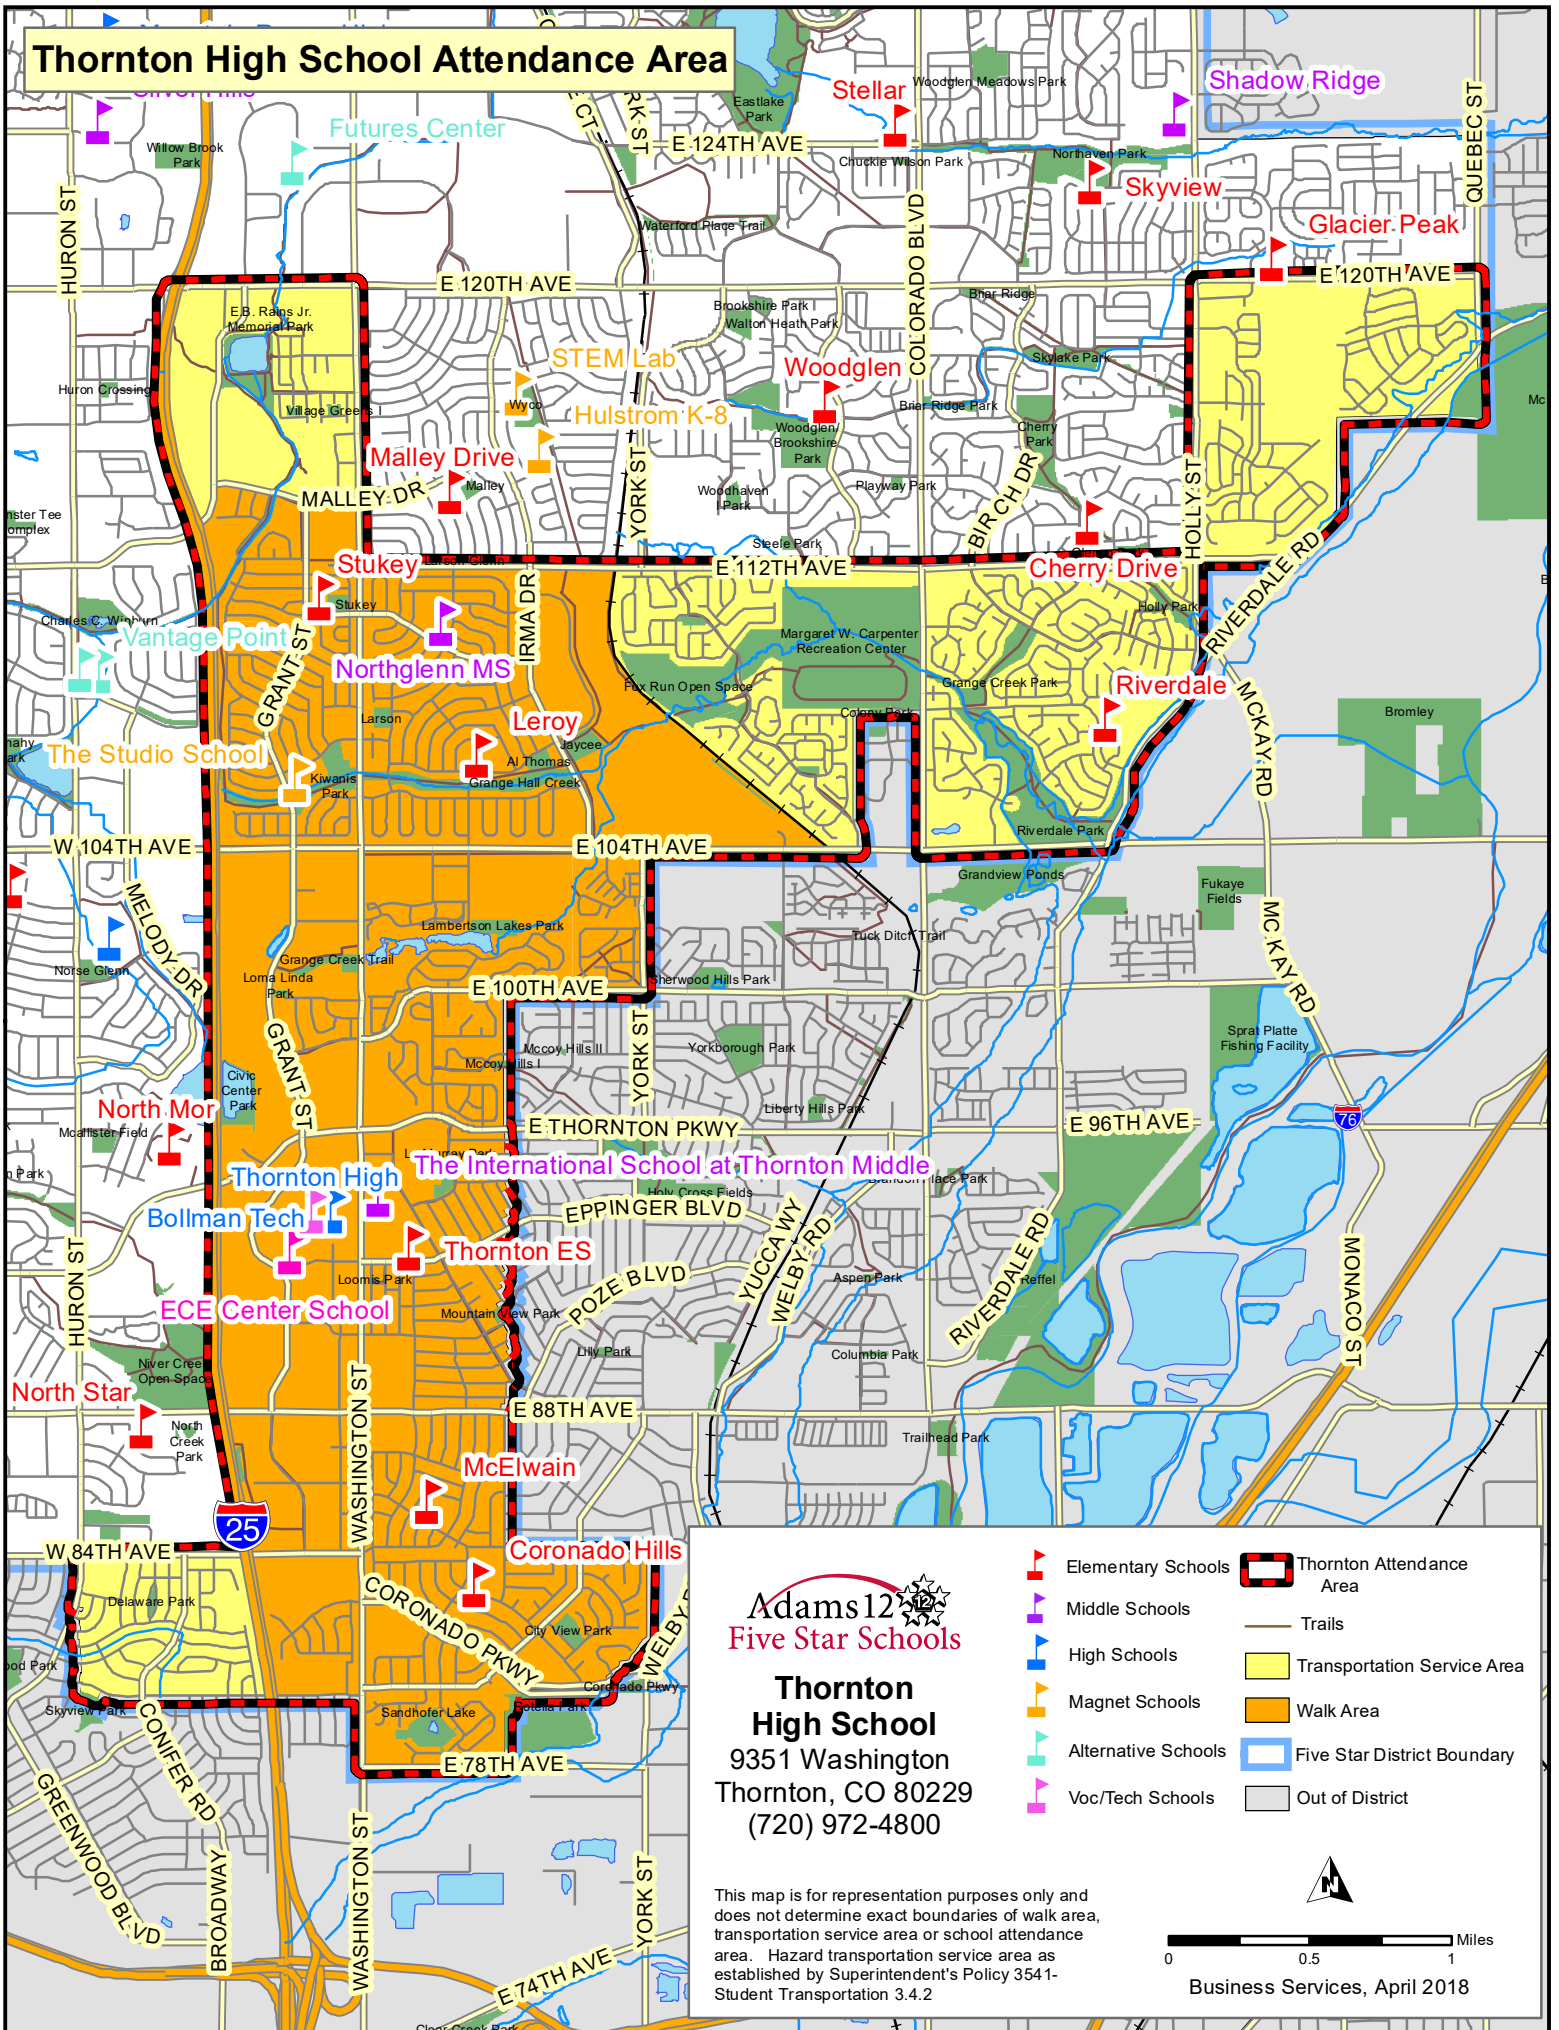

Thornton High School Attendance Area

Thornton High School
 9351 Washington
 Thornton, CO 80229
 (720) 972-4800

-  Elementary Schools
-  Middle Schools
-  High Schools
-  Magnet Schools
-  Alternative Schools
-  Voc/Tech Schools
-  Thornton Attendance Area
-  Trails
-  Transportation Service Area
-  Walk Area
-  Five Star District Boundary
-  Out of District

This map is for representation purposes only and does not determine exact boundaries of walk area, transportation service area or school attendance area. Hazard transportation service area as established by Superintendent's Policy 3541-Student Transportation 3.4.2