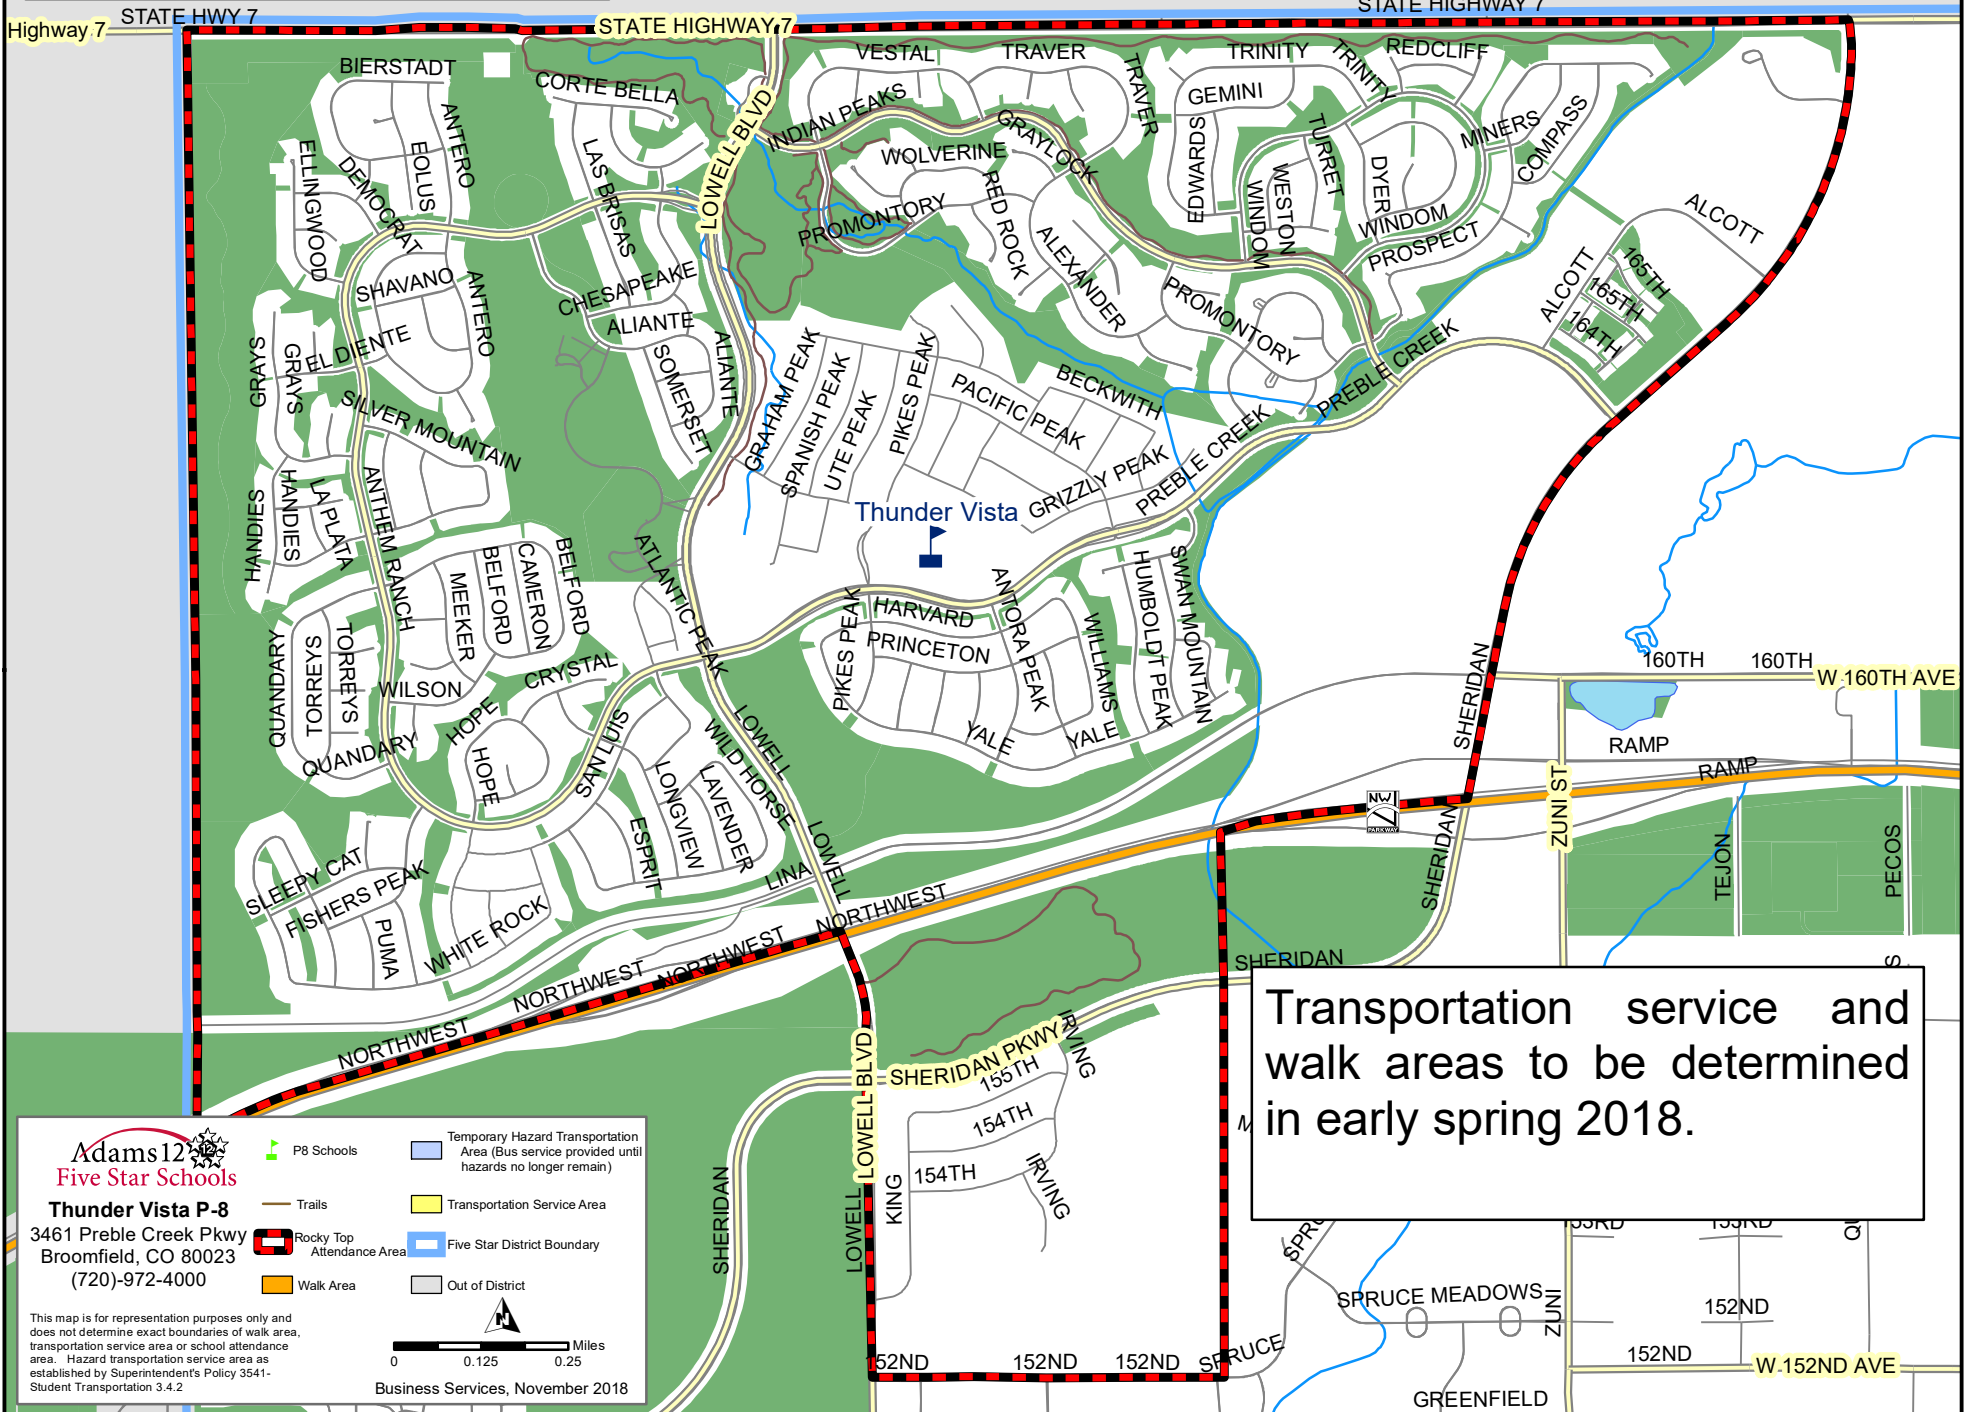

Thunder Vista P-8 Attendance Area

Transportation service and walk areas to be determined in early spring 2018.

Adams 12 Five Star Schools
Thunder Vista P-8
 3461 Preble Creek Pkwy
 Broomfield, CO 80023
 (720)-972-4000

P8 Schools	Temporary Hazardous Transportation Area (Bus service provided until hazards no longer remain)
Trails	Transportation Service Area
Rocky Top Attendance Area	Five Star District Boundary
Walk Area	Out of District

This map is for representation purposes only and does not determine exact boundaries of walk area, transportation service area or school attendance area. Hazard transportation service area as established by Superintendent's Policy 3541-Student Transportation 3.4.2