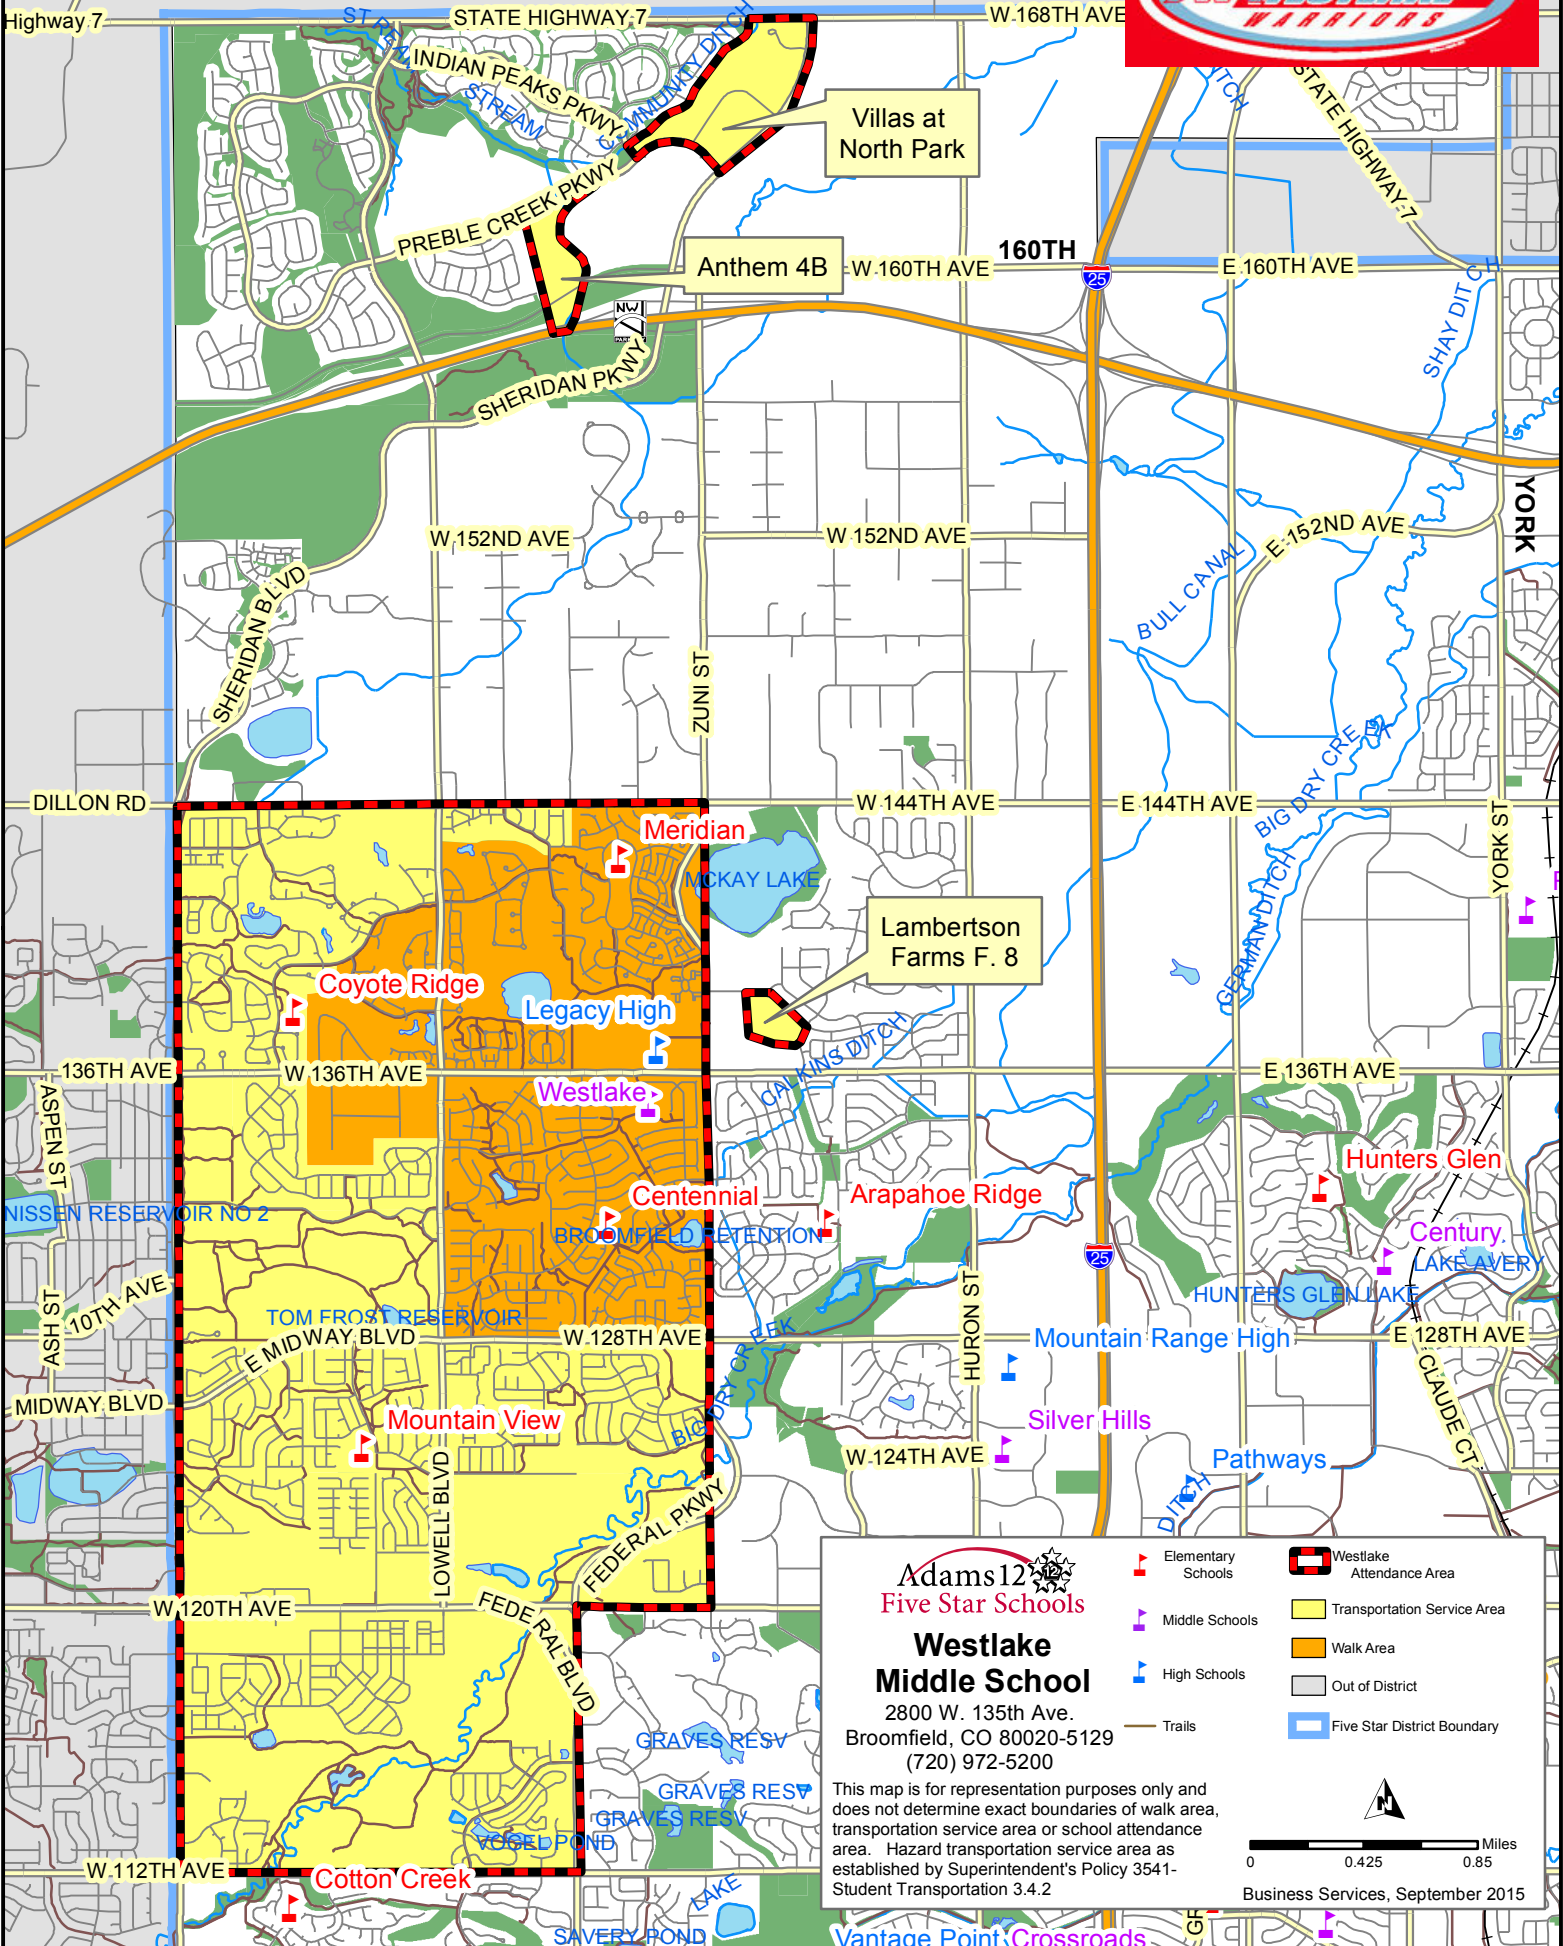

**Westlake Middle School Attendance Area**

**Adams 12**  
**Five Star Schools**  
**Westlake Middle School**  
 2800 W. 135th Ave.  
 Broomfield, CO 80020-5129  
 (720) 972-5200

- Elementary Schools
- Middle Schools
- High Schools
- Trails
- Westlake Attendance Area
- Transportation Service Area
- Walk Area
- Out of District
- Five Star District Boundary

This map is for representation purposes only and does not determine exact boundaries of walk area, transportation service area or school attendance area. Hazard transportation service area as established by Superintendent's Policy 3541-Student Transportation 3.4.2

Business Services, September 2015

0 0.425 0.85 Miles