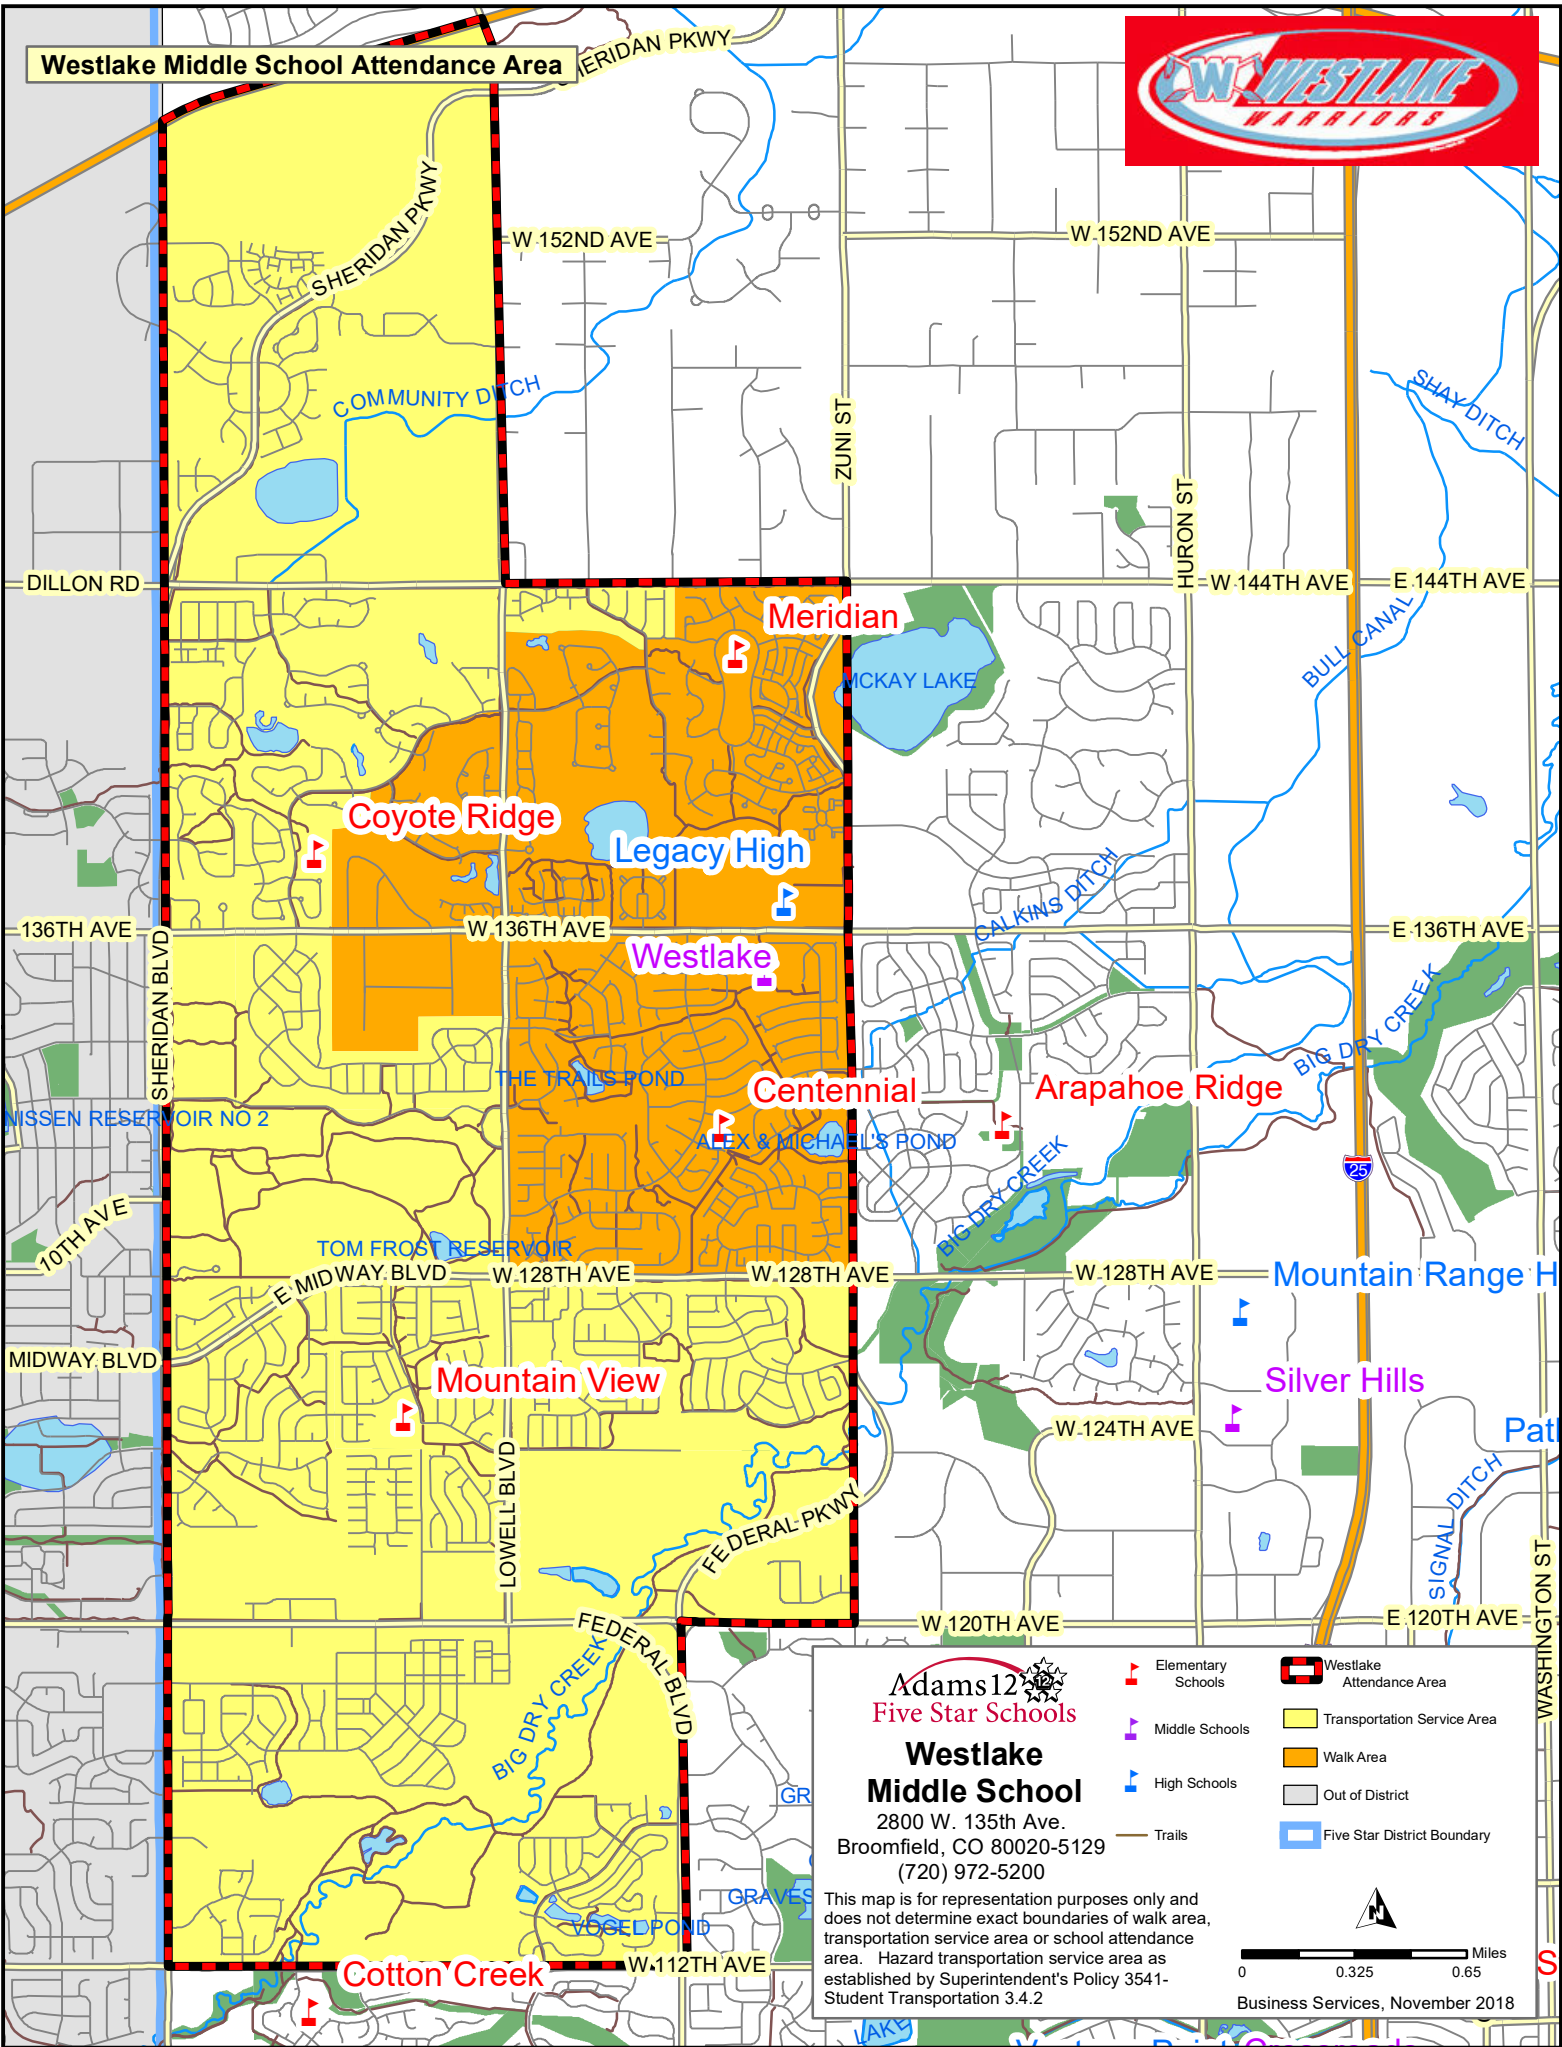

Westlake Middle School Attendance Area

Adams 12
Five Star Schools
Westlake Middle School
 2800 W. 135th Ave.
 Broomfield, CO 80020-5129
 (720) 972-5200

- Elementary Schools
- Middle Schools
- High Schools
- Trails
- Westlake Attendance Area
- Transportation Service Area
- Walk Area
- Out of District
- Five Star District Boundary

This map is for representation purposes only and does not determine exact boundaries of walk area, transportation service area or school attendance area. Hazard transportation service area as established by Superintendent's Policy 3541-Student Transportation 3.4.2