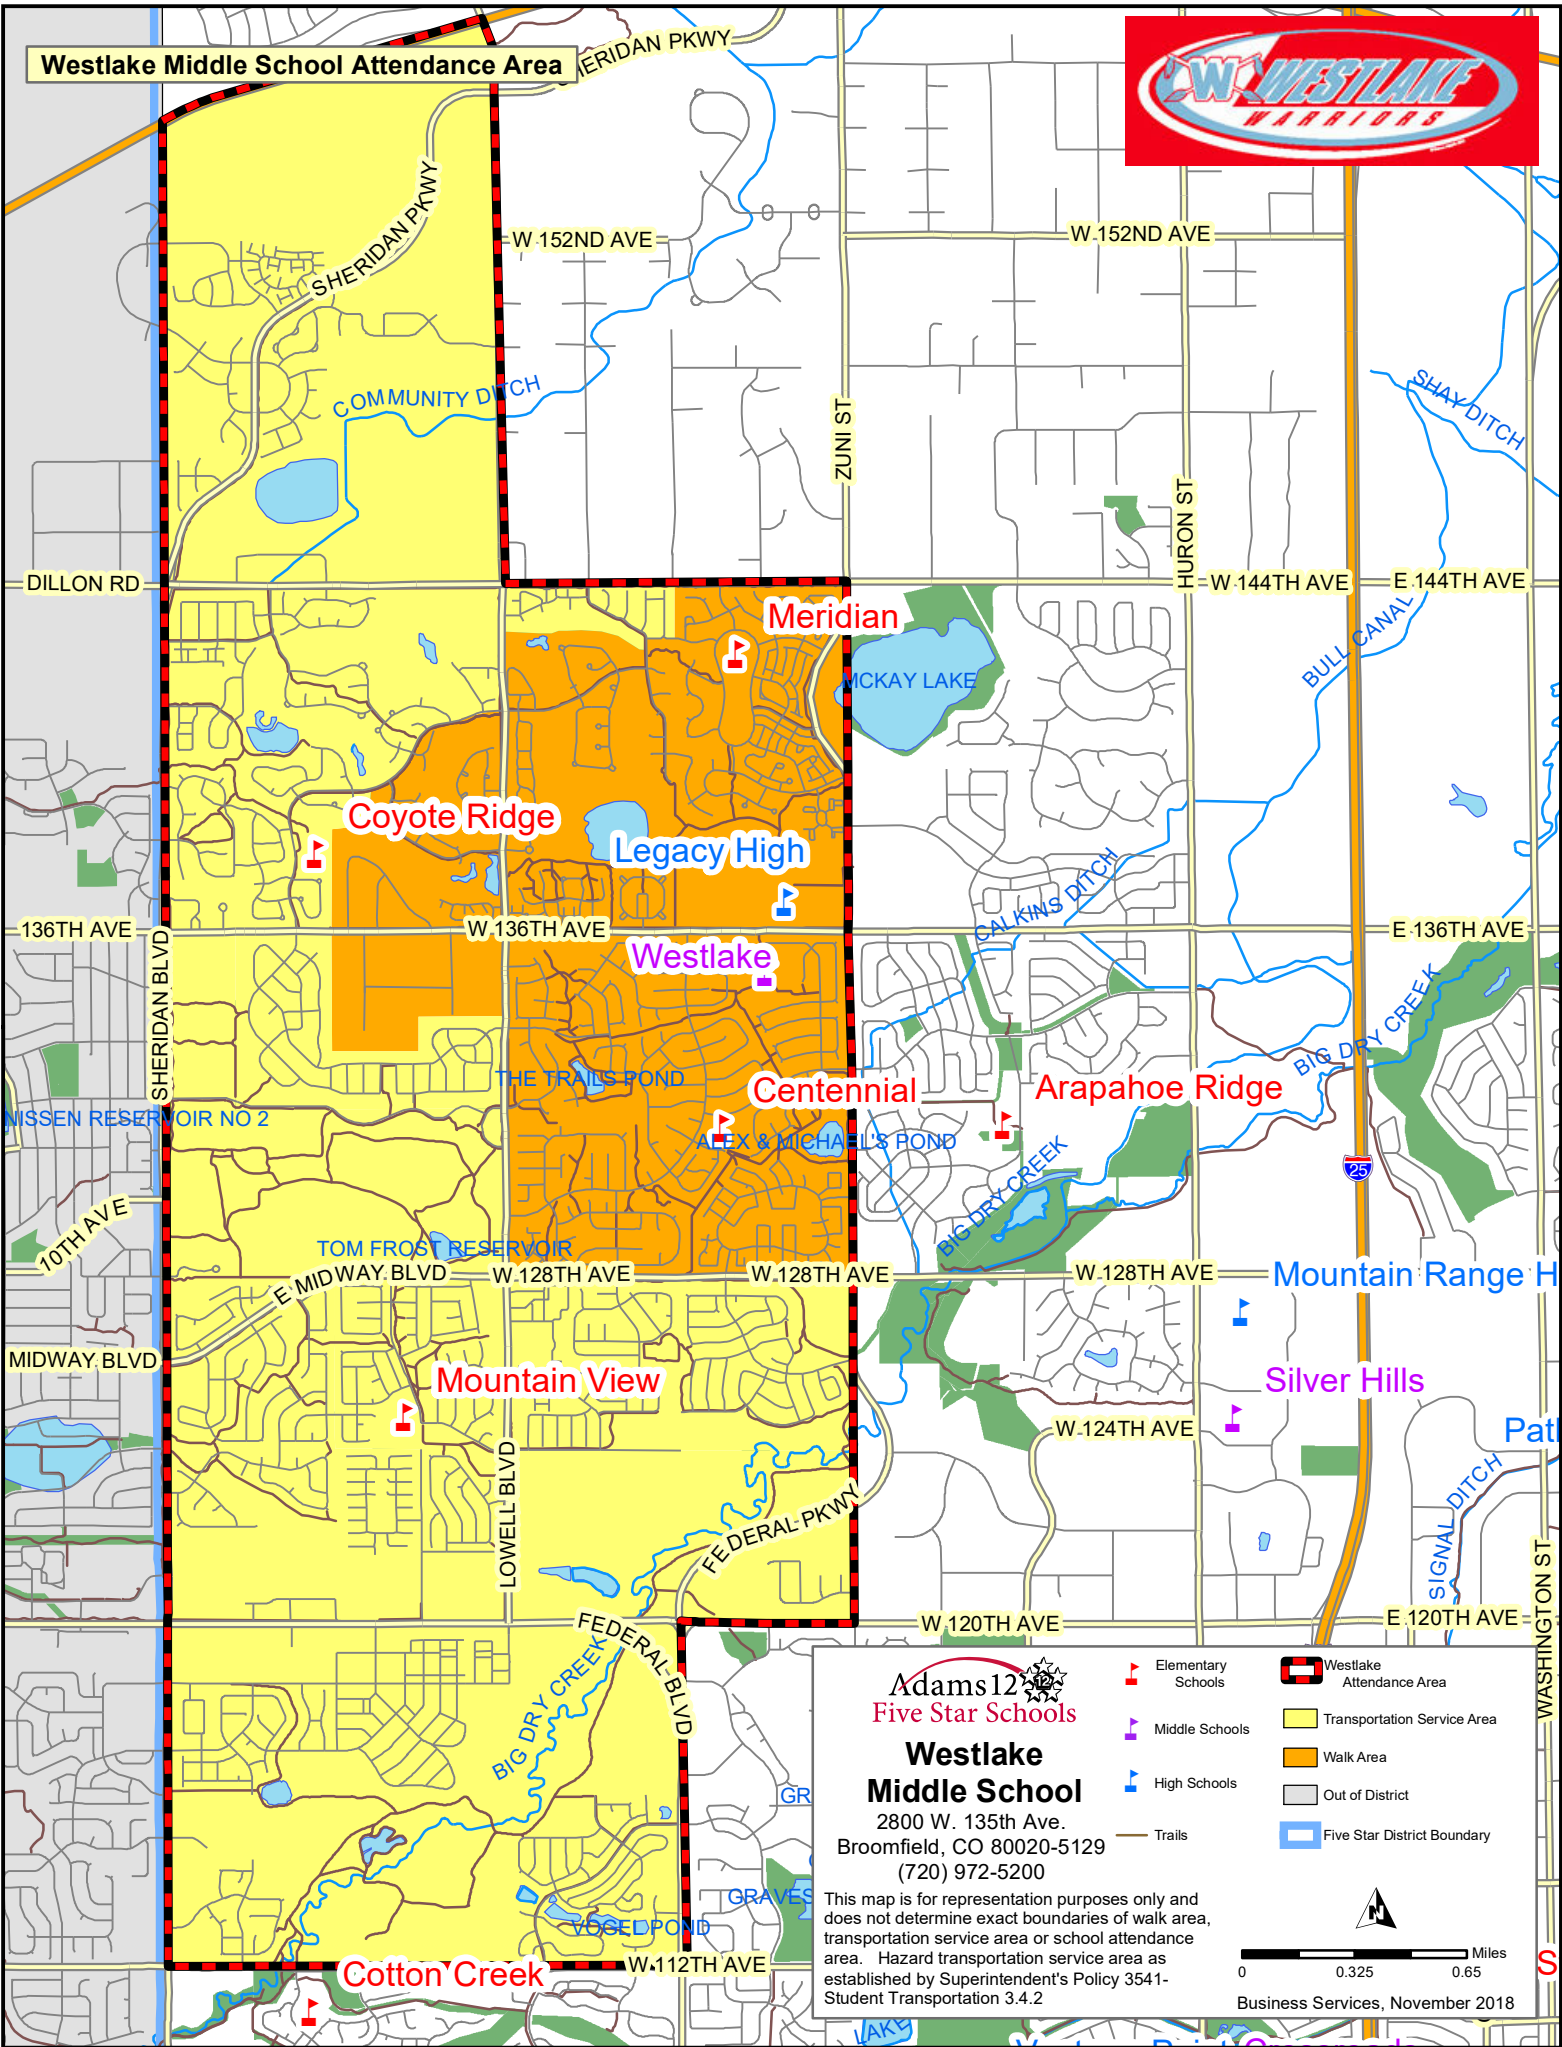

# Westlake Middle School Attendance Area

**Adams 12**  
**Five Star Schools**  
**Westlake Middle School**  
 2800 W. 135th Ave.  
 Broomfield, CO 80020-5129  
 (720) 972-5200

- Elementary Schools
- Middle Schools
- High Schools
- Trails
- Westlake Attendance Area
- Transportation Service Area
- Walk Area
- Out of District
- Five Star District Boundary

This map is for representation purposes only and does not determine exact boundaries of walk area, transportation service area or school attendance area. Hazard transportation service area as established by Superintendent's Policy 3541-Student Transportation 3.4.2