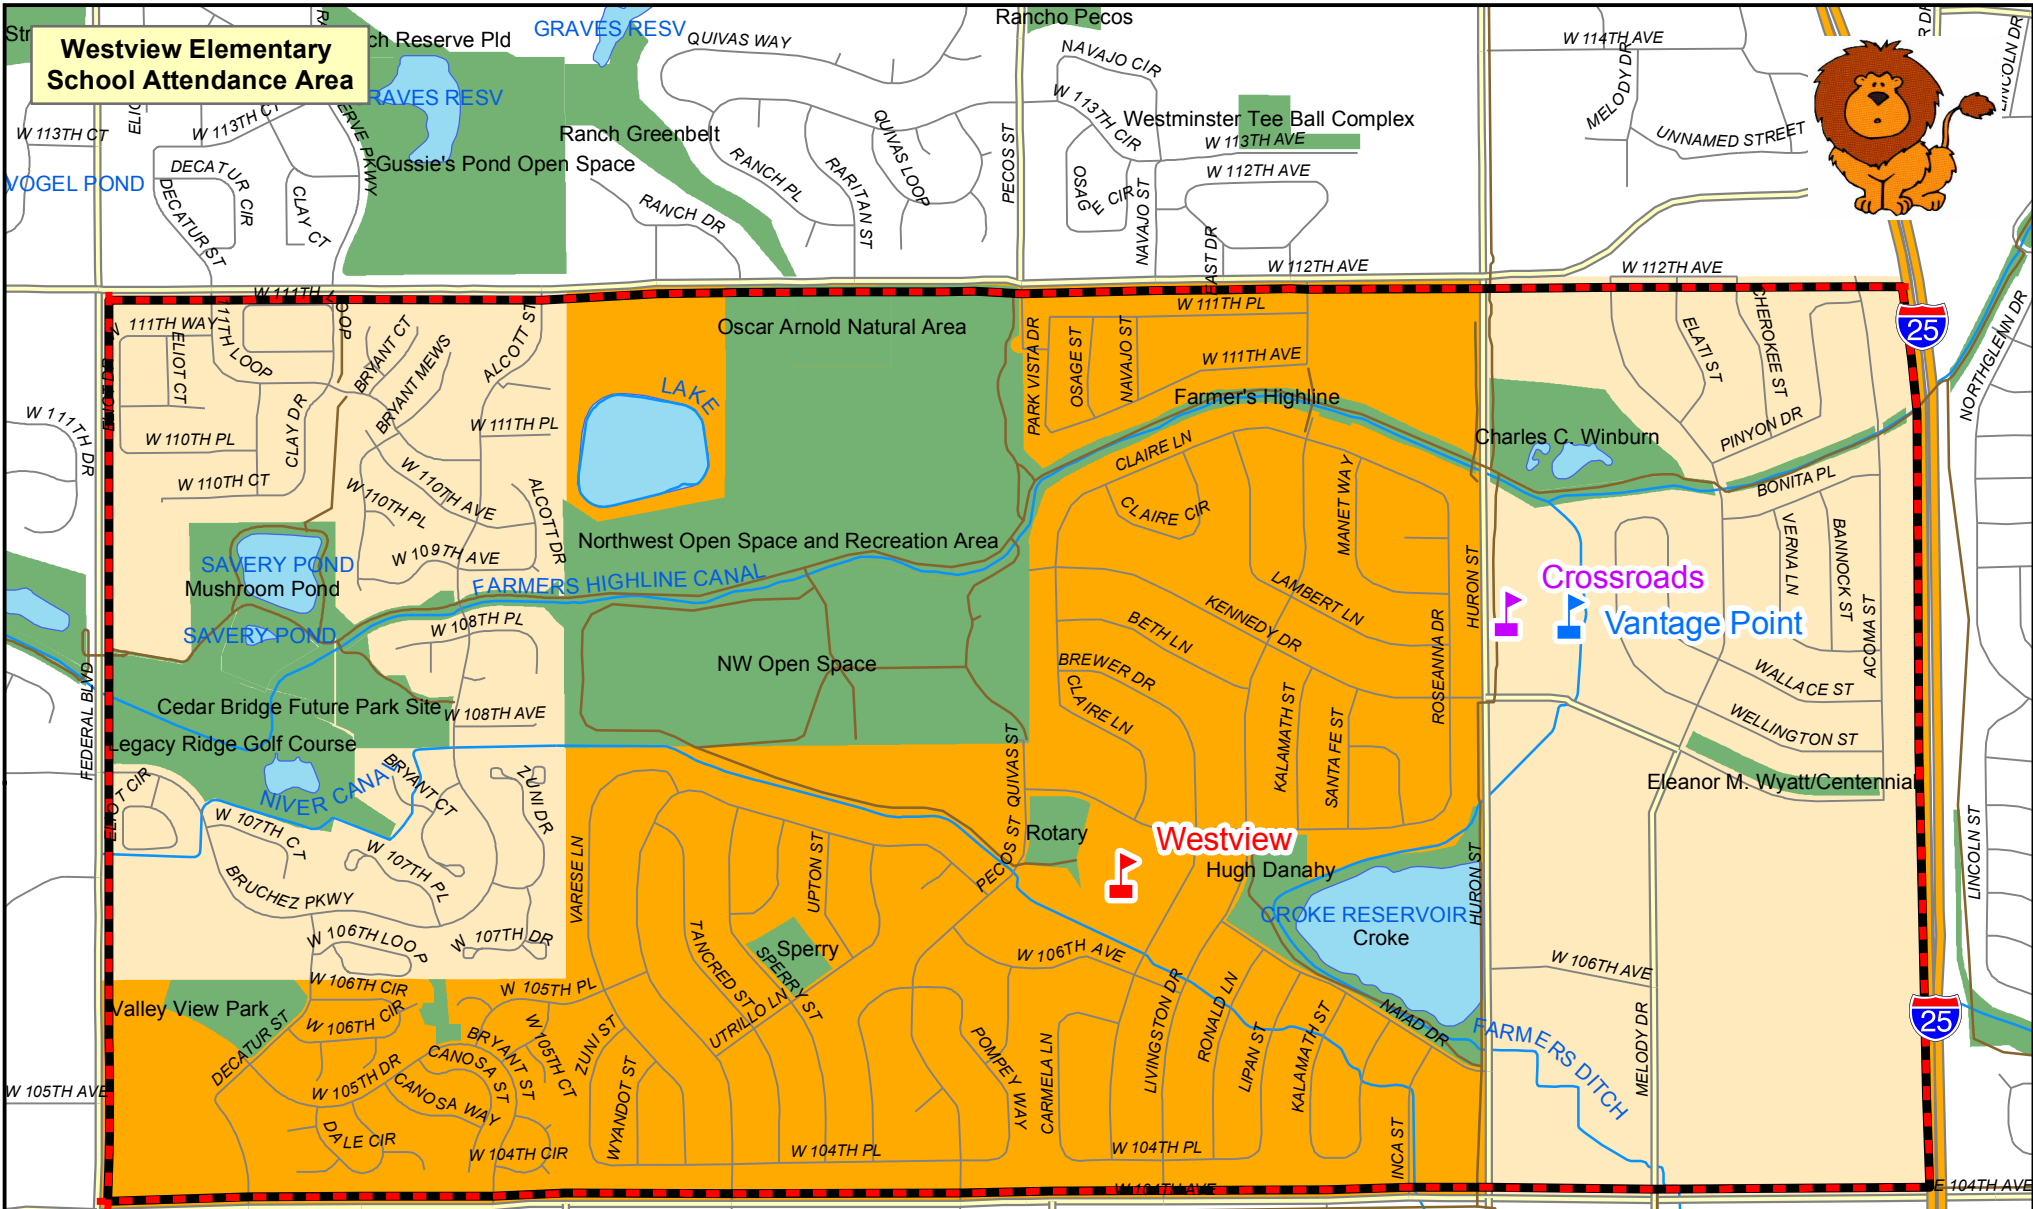

Westview Elementary School Attendance Area

Westview Elementary School

 1300 Roseanna Dr.

 Northglenn, CO 80234

 (720) 972-5680

This map is for representation purposes only and does not determine exact boundaries of walk area, transportation service area or school attendance area. Hazard transportation service area as established by Superintendent's Policy 3541-Student Transportation 3.4.2

Elementary Schools	Hazard Transportation Service Area (Bus service provided)
Middle Schools	Walk Area
Trails	Five Star District Boundary
Westview Attendance Area	

0 0.125 0.25 Miles

 Business Services, June 2015