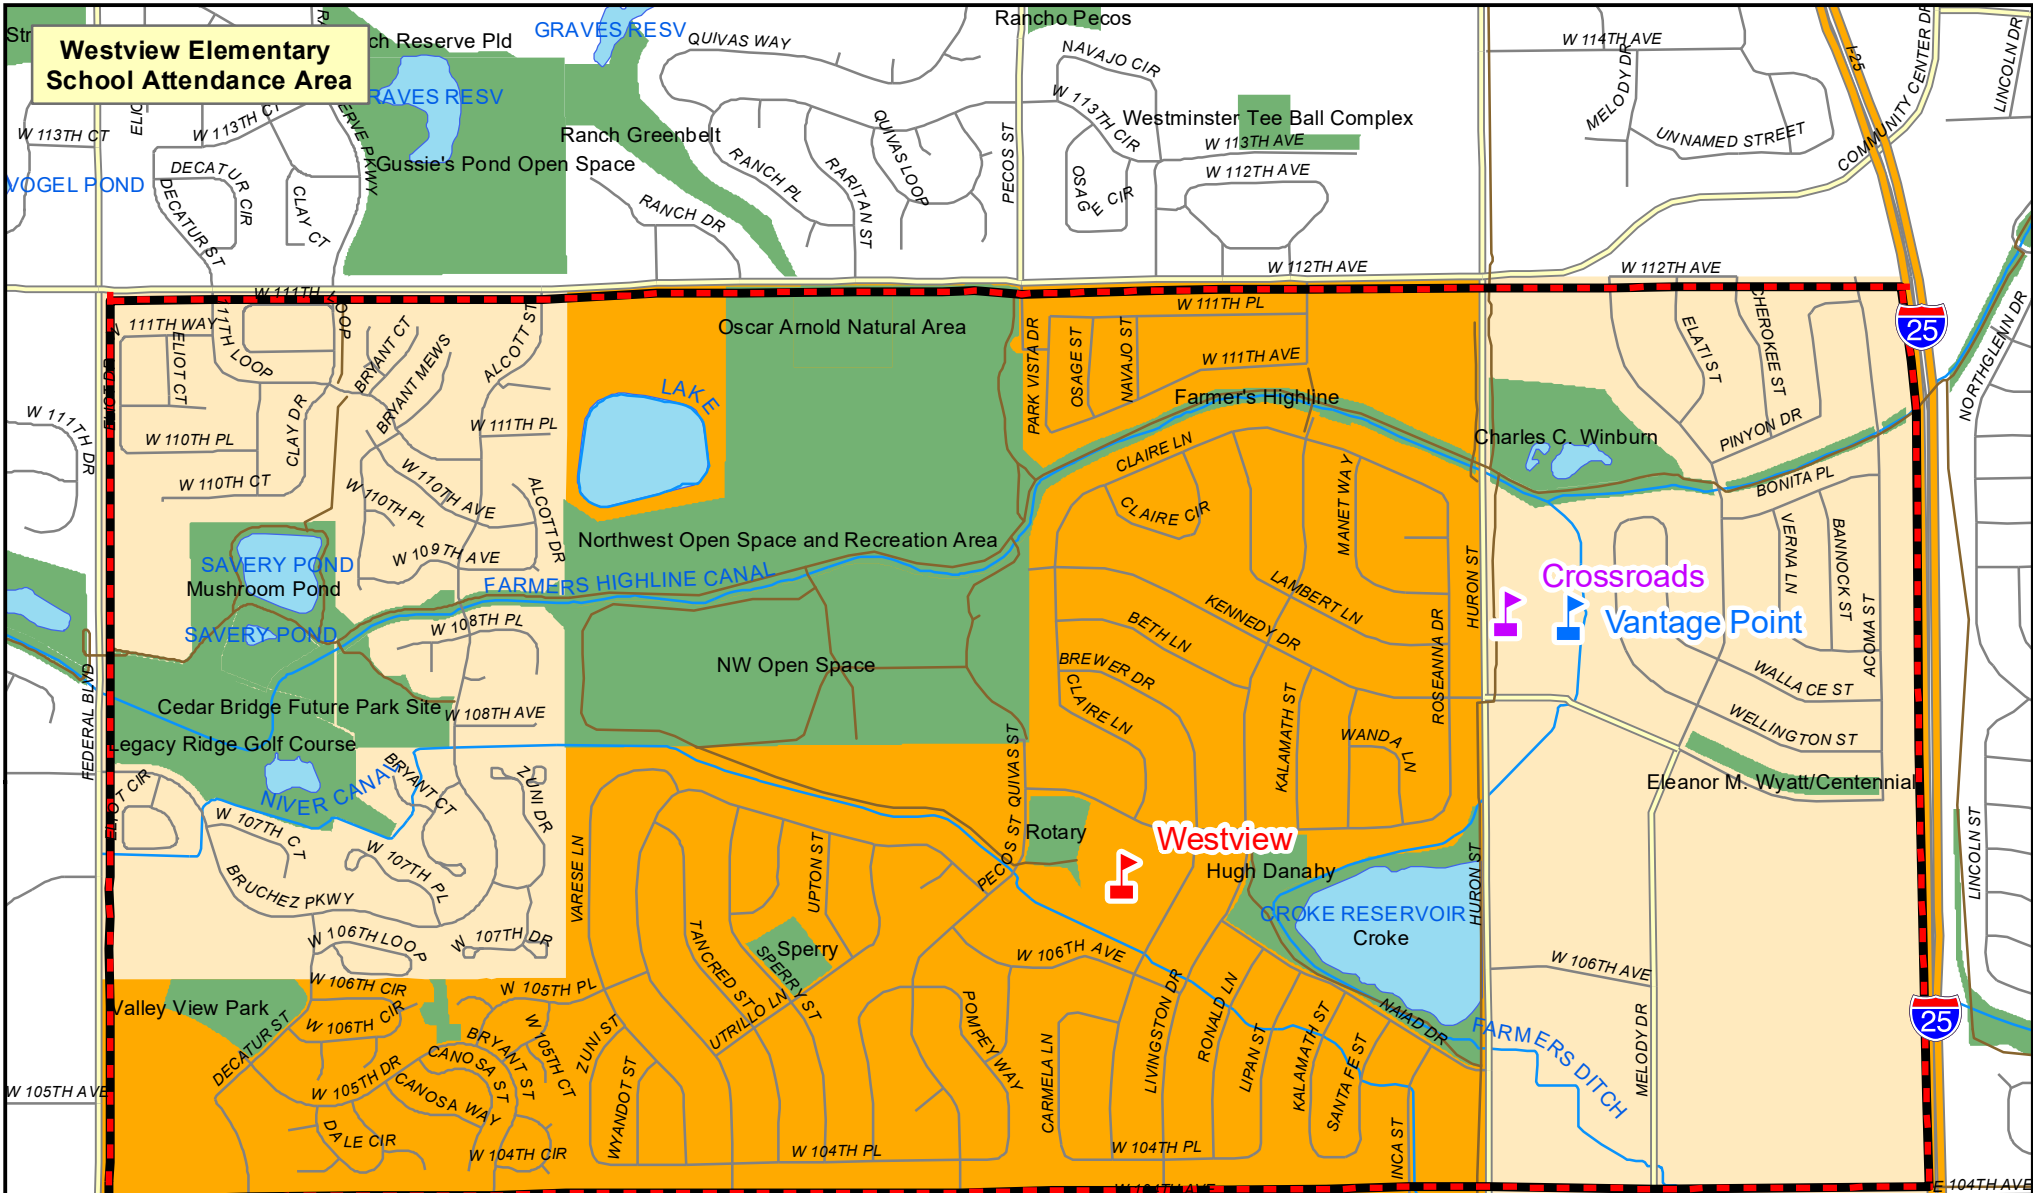

**Westview Elementary School Attendance Area**

**Adams 12 Five Star Schools**

**Westview Elementary School**  
 1300 Roseanna Dr.  
 Northglenn, CO 80234  
 (720) 972-5680

This map is for representation purposes only and does not determine exact boundaries of walk area, transportation service area or school attendance area. Hazard transportation service area as established by Superintendent's Policy 3541-Student Transportation 3.4.2

**Legend:**

- Elementary Schools (Red flag icon)
- Middle Schools (Purple flag icon)
- High Schools (Blue flag icon)
- Trails (Thin brown line)
- Westview Attendance Area (Red and black dashed border)
- Hazard Transportation Service Area (Bus service provided) (Light orange)
- Walk Area (Yellow)
- Five Star District Boundary (Blue dashed line)

Scale: 0 to 0.25 Miles

Business Services, March 2018

school