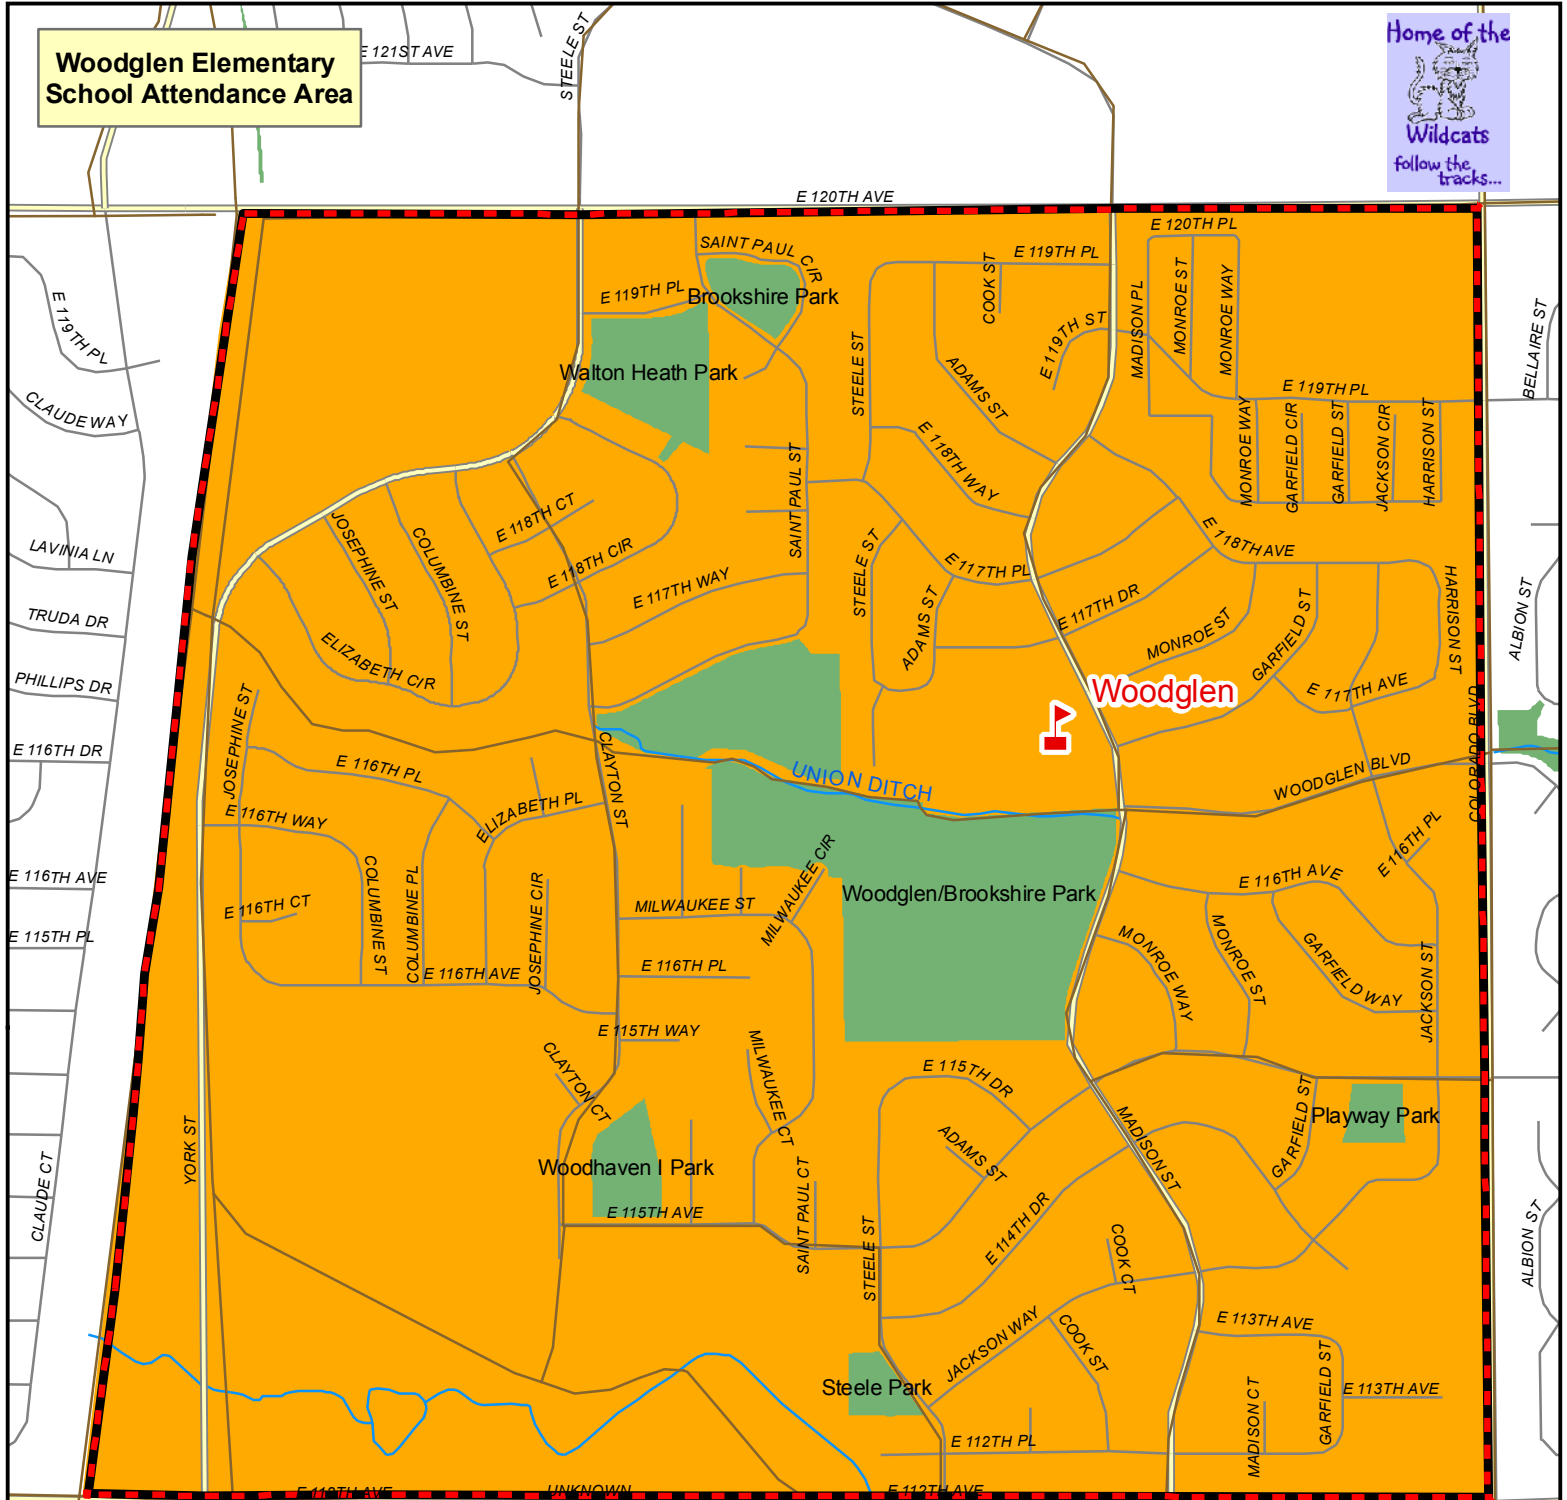

Woodglen Elementary School Attendance Area

Woodglen Elementary School
 11717 Madison
 Thornton, CO 80233
 (720) 972-5700

- Elementary Schools
- Walk Area
- Transportation Service Area
- Five Star District Boundary
- Trails
- Woodglen Attendance Area

This map is for representation purposes only and does not determine exact boundaries of walk area, transportation service area or school attendance area. Hazard transportation service area as established by Superintendent's Policy 3541-Student Transportation 3.4.2